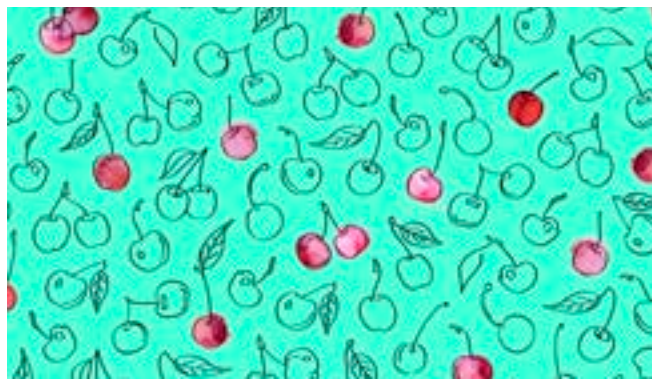

Pattern: Nestlings
by Around The Bobbin

Pattern: Inspired by: Robyn's Ruffle Dress
by CKC Patterns

Pattern: Runaround Bags
by Lazy Girl Designs

What's The Scoop
4 Patterns / 11 Color Combinations
Orders in by January 15th will ship mid April

27825 H (Mint) Ice Cream

27825 S (Yellow) Ice Cream

27825 Z (White) Ice Cream

27826 H (Mint) Popsicles

27826 S (Yellow) Popsicles

27826 Z (White) Popsicles

27827 G (Green) Cherries

27827 H (Mint) Cherries

27827 S (Yellow) Cherries

27827 Z (White) Cherries

24299 HZ (Mint) Pixie Dot

Suggested Coordinates

24299 C (Apricot) Pixie Dot

24299 J (Black) Pixie Dot

24299 PV (Hot Pink) Pixie Dot

24299 Z (White) Pixie Dot