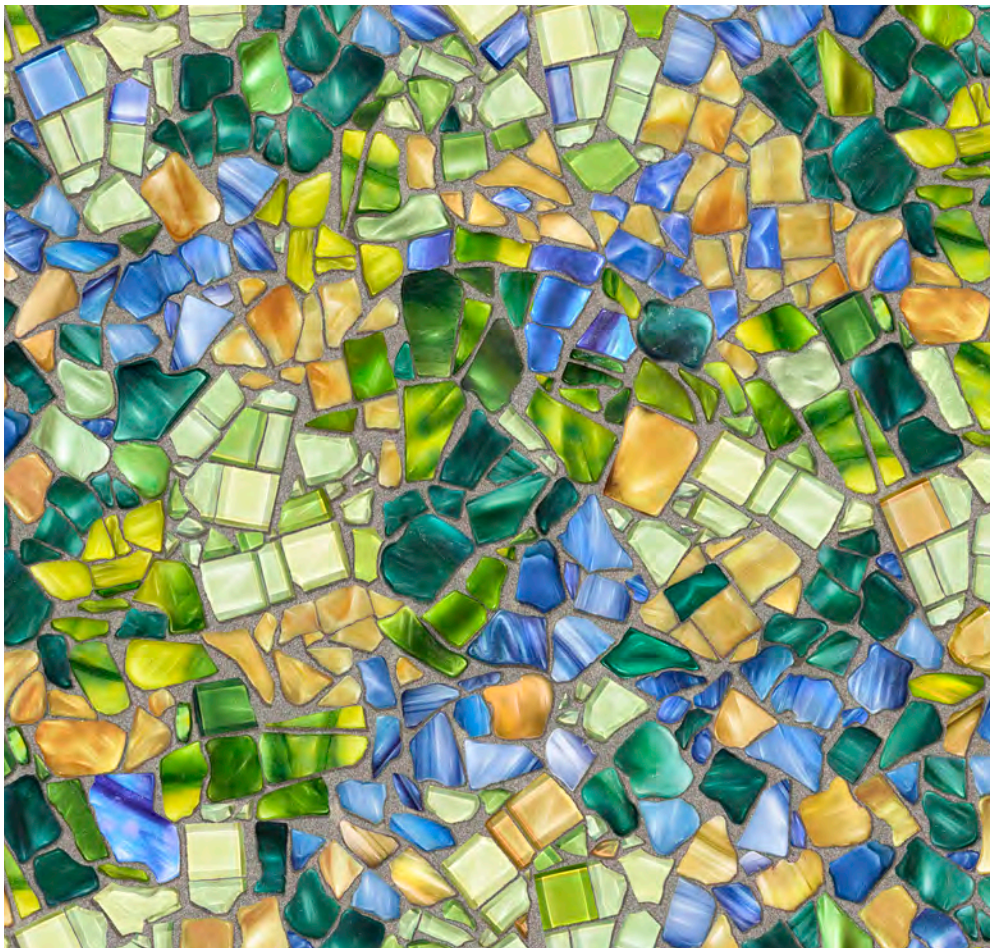

Glass Menagerie

Cynthia
Fisher

Pattern: Hetty Hold All
by Sassafras Lane Designs

QT fabrics
IMAGINE & CREATE

- Images are for inspiration only unless otherwise specified.

M3973 ALL

28033 J (BLACK) MOSAIC ANIMALS (36" x 44")

28034 N (NAVY) MOSAIC BIRDS (36" x 44")

28035 BG (BLUE/GREEN) MOSAIC

28035 X (MULTI) MOSAIC

28036 BG (BLUE/GREEN) TILE STRIPE

28036 T (RUST) TILE STRIPE

*23528 HZ (LIME)
 COLOR BLENDS

*23528 SA (AMBER)
 COLOR BLENDS

*23528 SZ (DAFFODIL)
 COLOR BLENDS

*23528 FJ (EVERGREEN)
 COLOR BLENDS

*23528 TA (RUST)
 COLOR BLENDS

*23528 T (PAPRIKA)
 COLOR BLENDS