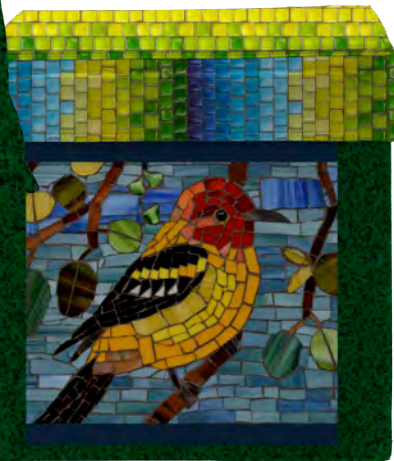

Glass Menagerie

Cynthia
Fisher

Pattern: Hetty Hold All
by Sassafras Lane Designs

QT fabrics
IMAGINE & CREATE

- Images are for inspiration only unless otherwise specified.

M3973 ALL

28033 J (BLACK) MOSAIC ANIMALS (36" x 44")

28034 N (NAVY) MOSAIC BIRDS (36" x 44")

28035 BG (BLUE/GREEN) MOSAIC

28035 X (MULTI) MOSAIC

28036 BG (BLUE/GREEN) TILE STRIPE

28036 T (RUST) TILE STRIPE

*23528 HZ (LIME)
 COLOR BLENDS

*23528 SA (AMBER)
 COLOR BLENDS