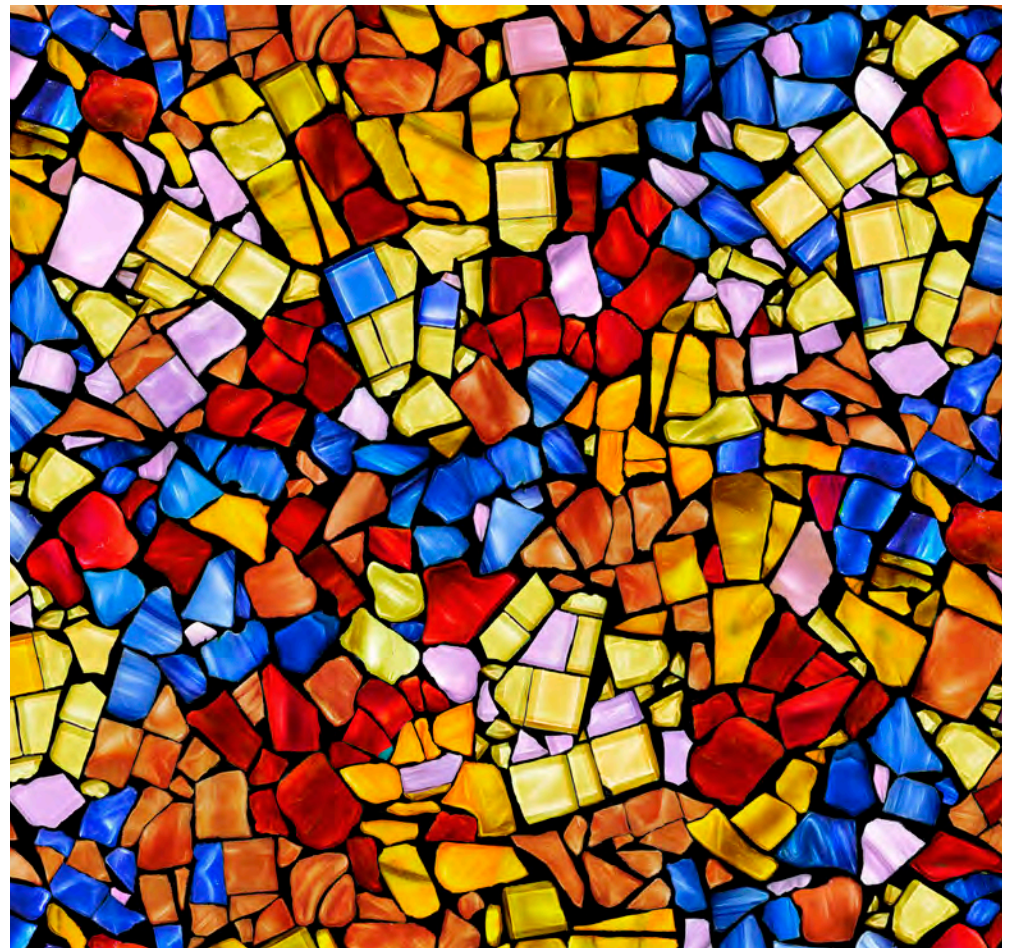

Glass Menagerie

Cynthia
Fisher

Pattern: Hetty Hold All
by Sassafras Lane Designs

QT fabrics
IMAGINE & CREATE

- Images are for inspiration only unless otherwise specified.

M3973 ALL

28033 J (BLACK) MOSAIC ANIMALS (36" x 44")

28034 N (NAVY) MOSAIC BIRDS (36" x 44")

28035 BG (BLUE/GREEN) MOSAIC

28035 X (MULTI) MOSAIC

28036 BG (BLUE/GREEN) TILE STRIPE

28036 T (RUST) TILE STRIPE

*23528 HZ (LIME)
 COLOR BLENDS

*23528 SA (AMBER)
 COLOR BLENDS

*23528 SZ (DAFFODIL)
 COLOR BLENDS

*23528 FJ (EVERGREEN)
 COLOR BLENDS

*23528 TA (RUST)
 COLOR BLENDS

*23528 T (PAPRIKA)
 COLOR BLENDS