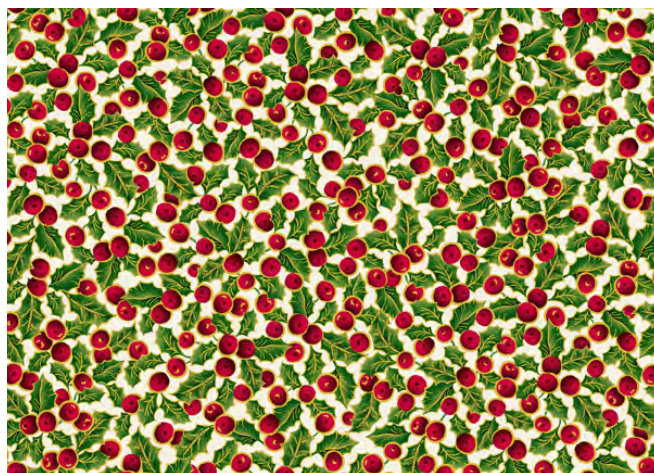

Lavish Poinsettias

5 Patterns / 13 Color Combinations

Orders in by February 15th will ship mid May

28940 J Large Poinsettias (18")

28940 E Large Poinsettias (18")

28940 F Large Poinsettias (18")

28941 J Spaced Poinsettias (12")

28941 E Spaced Poinsettias (12")

28941 F Spaced Poinsettias (12")

28942 J Packed Berries (6")

28942 E Packed Berries (6")

28942 F Packed Berries (6")

28943 G Scroll (3")

28943 R Scroll (3")

28944 G Check (2.2")