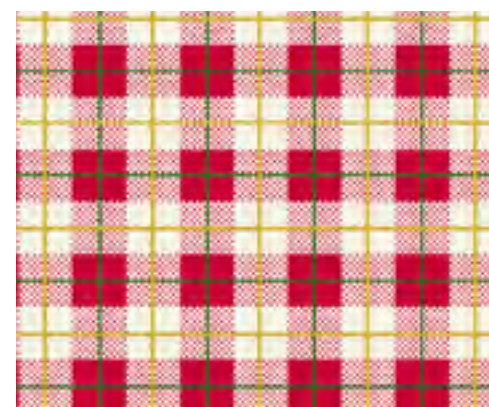

Lavish Poinsettias

5 Patterns / 13 Color Combinations

Orders in by February 15th will ship mid May

28940 J Large Poinsettias (18")

28940 E Large Poinsettias (18")

28940 F Large Poinsettias (18")

28941 J Spaced Poinsettias (12")

28941 E Spaced Poinsettias (12")

28941 F Spaced Poinsettias (12")

28942 J Packed Berries (6")

28942 E Packed Berries (6")

28942 F Packed Berries (6")

28943 G Scroll (3")

28943 R Scroll (3")

28944 G Check (2.2")

28944 R Check (2.2")

Pre-Cuts

(13) Fat Quarters

FATQUAR LAVI 3PKX

(42) 10" Squares

10"SQ LAVI 6PK

Suggested Coordinates

23528 FJ