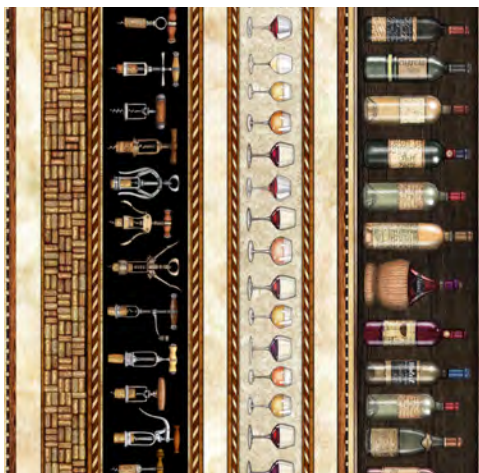

#032142, QUICK & EASY 3YD

FORSALE PATTRN 8008 S

0 16542 33456 5

Fabric Cafe Pattern: **Byzantine Door Quilt**  
from Quick & Easy 3-yard Quilt Book

#IJ 75-966, CASSEROLE CARRY-ALL  
FORSALE PATTRN 8009D

0 16542 24585 4

Inspired By: WardrobebyMe  
Pattern: **Men's Tropical Shirt**

Free QT  
Pattern: **Wine Tote**

Vanilla House  
Pattern: **4 Corners Apron**

Images without patterns indicated are for inspiration only. Similar projects may be found online.

**A Little Wine - Novelteenies**  
8 Patterns / 17 Color Combinations  
Orders in by February 15th will ship mid May

Dan Morris

**28784 E Wine Stripe (24'')**

**28785 A Wine Bottles (12'')**

**28785 F Wine Bottles (12'')**

**28785 M Wine Bottles (12'')**

**28786 E Wine Barrels (12'')**

**28786 M Wine Barrels (12'')**

**28787 E Packed Grapes Toile (9'')**