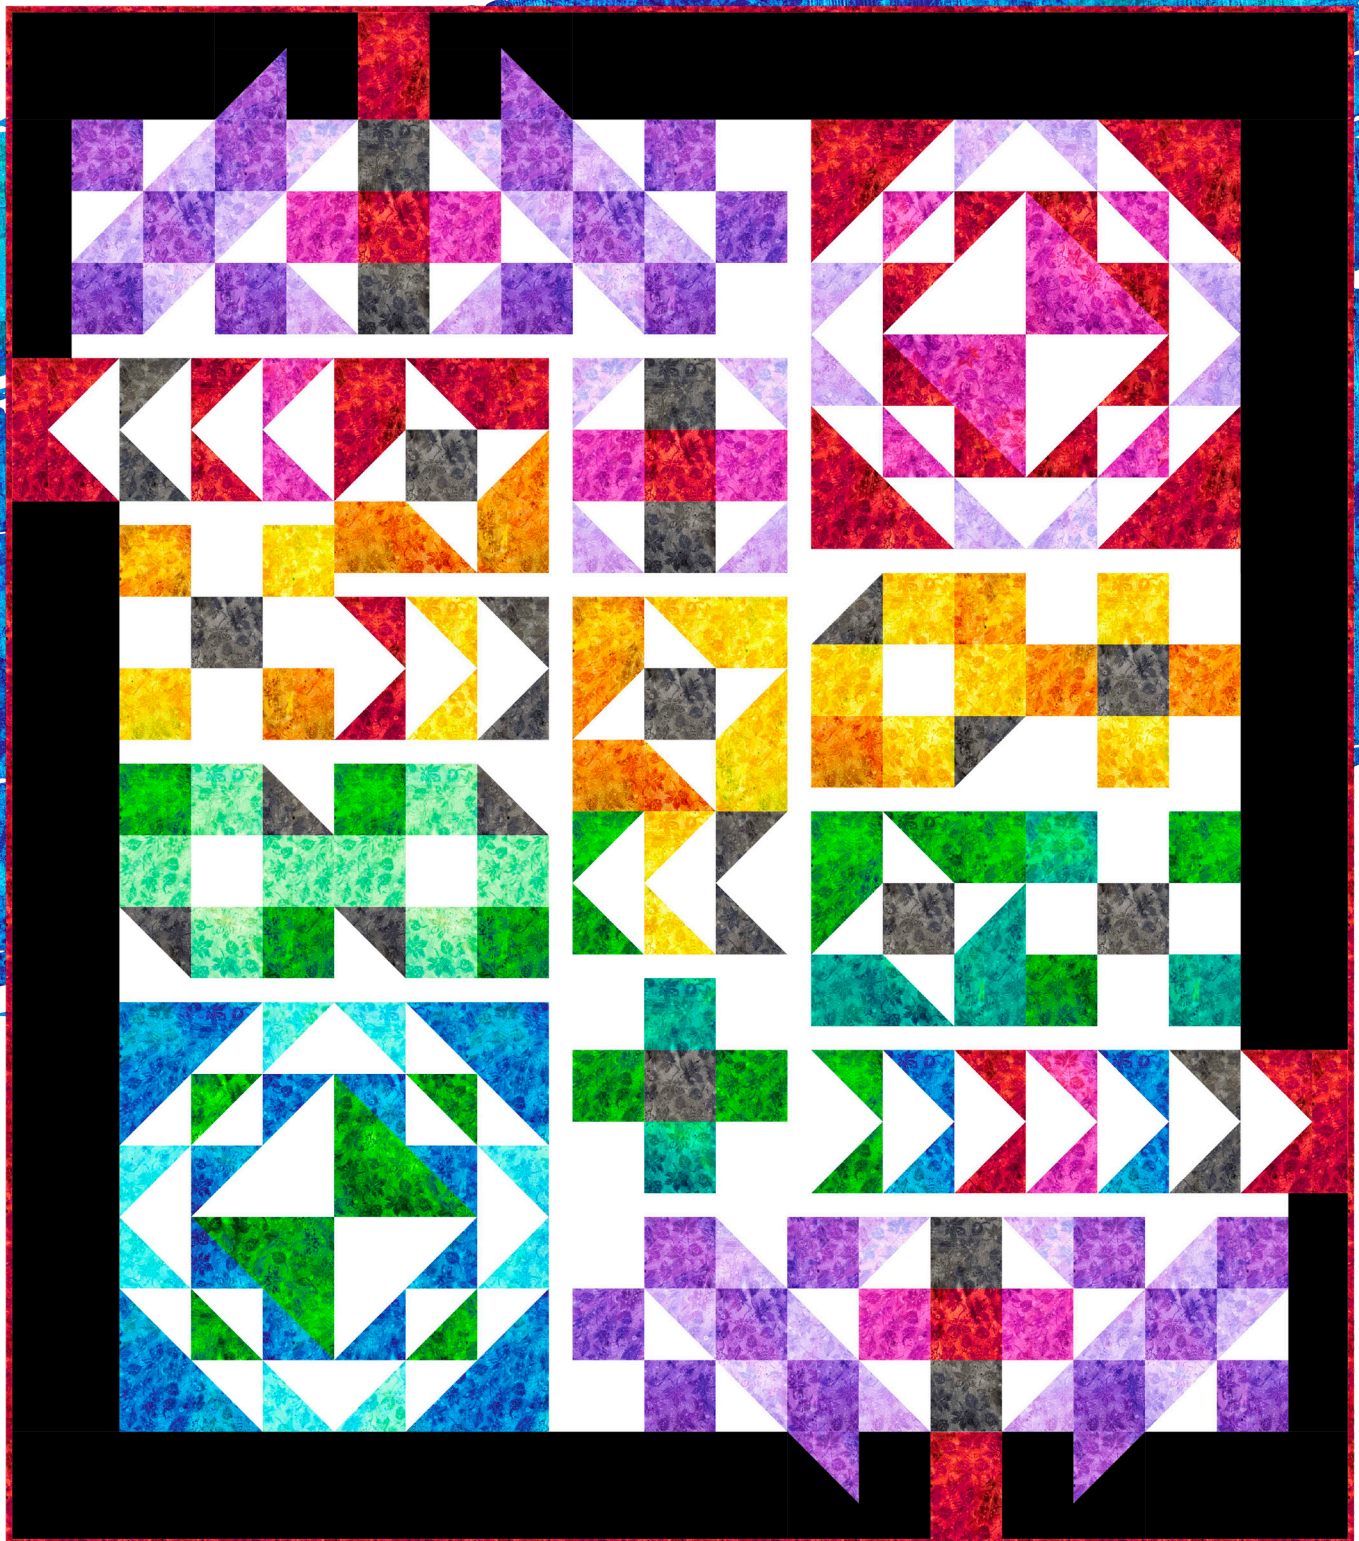

Color Crush featuring flourish

Block-of-the-Month

- For-sale pattern Designed by Kris Poor
- Size: 56" x 64"
- 6--month program for advanced beginners

 @Poorhousequilts
 @QTfabrics | #QTColorCrushBOM

800.876.2756 | QTFabrics.com