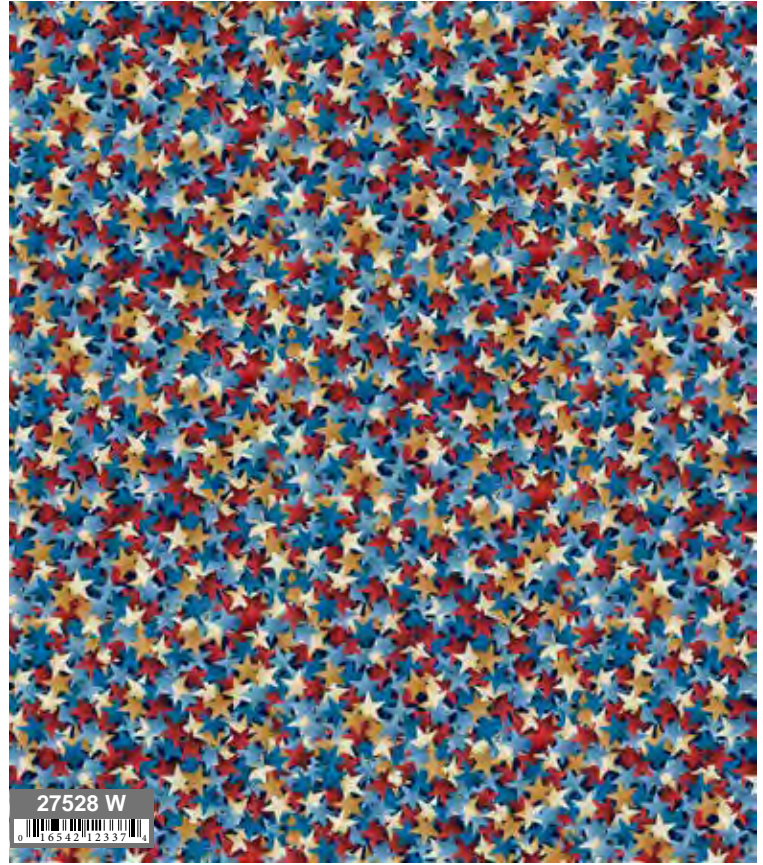

Star Struck - 108" wide

18
Yard
Bolts

December Delivery
1 Print, 2 Color Combos

Ombre Squares Wide 108"

18
Yard
Bolts

November Delivery
1 Prints, 14 Color Combos