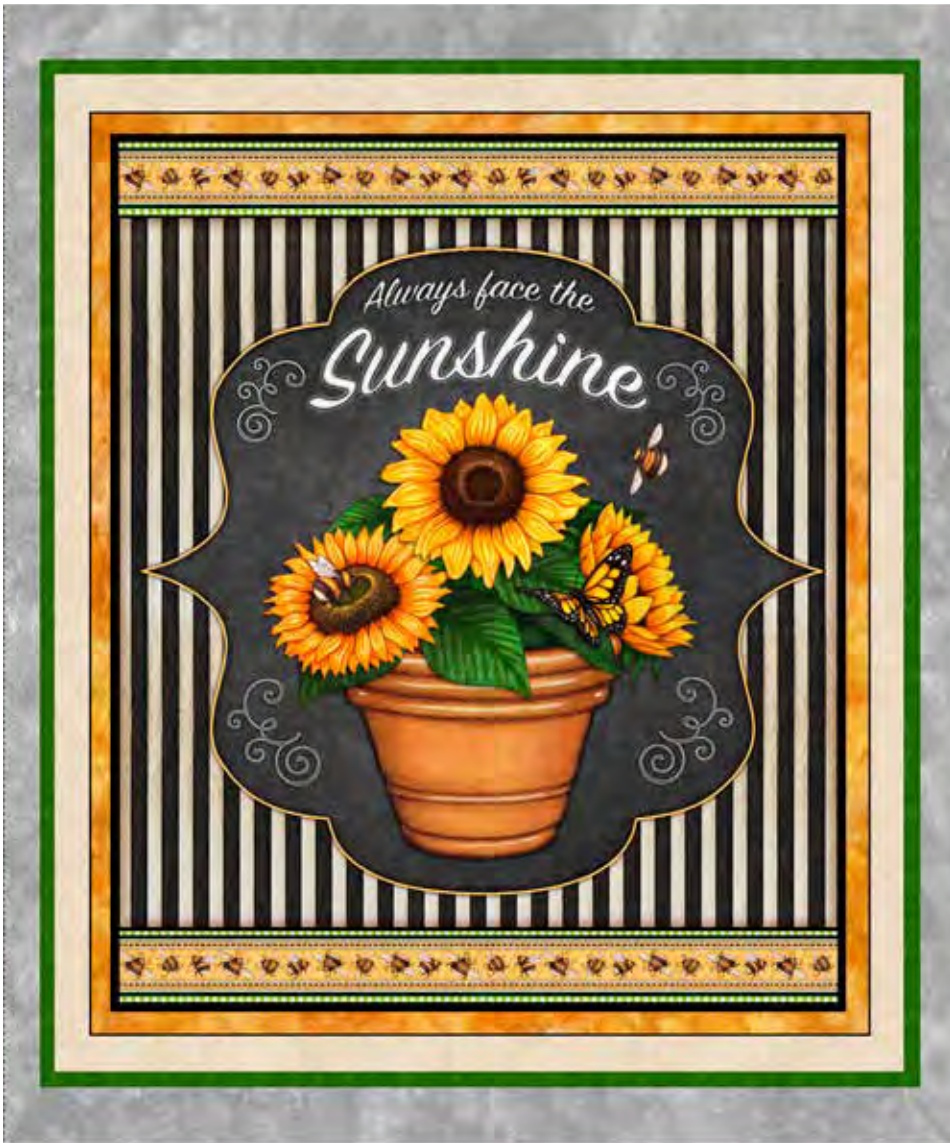

27842 K (GRAY) ALWAYS FACE THE SUNSHINE SUNFLOWER PANEL