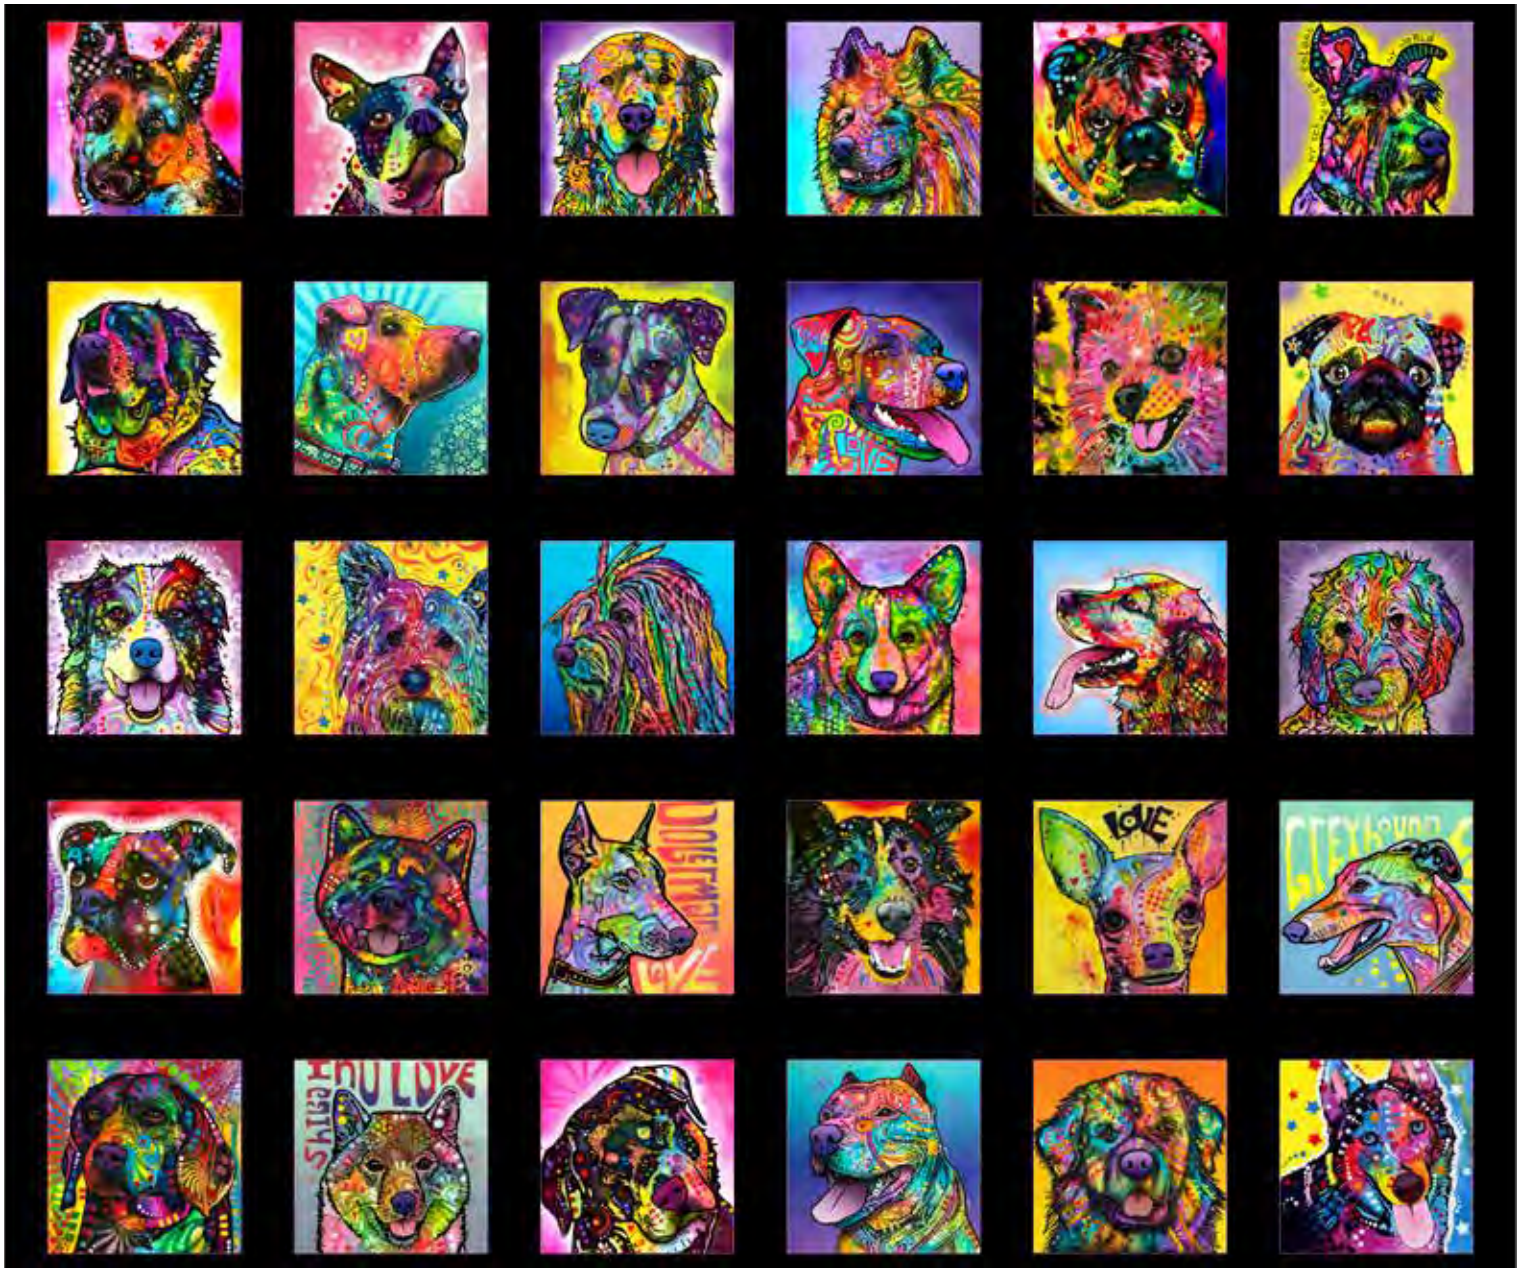

27957 J (BLACK) LARGE DOG PATCHES  Squares measure 9 3/4"

27959 X (MULTI) GRAFFITI 

27960 B (BLUE) TYE DYE 

27960 X (MULTI) TYE DYE 

Doggie Daze

August Delivery
5 Prints, 8 Color Combos

27958 J (BLACK) SMALL DOG PATCHES 

Squares measure 5 1/2"

27961 J (BLACK) STARS 

27961 S (YELLOW) STARS 

27961 O (ORANGE) STARS 

*24174 H (LIME) OMBRE SCROLL

*24174 PV (HOT PINK) OMBRE SCROLL

*24174 Q (MARINE) OMBRE SCROLL

*24174 S (LEMON) OMBRE SCROLL