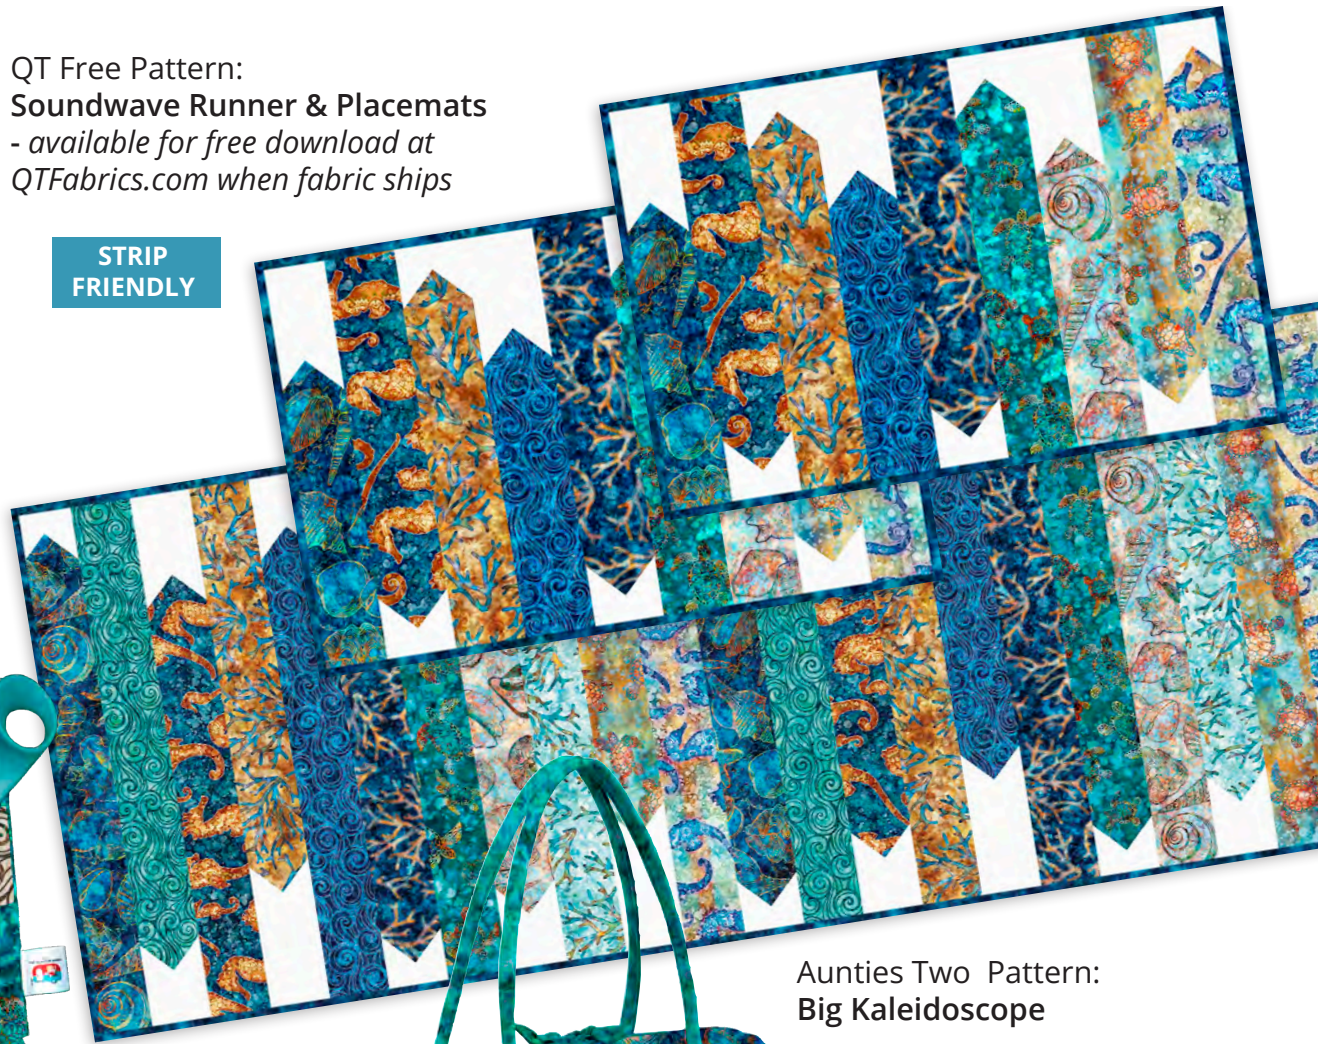

# OCEANA

DM

QT Free Pattern:  
**Soundwave Runner & Placemats**  
 - available for free download at  
 QTFabrics.com when fabric ships

STRIP  
 FRIENDLY

Sew Organized Design  
 Pattern: Sew Organized

FQG, SEW ORGANIZED PATTERN  
 FORSALE PATTRN 8011A

Aunties Two Pattern:  
**Big Kaleidoscope**

#AT664, BIG KALEIDOSCOPE

FORSL PATTRN 8023F

#AT646, METAL STAYS - SIZE A

FORSL ACCESS 8023H

Fabric Cafe Pattern:  
**Eclipse from the book - Fabulous  
 5-Yard Quilts**

**Pre-Cuts**

(19) Fat Quarters

FATQU OCEA 3PKB

0 16542 56888 5

(42) 2 1/2" Strips

STRIP OCEA 6PKX

0 16542 56890 8

(42) 10" Squares