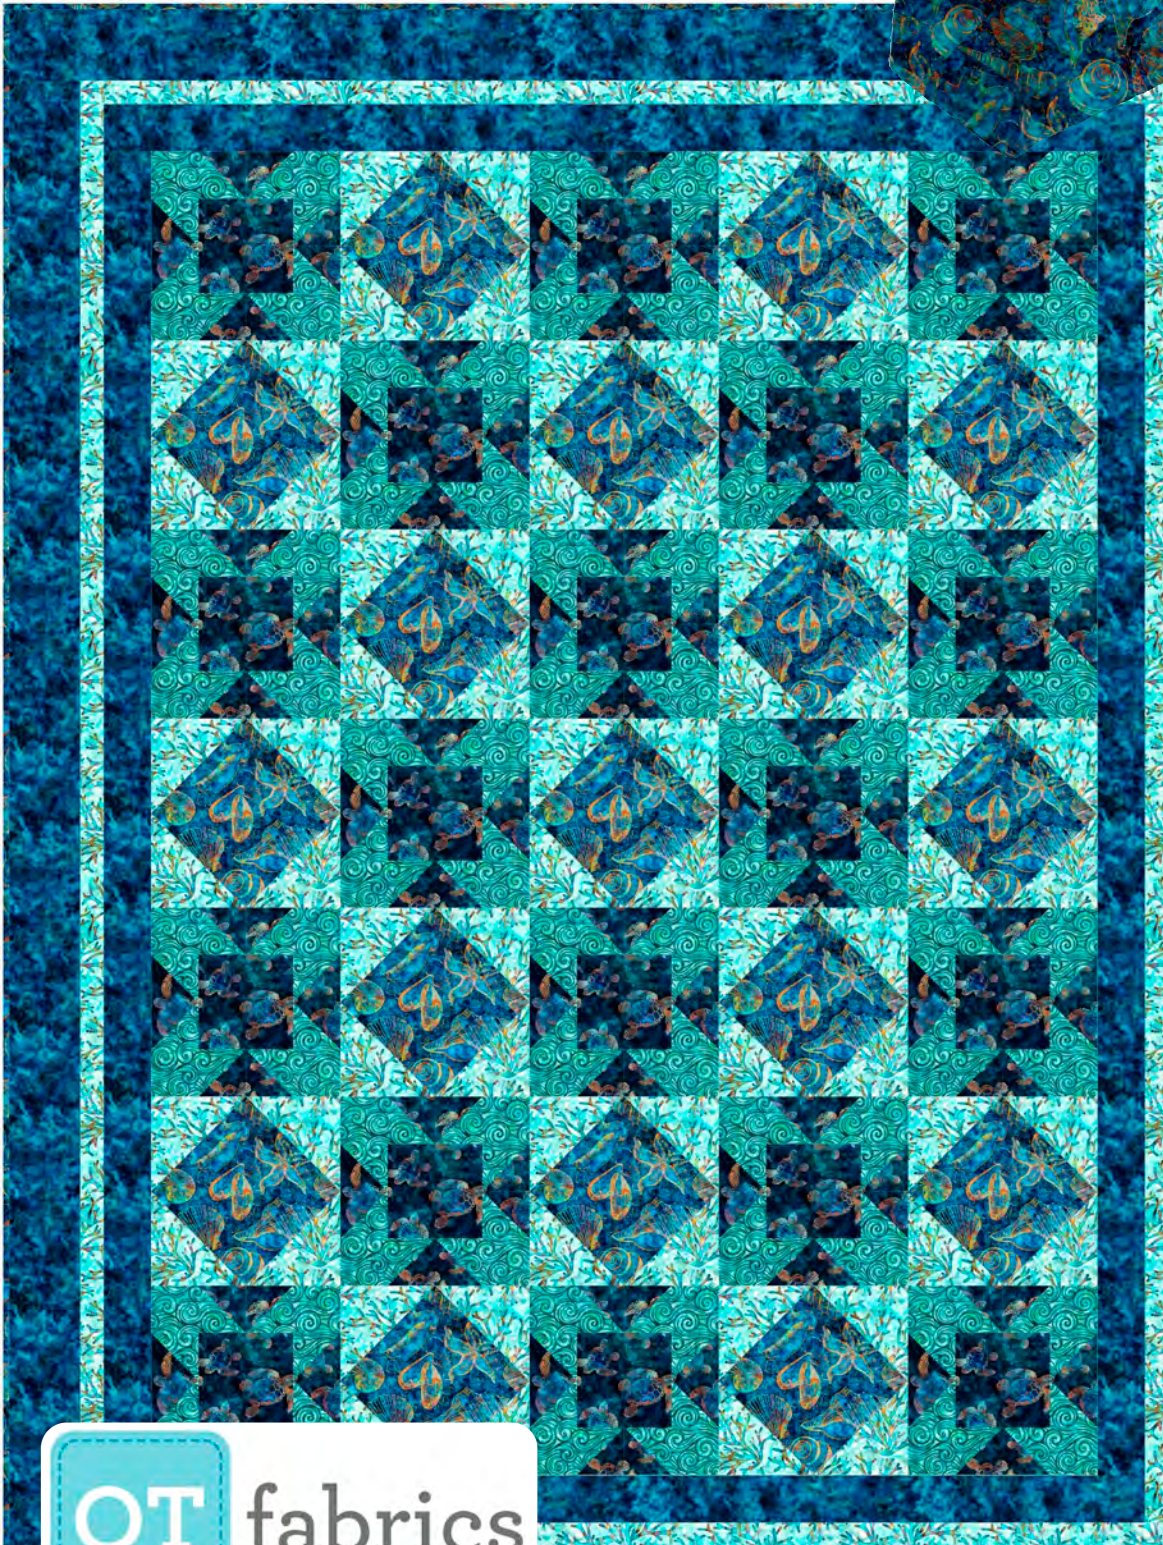

# OCEANA

DM

QT Free Pattern:  
**Soundwave Runner & Placemats**  
 - available for free download at  
 QTFabrics.com when fabric ships

STRIP  
 FRIENDLY

Sew Organized Design  
 Pattern: Sew Organized

FQG, SEW ORGANIZED PATTERN  
 FORSALE PATTRN 8011A

Aunties Two Pattern:  
**Big Kaleidoscope**

#AT664, BIG KALEIDOSCOPE

FORSL PATTRN 8023F

#AT646, METAL STAYS - SIZE A

FORSL ACCESS 8023H

Fabric Cafe Pattern:  
**Eclipse from the book - Fabulous  
 5-Yard Quilts**

#032540, FABULOUS 5-YARD QUILTS  
 FORSL PATTRN 808EE

Grainline Studio Pattern:  
**Farrow** *(not distributed by QT Fabrics)*

**M3734 ALL**  
0 16542 55784 1  
10 YARD PUT UP

DIGITAL QUILT TOP AVAILABLE!  
0 16542 57042 0