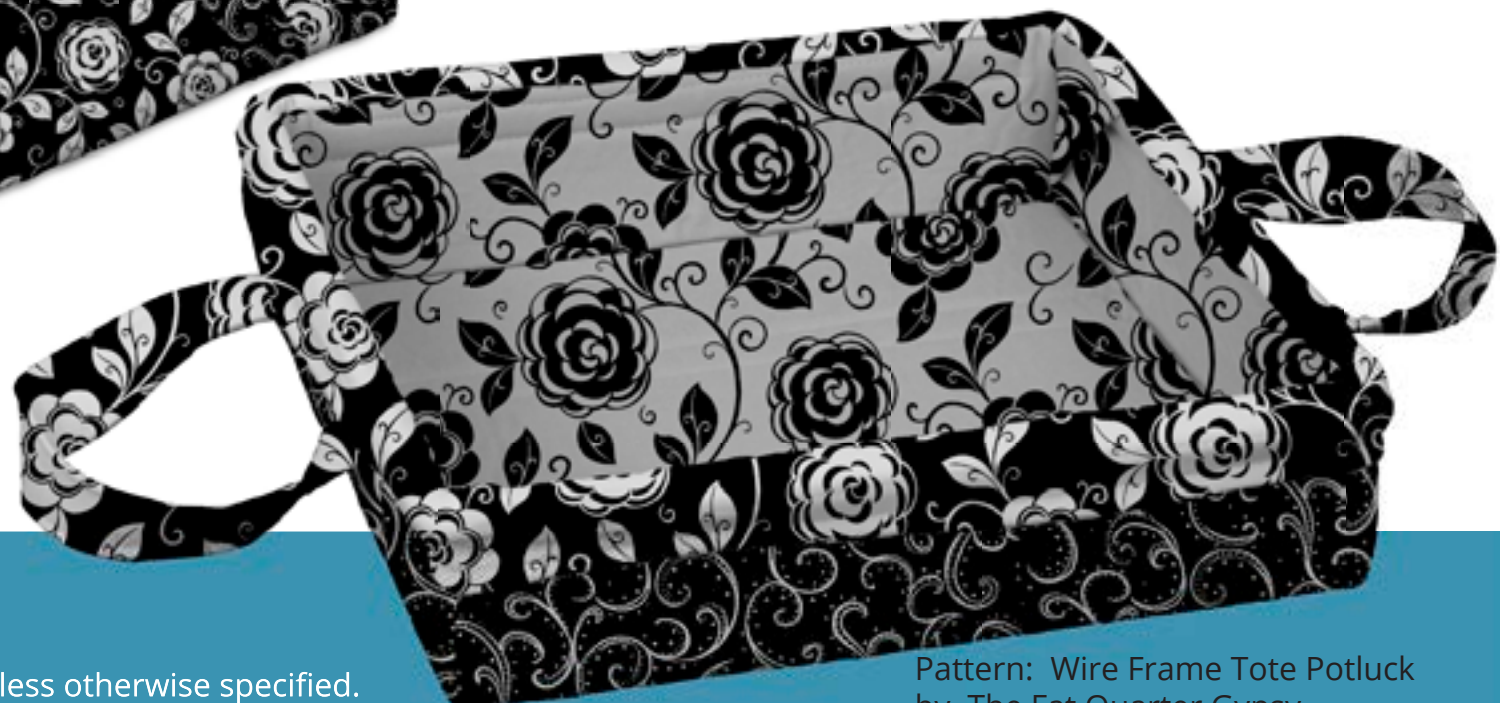

Opposites Attract

Pattern: French Window Pillow
by Mod Kid

Pattern: Urban Tote
by Indygo Junction

Pattern: Bacchus Bag
by Wives of Whitewood

Pattern: Wire Frame Tote Potluck
by The Fat Quarter Gypsy

Opposites Attract
 5 Patterns / 10 Color Combinations
Orders in by January 15th will ship mid April

27712 J (Black) Mod Floral
 0 16542 13986 3

27712 Z (White) Mod Floral
 0 16542 13990 0

27713 J (Black) Packed Linear Floral
 0 16542 13994 3

27713 Z (White) Packed Linear Floral
 0 16542 13998 6

27714 J (Black) Scroll
 0 16542 14002 2