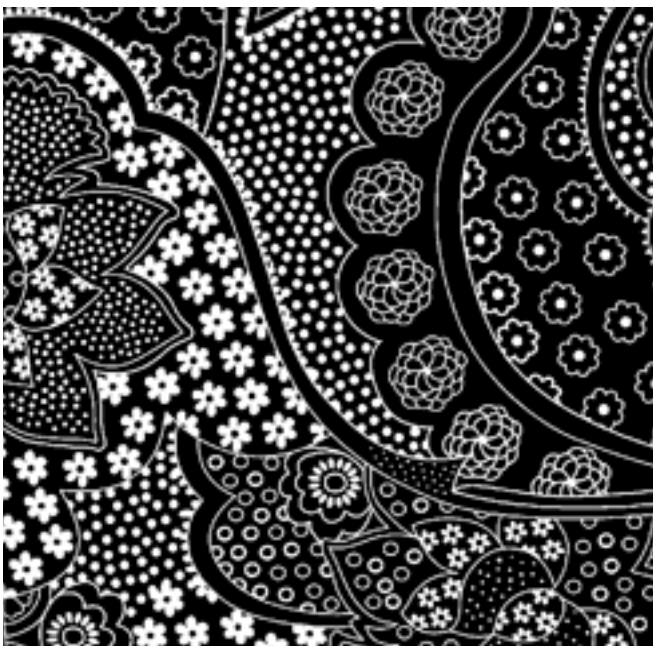

Opposites Attract

Pattern: French Window Pillow
by Mod Kid

Pattern: Urban Tote
by Indygo Junction

Pattern: Bacchus Bag
by Wives of Whitewood

Pattern: Wire Frame Tote Potluck
by The Fat Quarter Gypsy

Opposites Attract
 5 Patterns / 10 Color Combinations
Orders in by January 15th will ship mid April

27712 J (Black) Mod Floral
 0 16542 13986 3

27712 Z (White) Mod Floral
 0 16542 13990 0

27713 J (Black) Packed Linear Floral
 0 16542 13994 3

27713 Z (White) Packed Linear Floral
 0 16542 13998 6

27714 J (Black) Scroll
 0 16542 14002 2

27714 Z (White) Scroll
 0 16542 14006 7

27715 J (Black) Pinwheel Floral
 0 16542 14010 4

27715 Z (White) Pinwheel Floral
 0 16542 14014 2

27716 J (Black) Geo
 0 16542 14018 0

27716 Z (White) Geo
 0 16542 14022 7

Suggested Coordinates
 Any Black or White Illusions