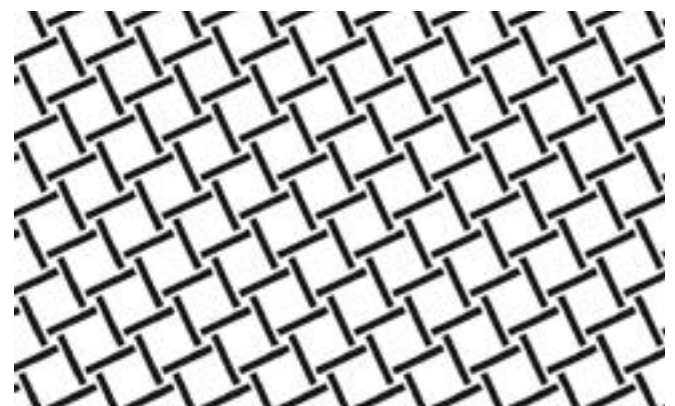

Opposites Attract

Pattern: French Window Pillow
by Mod Kid

Pattern: Urban Tote
by Indygo Junction

Pattern: Bacchus Bag
by Wives of Whitewood

Pattern: Wire Frame Tote Potluck
by The Fat Quarter Gypsy

Opposites Attract
 5 Patterns / 10 Color Combinations
Orders in by January 15th will ship mid April

27712 J (Black) Mod Floral
 0 16542 13986 3

27712 Z (White) Mod Floral
 0 16542 13990 0

27713 J (Black) Packed Linear Floral
 0 16542 13994 3

27713 Z (White) Packed Linear Floral
 0 16542 13998 6

27714 J (Black) Scroll
 0 16542 14002 2

27714 Z (White) Scroll
 0 16542 14006 7

27715 J (Black) Pinwheel Floral
 0 16542 14010 4

27715 Z (White) Pinwheel Floral
 0 16542 14014 2

27716 J (Black) Geo
 0 16542 14018 0

27716 Z (White) Geo
 0 16542 14022 7

Suggested Coordinates
 Any Black or White Illusions