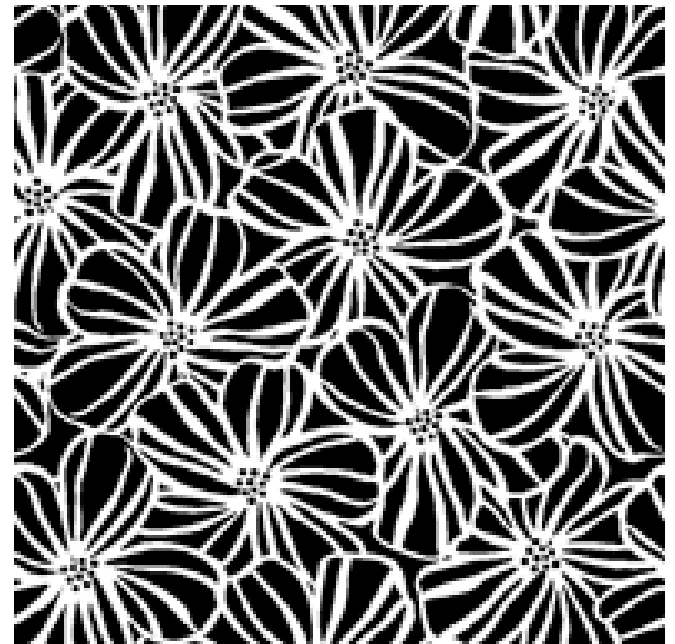

Opposites Attract

Pattern: French Window Pillow
by Mod Kid

Pattern: Urban Tote
by Indygo Junction

Pattern: Bacchus Bag
by Wives of Whitewood

Pattern: Wire Frame Tote Potluck
by The Fat Quarter Gypsy

Opposites Attract
 5 Patterns / 10 Color Combinations
Orders in by January 15th will ship mid April

27712 J (Black) Mod Floral
 0 16542 13986 3

27712 Z (White) Mod Floral
 0 16542 13990 0

27713 J (Black) Packed Linear Floral
 0 16542 13994 3

27713 Z (White) Packed Linear Floral
 0 16542 13998 6

27714 J (Black) Scroll
 0 16542 14002 2

27714 Z (White) Scroll
 0 16542 14006 7

27715 J (Black) Pinwheel Floral
 0 16542 14010 4

27715 Z (White) Pinwheel Floral
 0 16542 14014 2

27716 J (Black) Geo
 0 16542 14018 0

27716 Z (White) Geo
 0 16542 14022 7