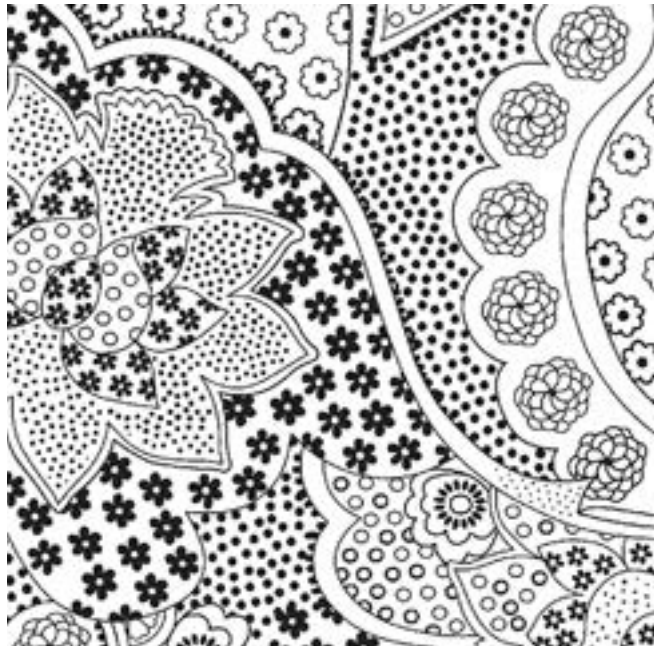

Opposites Attract

Pattern: French Window Pillow
by Mod Kid

Pattern: Urban Tote
by Indygo Junction

Pattern: Bacchus Bag
by Wives of Whitewood

Pattern: Wire Frame Tote Potluck
by The Fat Quarter Gypsy

Opposites Attract
 5 Patterns / 10 Color Combinations
Orders in by January 15th will ship mid April

27712 J (Black) Mod Floral
 0 16542 13986 3

27712 Z (White) Mod Floral
 0 16542 13990 0

27713 J (Black) Packed Linear Floral
 0 16542 13994 3

27713 Z (White) Packed Linear Floral
 0 16542 13998 6

27714 J (Black) Scroll
 0 16542 14002 2

27714 Z (White) Scroll
 0 16542 14006 7

27715 J (Black) Pinwheel Floral
 0 16542 14010 4

27715 Z (White) Pinwheel Floral
 0 16542 14014 2

27716 J (Black) Geo
 0 16542 14018 0

27716 Z (White) Geo
 0 16542 14022 7

Suggested Coordinates
 Any Black or White Illusions