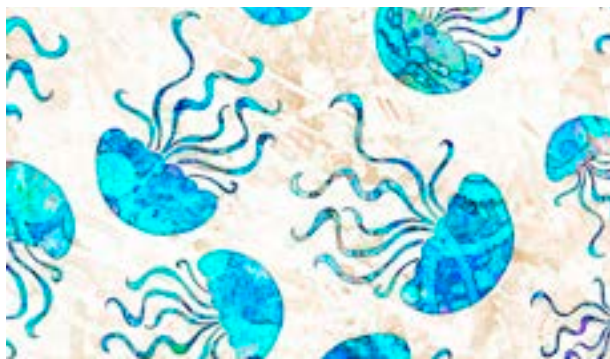

# Ocean Paradise

6 Patterns / 20 Color Combinations

Orders in by January 1st will ship mid March

\*suggested coordinate

27703 E (Cream)  
Sealife

27703 Q (Aqua)  
Sealife

27703 W (Ocean)  
Sealife

27704 B (Blue)  
Fish

27704 E (Sand)  
Fish

27704 Q (Aqua)  
Fish

27705 B (Dk. Blue)  
Jelly Fish

27705 E (Cream)  
Jelly Fish

27705 Q (Lt. Aqua)  
Jelly Fish

27706 B (Dk. Blue)  
Turtles

27706 E (Sand)  
Turtles

27706 Q (Aqua)  
Turtles

27707 B  
Blue  
Wave Scroll

27707 E  
Cream  
Wave Scroll

27707 O  
Orange  
Wave Scroll

27707 Q  
Turquoise  
Wave Scroll

27708 B  
Blue  
Seaweed

27708 E  
Sand  
Seaweed

27708 EZ  
Ecru  
Seaweed

27708 Q  
Aqua  
Seaweed

**Suggested Coordinates**

27106 B  
Ocean / Prism

27106 BQ  
Blue / Prism

27106 O  
Orange / Prism

27106 PV  
Pink / Prism