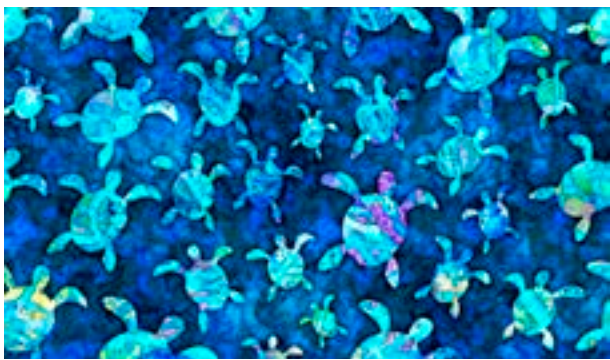

# Ocean Paradise

6 Patterns / 20 Color Combinations

Orders in by January 1st will ship mid March

\*suggested coordinate

27703 E (Cream)  
Sealife

27703 Q (Aqua)  
Sealife

27703 W (Ocean)  
Sealife

27704 B (Blue)  
Fish

27704 E (Sand)  
Fish

27704 Q (Aqua)  
Fish

27705 B (Dk. Blue)  
Jelly Fish

27705 E (Cream)  
Jelly Fish

27705 Q (Lt. Aqua)  
Jelly Fish

27706 B (Dk. Blue)  
Turtles

27706 E (Sand)  
Turtles

27706 Q (Aqua)  
Turtles

27707 B  
Blue  
Wave Scroll

27707 E  
Cream  
Wave Scroll

27707 O  
Orange  
Wave Scroll

27707 Q  
Turquoise  
Wave Scroll

27708 B  
Blue  
Seaweed

27708 E  
Sand  
Seaweed

27708 EZ  
Ecru  
Seaweed

27708 Q  
Aqua  
Seaweed