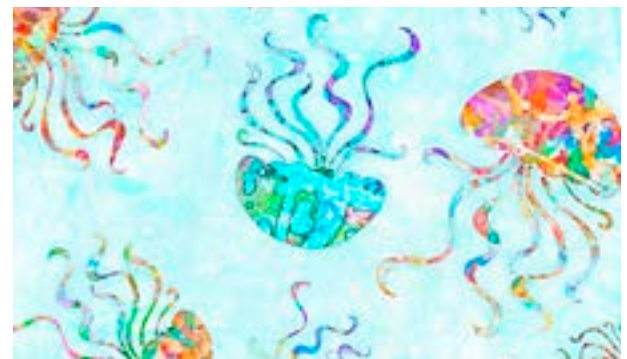

# Ocean Paradise

6 Patterns / 20 Color Combinations

Orders in by January 1st will ship mid March

\*suggested coordinate

27703 E (Cream)  
Sealife

27703 Q (Aqua)  
Sealife

27703 W (Ocean)  
Sealife

27704 B (Blue)  
Fish

27704 E (Sand)  
Fish

27704 Q (Aqua)  
Fish

27705 B (Dk. Blue)  
Jelly Fish

27705 E (Cream)  
Jelly Fish

27705 Q (Lt. Aqua)  
Jelly Fish

27706 B (Dk. Blue)  
Turtles

27706 E (Sand)  
Turtles

27706 Q (Aqua)  
Turtles

27707 B  
Blue  
Wave Scroll

27707 E  
Cream  
Wave Scroll

27707 O  
Orange  
Wave Scroll

27707 Q  
Turquoise  
Wave Scroll

27708 B  
Blue  
Seaweed

27708 E  
Sand  
Seaweed

27708 EZ  
Ecru  
Seaweed

27708 Q  
Aqua  
Seaweed