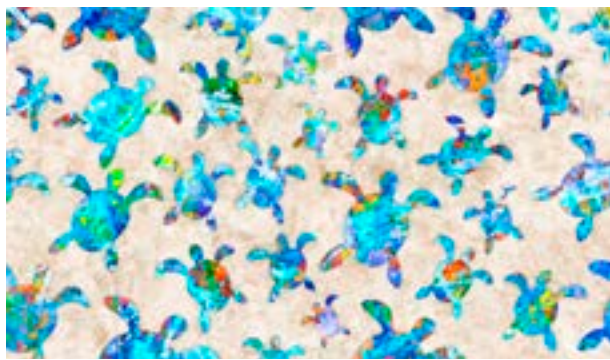

# Ocean Paradise

6 Patterns / 20 Color Combinations

Orders in by January 1st will ship mid March

\*suggested coordinate

27703 E (Cream)  
Sealife

27703 Q (Aqua)  
Sealife

27703 W (Ocean)  
Sealife

27704 B (Blue)  
Fish

27704 E (Sand)  
Fish

27704 Q (Aqua)  
Fish

27705 B (Dk. Blue)  
Jelly Fish

27705 E (Cream)  
Jelly Fish

27705 Q (Lt. Aqua)  
Jelly Fish

27706 B (Dk. Blue)  
Turtles

27706 E (Sand)  
Turtles

27706 Q (Aqua)  
Turtles

27707 B  
Blue  
Wave Scroll

27707 E  
Cream  
Wave Scroll

27707 O  
Orange  
Wave Scroll

27707 Q  
Turquoise  
Wave Scroll

27708 B  
Blue  
Seaweed

27708 E  
Sand  
Seaweed

27708 EZ  
Ecru  
Seaweed

27708 Q  
Aqua  
Seaweed