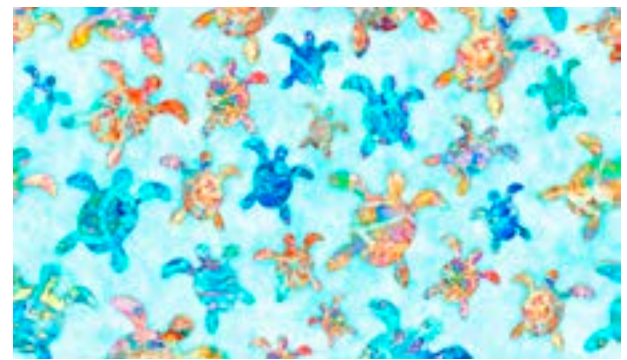

# Ocean Paradise

6 Patterns / 20 Color Combinations

Orders in by January 1st will ship mid March

\*suggested coordinate

27703 E (Cream)  
Sealife

27703 Q (Aqua)  
Sealife

27703 W (Ocean)  
Sealife

27704 B (Blue)  
Fish

27704 E (Sand)  
Fish

27704 Q (Aqua)  
Fish

27705 B (Dk. Blue)  
Jelly Fish

27705 E (Cream)  
Jelly Fish

27705 Q (Lt. Aqua)  
Jelly Fish

27706 B (Dk. Blue)  
Turtles

27706 E (Sand)  
Turtles

27706 Q (Aqua)  
Turtles

27707 B  
Blue  
Wave Scroll

27707 E  
Cream  
Wave Scroll

27707 O  
Orange  
Wave Scroll

27707 Q  
Turquoise  
Wave Scroll

27708 B  
Blue  
Seaweed

27708 E  
Sand  
Seaweed

27708 EZ  
Ecru  
Seaweed

27708 Q  
Aqua  
Seaweed