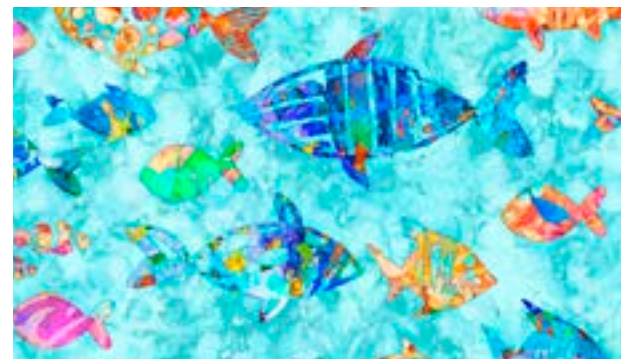

# Ocean Paradise

6 Patterns / 20 Color Combinations

Orders in by January 1st will ship mid March

\*suggested coordinate

27703 E (Cream)  
Sealife

27703 Q (Aqua)  
Sealife

27703 W (Ocean)  
Sealife

27704 B (Blue)  
Fish

27704 E (Sand)  
Fish

27704 Q (Aqua)  
Fish

27705 B (Dk. Blue)  
Jelly Fish

27705 E (Cream)  
Jelly Fish

27705 Q (Lt. Aqua)  
Jelly Fish

27706 B (Dk. Blue)  
Turtles

27706 E (Sand)  
Turtles

27706 Q (Aqua)  
Turtles