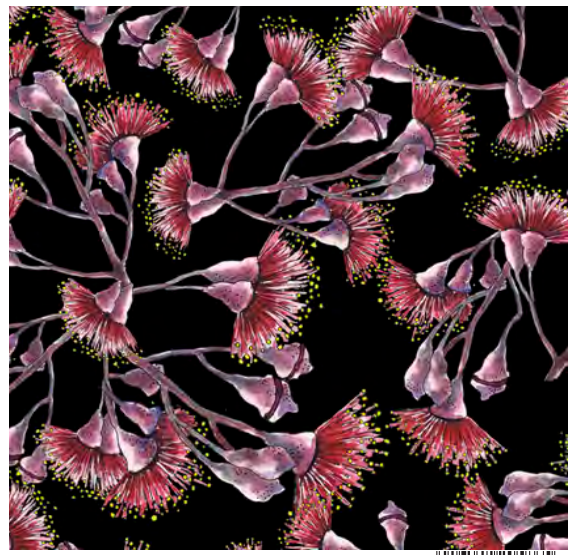

Kiwis & Koalas

Desiree's
Designs

Pattern: Izzie Convertible Backpack
by Around the Bobbin

Pattern: Nestlings
by Around the Bobbin

QT fabrics
IMAGINE & CREATE

Pattern: Betsy Apron
by Indygo Junction

- Images are for inspiration only unless otherwise specified.

Quilts for Kids 10% of Fabric/Kit proceeds will be donated to Quilts for Kids!

28051 K (CHARCOAL) KOALA PANEL (24")

28052 J (BLACK) ANIMAL TOSS

28053 J (BLACK) KIWI FLORA TOSS

28052 Z (WHITE) ANIMAL TOSS

28053 Z (WHITE) KIWI FLORA TOSS

28056 J (BLACK) DECORATIVE DOTTED STRIPE

28054 V (RASPBERRY) WORD TOSS

28054 Z (WHITE) WORD TOSS

28055 ZJ (WHITE/BLACK) CIRCLE GEO

28056 Z (WHITE) DECORATIVE DOTTED STRIPE

28055 K (GRAY) CIRCLE GEO

28055 ZR (WHITE/RED) CIRCLE GEO

28056 V (RASPBERRY) DECORATIVE DOTTED STRIPE

28053 H (LIGHT KIWI) KIWI FLORA TOSS

28052 H (KIWI) ANIMAL TOSS

28054 H (KIWI) WORD TOSS