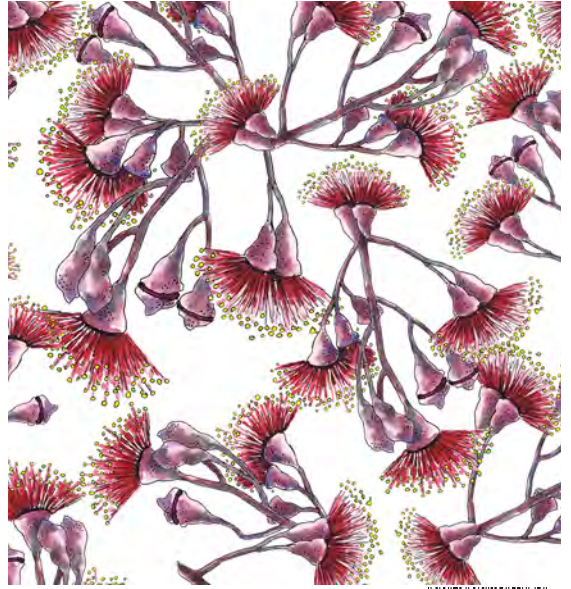

Kiwis & Koalas

Desiree's
Designs

Pattern: Izzie Convertible Backpack
by Around the Bobbin

Pattern: Nestlings
by Around the Bobbin

QT fabrics
IMAGINE & CREATE

Pattern: Betsy Apron
by Indygo Junction

- Images are for inspiration only unless otherwise specified.

Quilts for Kids 10% of Fabric/Kit proceeds will be donated to Quilts for Kids!

28051 K (CHARCOAL) KOALA PANEL (24")

28052 J (BLACK) ANIMAL TOSS

28053 J (BLACK) KIWI FLORA TOSS

28052 Z (WHITE) ANIMAL TOSS

28053 Z (WHITE) KIWI FLORA TOSS

28056 J (BLACK) DECORATIVE DOTTED STRIPE

28054 V (RASPBERRY) WORD TOSS

28054 Z (WHITE) WORD TOSS

28055 ZJ (WHITE/BLACK) CIRCLE GEO

28056 Z (WHITE) DECORATIVE DOTTED STRIPE

28055 K (GRAY) CIRCLE GEO

28055 ZR (WHITE/RED) CIRCLE GEO

28056 V (RASPBERRY) DECORATIVE DOTTED STRIPE

28053 H (LIGHT KIWI) KIWI FLORA TOSS

28052 H (KIWI) ANIMAL TOSS

28054 H (KIWI) WORD TOSS