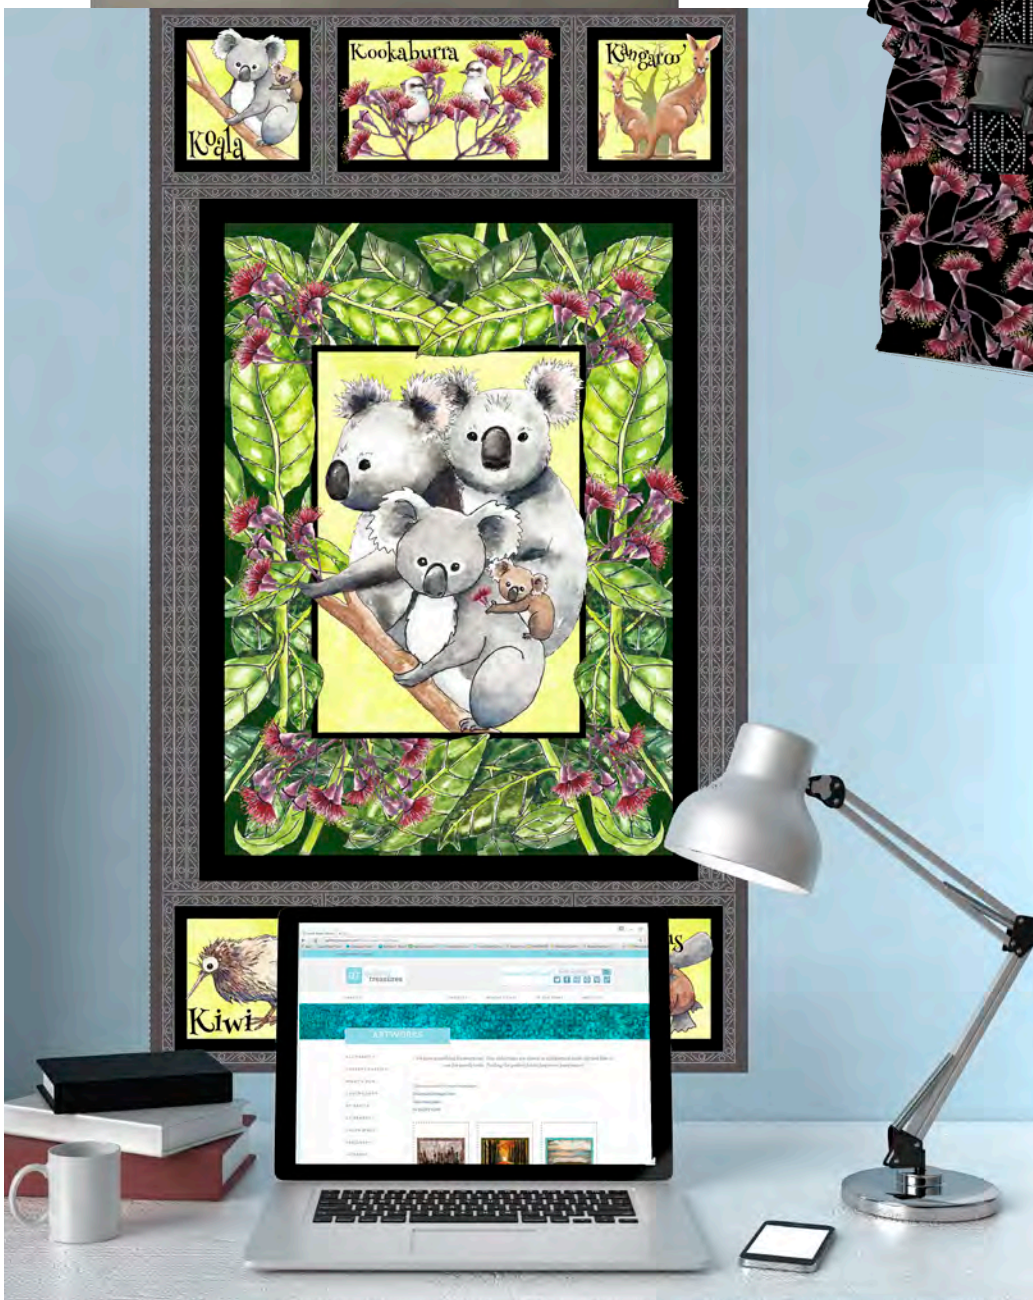

Kiwis & Koalas

Desiree's
Designs

Pattern: Izzie Convertible Backpack
by Around the Bobbin

Pattern: Nestlings
by Around the Bobbin

QT fabrics
IMAGINE & CREATE

Pattern: Betsy Apron
by Indygo Junction

- Images are for inspiration only unless otherwise specified.

Quilts for Kids 10% of Fabric/Kit proceeds will be donated to Quilts for Kids!

28051 K (CHARCOAL) KOALA PANEL (24")

28052 J (BLACK) ANIMAL TOSS

28053 J (BLACK) KIWI FLORA TOSS

28052 Z (WHITE) ANIMAL TOSS

28053 Z (WHITE) KIWI FLORA TOSS

28056 J (BLACK) DECORATIVE DOTTED STRIPE

28054 V (RASPBERRY) WORD TOSS

28054 Z (WHITE) WORD TOSS

28055 ZJ (WHITE/BLACK) CIRCLE GEO

28056 Z (WHITE) DECORATIVE DOTTED STRIPE

28055 K (GRAY) CIRCLE GEO

28055 ZR (WHITE/RED) CIRCLE GEO

28056 V (RASPBERRY) DECORATIVE DOTTED STRIPE

28053 H (LIGHT KIWI) KIWI FLORA TOSS

28052 H (KIWI) ANIMAL TOSS

28054 H (KIWI) WORD TOSS