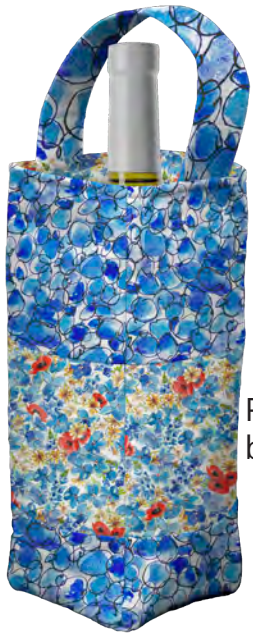

LongHorns

KMcElwaine®
Quilt
Blocks

Pattern: Wine Tote
by QT Free Pattern

Pattern: Stowaway Tote
by Rachel Rossi

QT fabrics
IMAGINE & CREATE

Longhorns

7 Patterns / 9 Color Combinations
Orders in by July 15th will ship mid October

M3964 ALL

28075 K (GRAY) TEXAS LONGHORN PATCH PANEL (36" x 44")
Rectangles measure 12" x 10½", Squares measure 7½"

28076 X (MULTI) TEXAS LONGHORN DECORATIVE STRIPE
shown at 25%, actual design printed vertically and repeats 4x's from selvedge to selvedge. See below

28077 G (GREEN) TEXAS MAP & LONGHORNS

28078 B (BLUE) PACKED FLORAL

28079 G (GREEN) CIRCLE GEO

28081 X (MULTI) STRIPE

28080 T (TERRACOTTA) SPOT TEXTURE

28080 A (BROWN) SPOT TEXTURE

*suggested coordinates

28079 B (BLUE) CIRCLE GEO