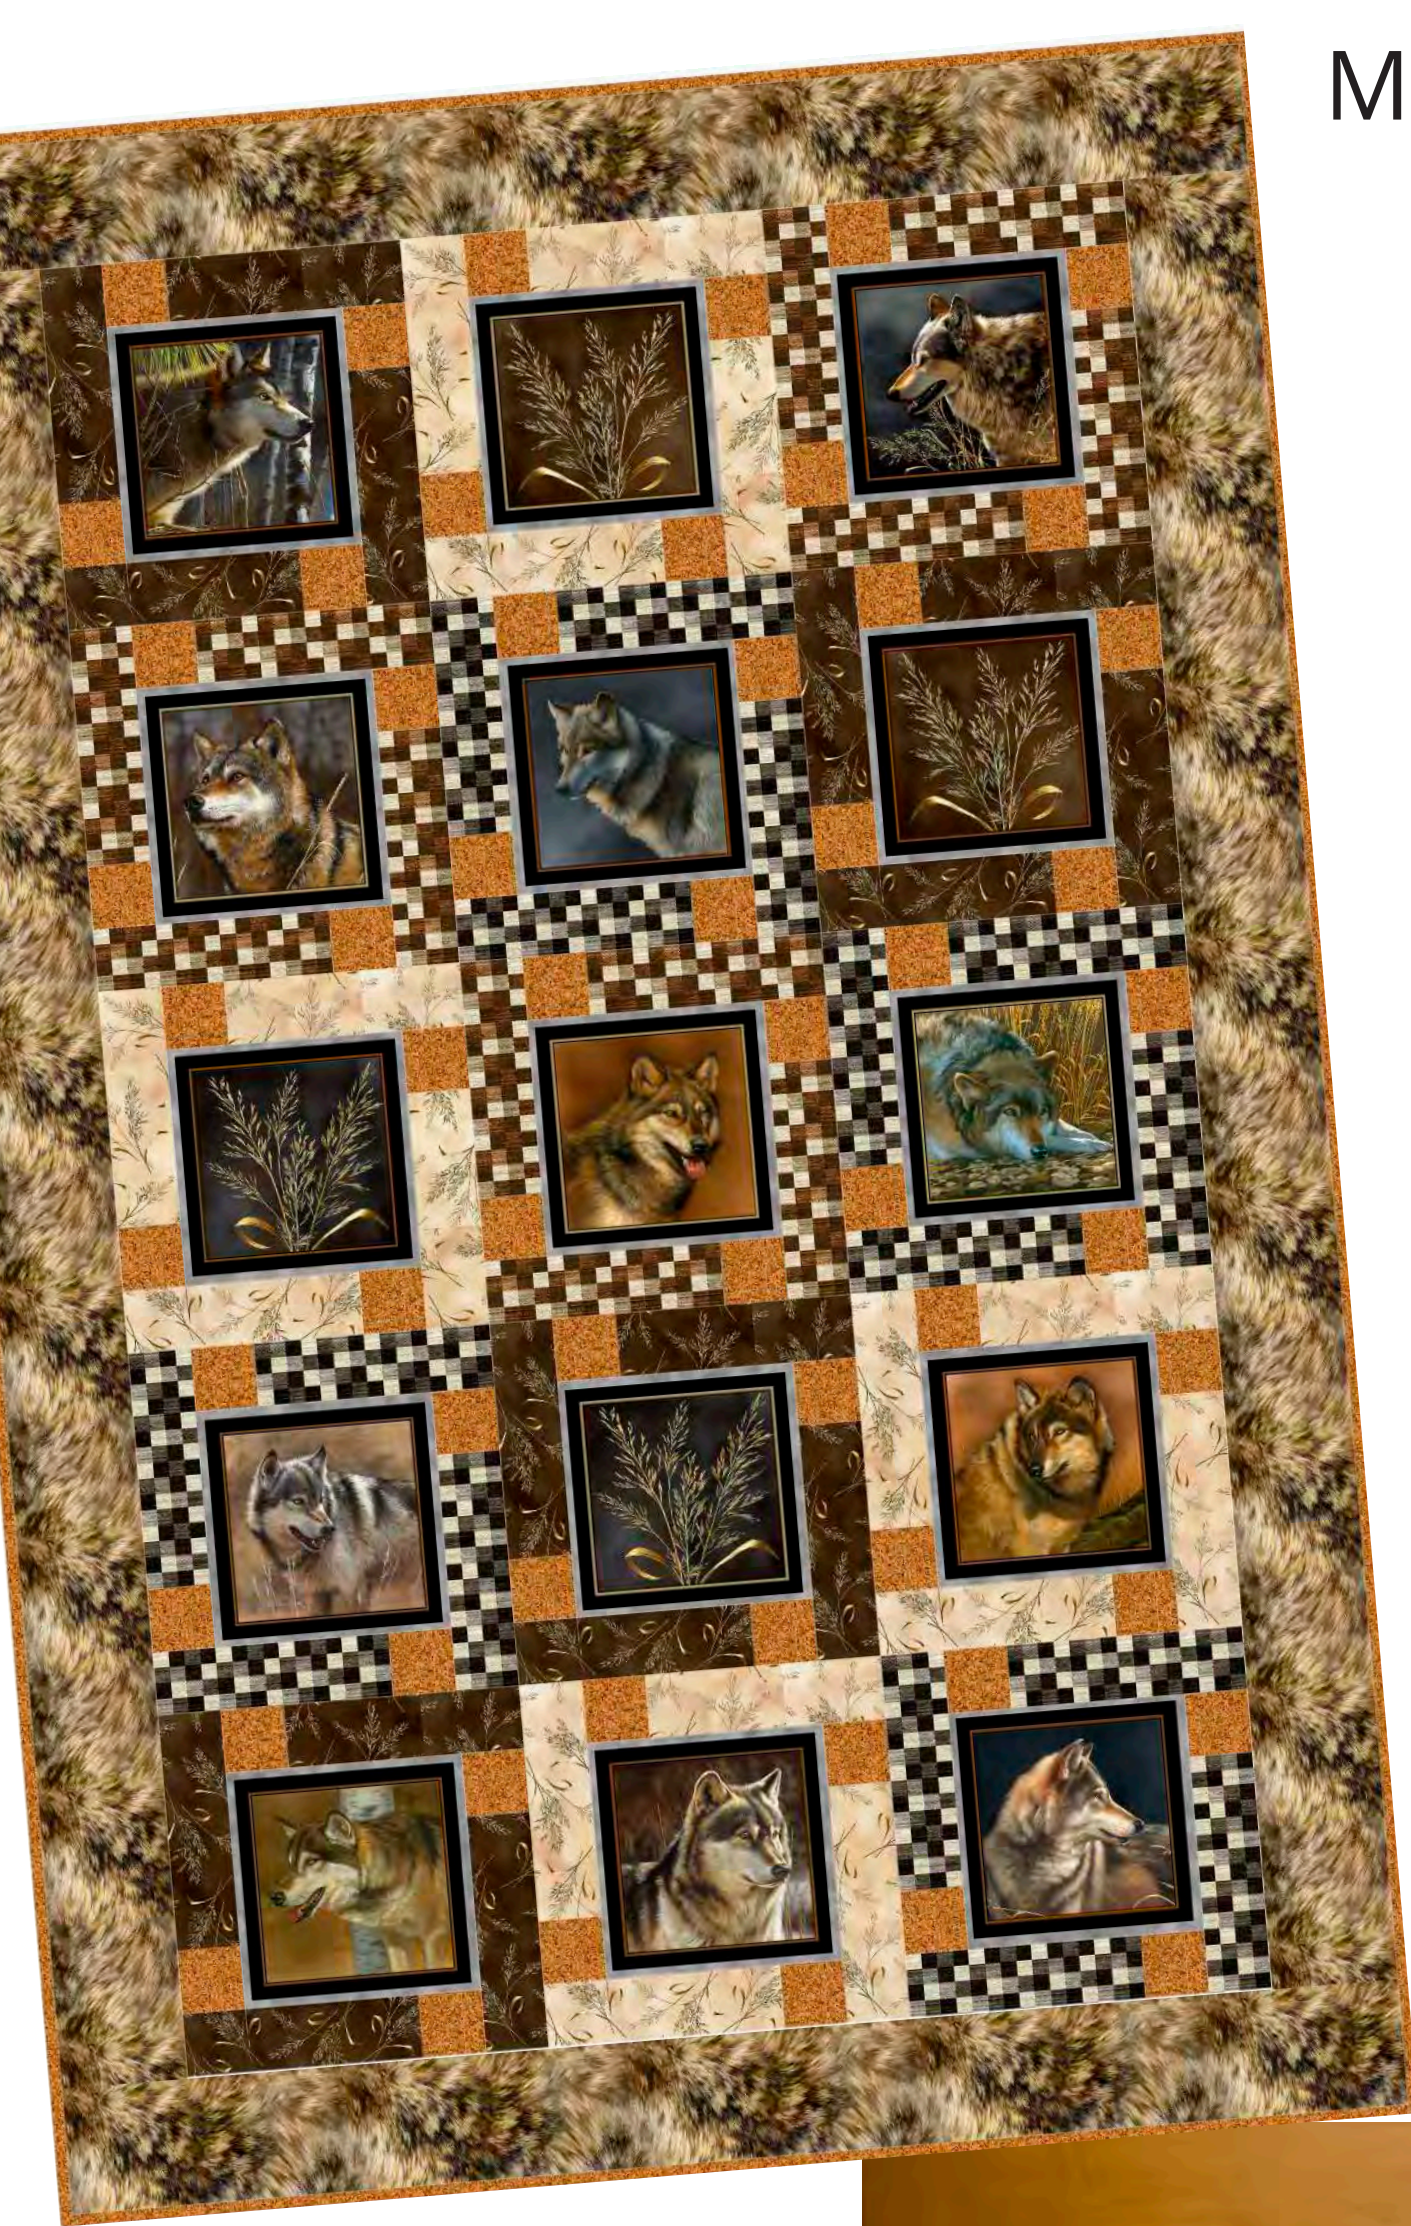

Majestic Wolves

Rebecca Latham

Pattern: Block Talk
by Swirly Girls Design

#SGD056, SWITCH IT UP/BLOCK TALK PATTERN

FOR SALE PATRN 8004A

- Images are for inspiration only unless otherwise specified.

28224 J (BLACK) WOLF PANEL (24")

28225 K (GRAY) WOLF PICTURE PATCHES (24") Squares measure 7"

28226 A (TAN) WOLF VIGNETTES

28226 K (GRAY) WOLF VIGNETTES

28227 A (BROWN) WHEAT

28227 E (CREAM) WHEAT

28228 A (BROWN) FUR

28228 K (GRAY) FUR

28229 A (BROWN) SQUARES

28229 K (GRAY) SQUARES

*suggested coordinates

Rapture - 27935

A (ROOTBEER)

AT (NUTMEG)

AZ (SAND)

EZ (OATMEAL)

Black Illusions