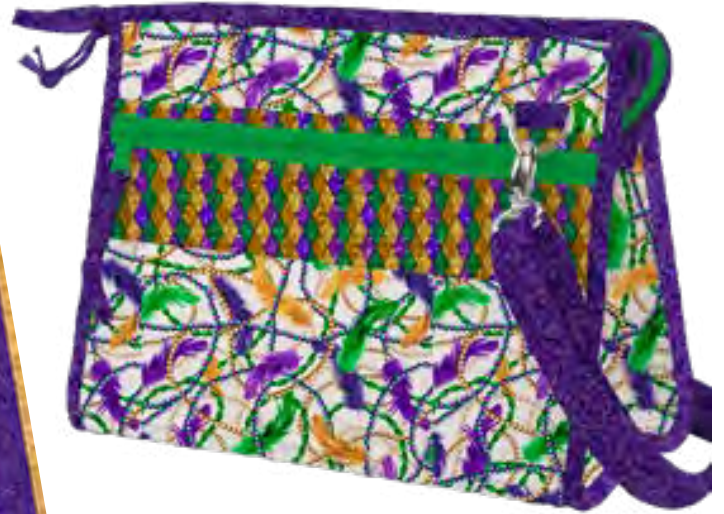

# MARDI GRAS

For Sale QT Switch-It-Up Pattern:  
Frame Around 36"

QT SWITCH-IT-UP FRAME AROUND 36"  
FOR SALE PATTERN 8008K

0 16542 22538 2

byAnnie Pattern  
#PBA273, TAKE A STAND/TOTE PATTERN  
FOR SALE PATTRN 8002F

0 16542 22114 8

Lazy Girl Designs Pattern

#LGD136, BECCA BAG PATTERN  
FOR SALE PATTRN 8001A

0 16542 21874 2

Fat Quarter Gypsy pattern:  
XL and Lg Pop Up

Images without patterns indicated are for inspiration only. Similar projects may be found online.

**Mardi Gras**  
5 Patterns / 9 Color Combinations  
*Orders in by May 15th will ship mid August*

28442 X Mardi Gras Panel (36")

28443 J Masks

28443 V Masks

28443 G Masks

28444 J Feathers & Beads

28446 V Fleur de Lis

28445 X Diamond Geo

28446 G Fleur de Lis

28444 Z Feathers & Beads

Suggested Coordinates

27935 V Rapture

23528 VJ Color Blends

23528 S Color Blends

27935 FG Rapture