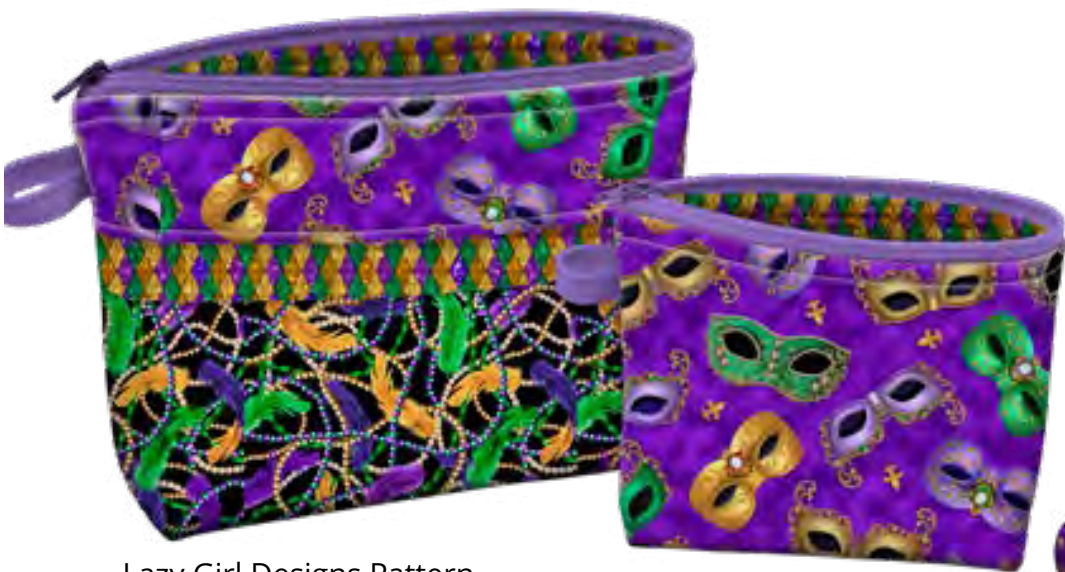

# MARDI GRAS

For Sale QT Switch-It-Up Pattern:  
Frame Around 36"

QT SWITCH-IT-UP FRAME AROUND 36"  
FOR SALE PATTERN 8008K

0 16542 22538 2

byAnnie Pattern  
#PBA273, TAKE A STAND/TOTE PATTERN  
FOR SALE PATTRN 8002F

0 16542 22114 8

Lazy Girl Designs Pattern

#LGD136, BECCA BAG PATTERN  
FOR SALE PATTRN 8001A

0 16542 21874 2

Fat Quarter Gypsy pattern:  
XL and Lg Pop Up

Images without patterns indicated are for inspiration only. Similar projects may be found online.

**Mardi Gras**  
5 Patterns / 9 Color Combinations  
*Orders in by May 15th will ship mid August*

28442 X Mardi Gras Panel (36")

28443 J Masks

28443 V Masks

28443 G Masks

28444 J Feathers & Beads

28446 V Fleur de Lis