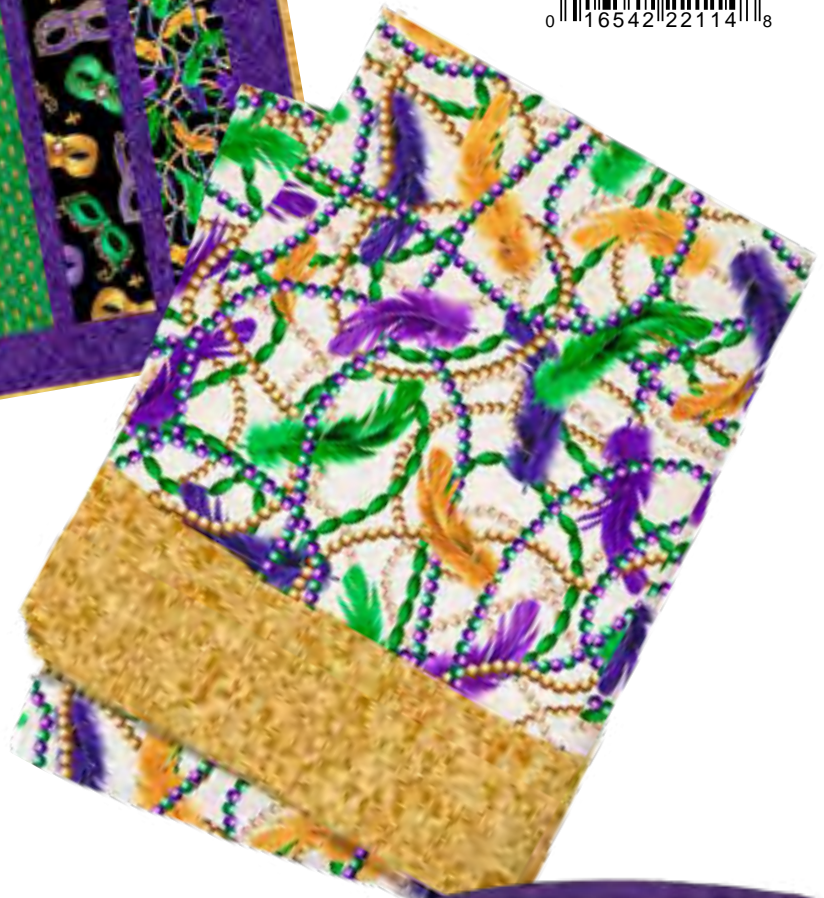

# MARDI GRAS

For Sale QT Switch-It-Up Pattern:  
Frame Around 36"

QT SWITCH-IT-UP FRAME AROUND 36"  
FOR SALE PATTERN 8008K

0 16542 22538 2

byAnnie Pattern  
#PBA273, TAKE A STAND/TOTE PATTERN  
FOR SALE PATTRN 8002F

0 16542 22114 8

Lazy Girl Designs Pattern

#LGD136, BECCA BAG PATTERN  
FOR SALE PATTRN 8001A

0 16542 21874 2

Fat Quarter Gypsy pattern:  
XL and Lg Pop Up

Images without patterns indicated are for inspiration only. Similar projects may be found online.

**Mardi Gras**  
5 Patterns / 9 Color Combinations  
*Orders in by May 15th will ship mid August*

28442 X Mardi Gras Panel (36")

28443 J Masks

28443 V Masks

28443 G Masks

28444 J Feathers & Beads

28446 V Fleur de Lis

28445 X Diamond Geo

28446 G Fleur de Lis

28444 Z Feathers & Beads

Suggested Coordinates

27935 V Rapture

23528 VJ Color Blends

23528 S Color Blends

27935 FG Rapture