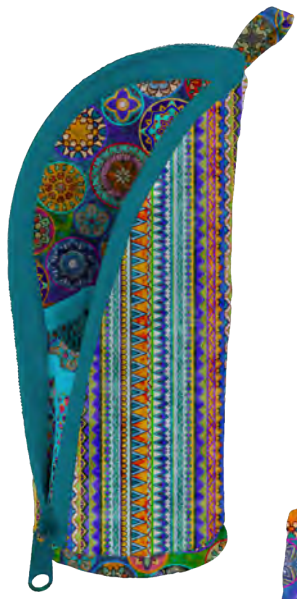

Ambiance

DM

Indygo Junction
Slumber Party PJ's

INDYGO JUNCTION SLUMBER PARTY PJ'S
FOR SALE PATTERN 3009M

byAnnie.com Pattern:
Flipping Out

BY ANNIE.COM FLIPPING OUT CUBIC PATTERN
FOR SALE PATTERN 3002C

Violette Fields Threads pattern
Tinsley Tweens Dress

Rachel Rossie pattern
Stowaway Tote

So Cute and Quirky
Travel Trio

SO CUTE AND QUIRKY TRAVEL TRIO PATTERN
FOR SALE PATTERN 3010B

Images without patterns indicated are for inspiration only. Similar projects may be found online.

8 Patterns / 27 Color Combinations
Orders in by August 15th will ship mid November

Large Floral

Large Set Medallion

28607 B 28607 G 28607 P 28607 V 28608 B 28608 G 28608 R 28608 V

Chevron

Paisley

28611 G 28611 O 28611 P 28612 B 28612 G 28612 P 28612 V

Circle Medallion Toss

Zebra Floral

28609 B 28609 O 28610 G 28610 O 28610 P 28610 Q

Main Geo Stripe

Small Floral

28613 B 28613 O 28614 G 28614 O 28614 P 28614 V

Pre-Cuts

(27) Fat Quarters