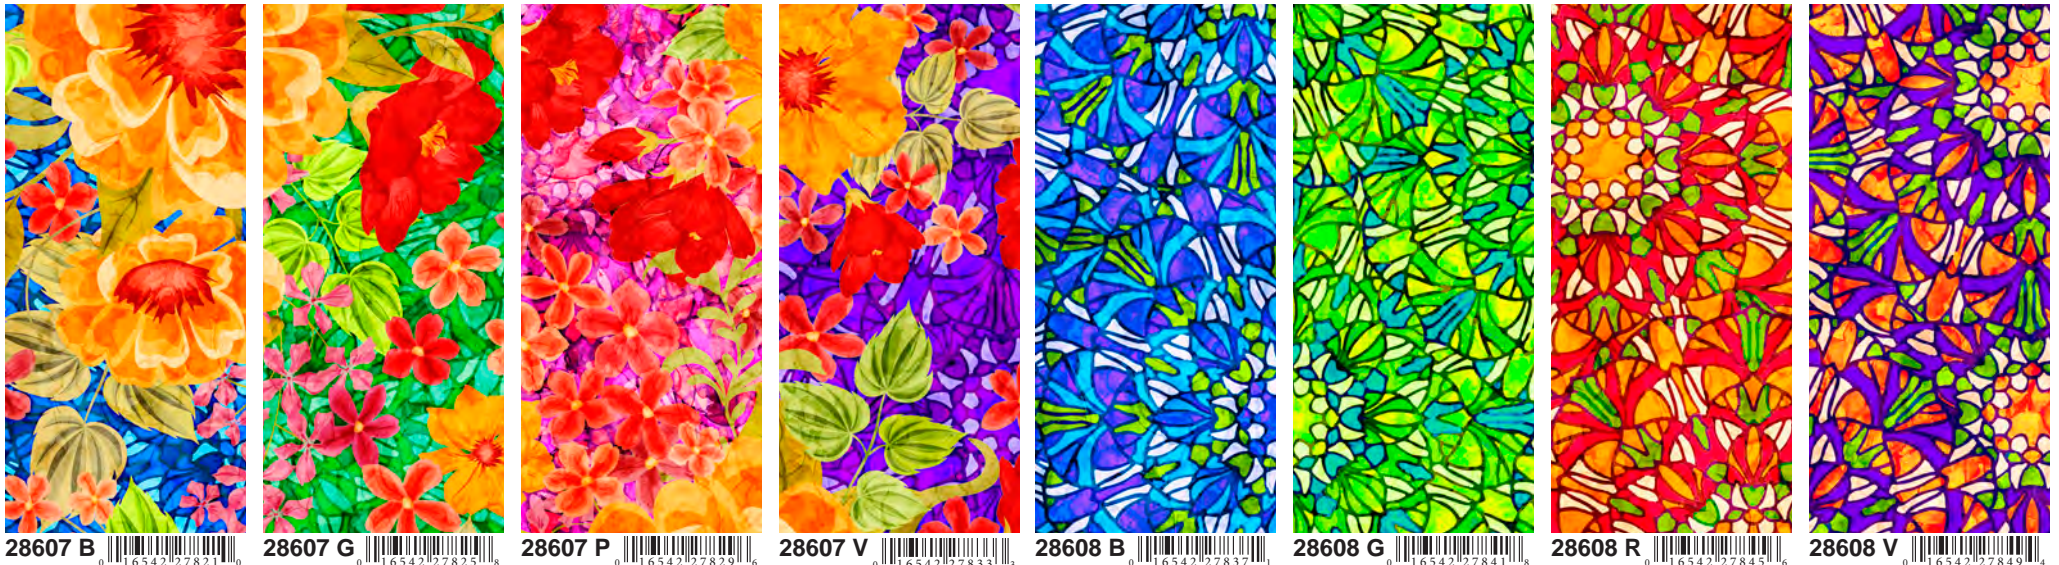

Rachel Rossie pattern
Stowaway Tote

So Cute and Quirky
Travel Trio

SO CUTE AND QUIRKY TRAVEL TRIO PATTERN
FOR SALE PATTERN 3010B

Images without patterns indicated are for inspiration only. Similar projects may be found online.

8 Patterns / 27 Color Combinations
Orders in by August 15th will ship mid November

Large Floral

Large Set Medallion

28607 B 28607 G 28607 P 28607 V 28608 B 28608 G 28608 R 28608 V

Chevron

Paisley

28611 G 28611 O 28611 P 28612 B 28612 G 28612 P 28612 V

Circle Medallion Toss

Zebra Floral

28609 B 28609 O 28610 G 28610 O 28610 P 28610 Q

Main Geo Stripe

Small Floral

28613 B 28613 O 28614 G 28614 O 28614 P 28614 V

Pre-Cuts

(27) Fat Quarters