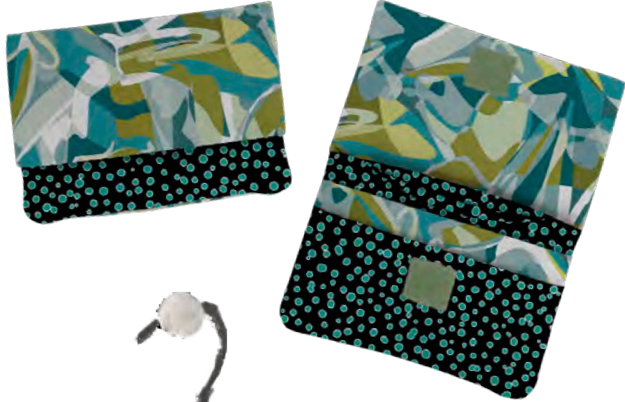

Slicker Vinyl

#SLG102, IRON ON VINYL
102 SLICKR A1

Lazy Girl Designs pattern:
Wonder Wallet

#LGD 211, WONDER WALLET PATTERN
FORSALE PATTRN 8001O

Interfacing

#SLG103, FUS. I/FACE
103 FACSFT A

byAnnie pattern:
Switchback

#PBA295, SWITCHBACK BAG
FORSALE PATTRN 8002Q

Dress Inspired by Pattern:
CKC Robyn's Ruffle