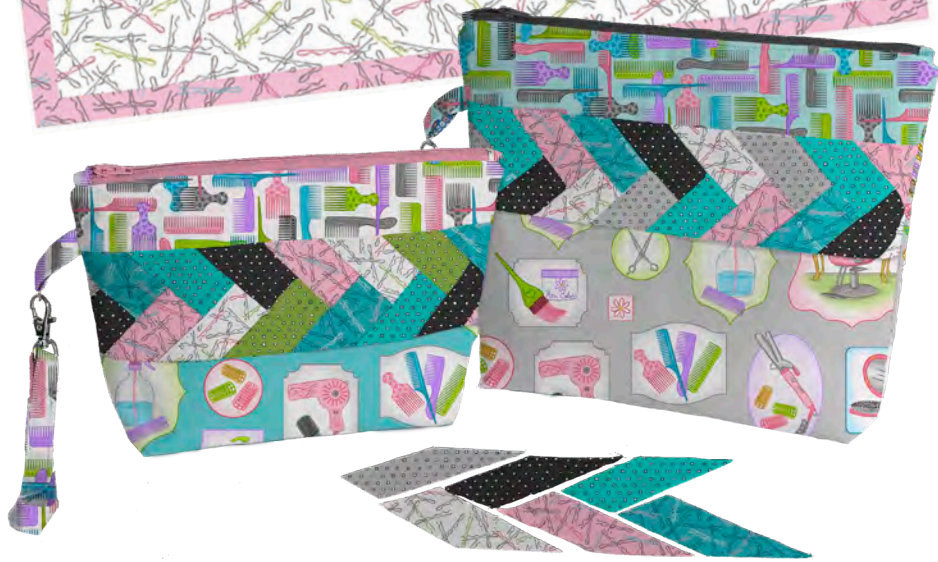

A CUT ABOVE

Swirly Girls pattern:
Are You Shearious Quilt

So Cute & Quirky pattern:
Gift Card Cozy

QT Fabrics free pattern:
Zippy Case

byAnnie pattern:
Clam Up

#PBA275, CLAM UP! PATTERN

FORSALE PATTRN 8002G

0 16542 22115 5

Seams Like A Dream pattern :
Pack It Up

Emmaline free pattern:
Retreat Bags

byAnnie pattern:
In Control

#PBA263, IN CONTROL CADDY PATTEI

FORSALE PATTRN 8002H

0 16542 22116 5