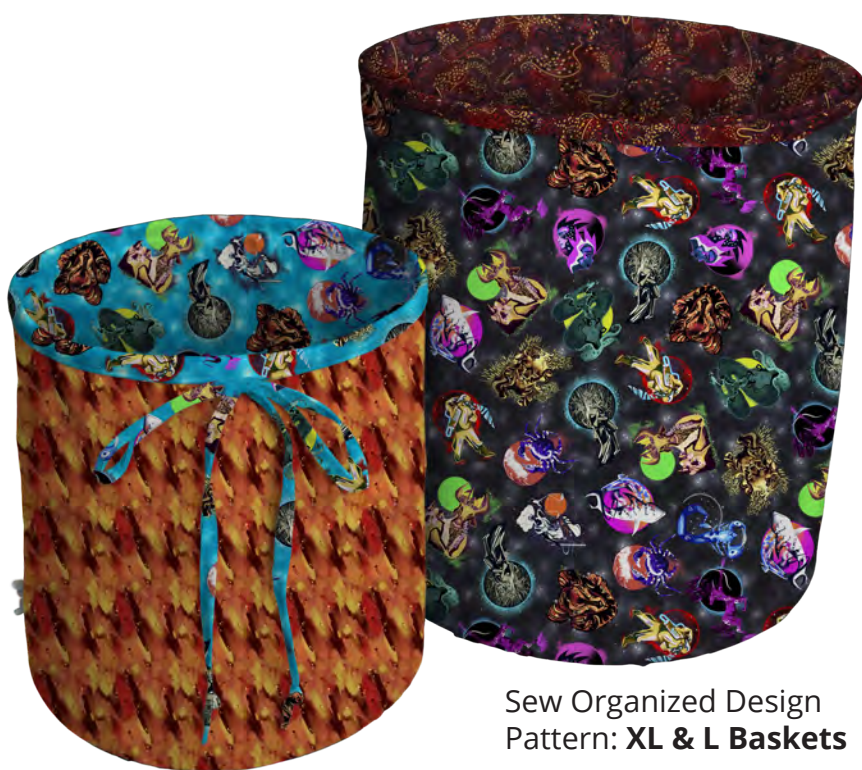

Sew Organized Design
Pattern: **XL & L Baskets**