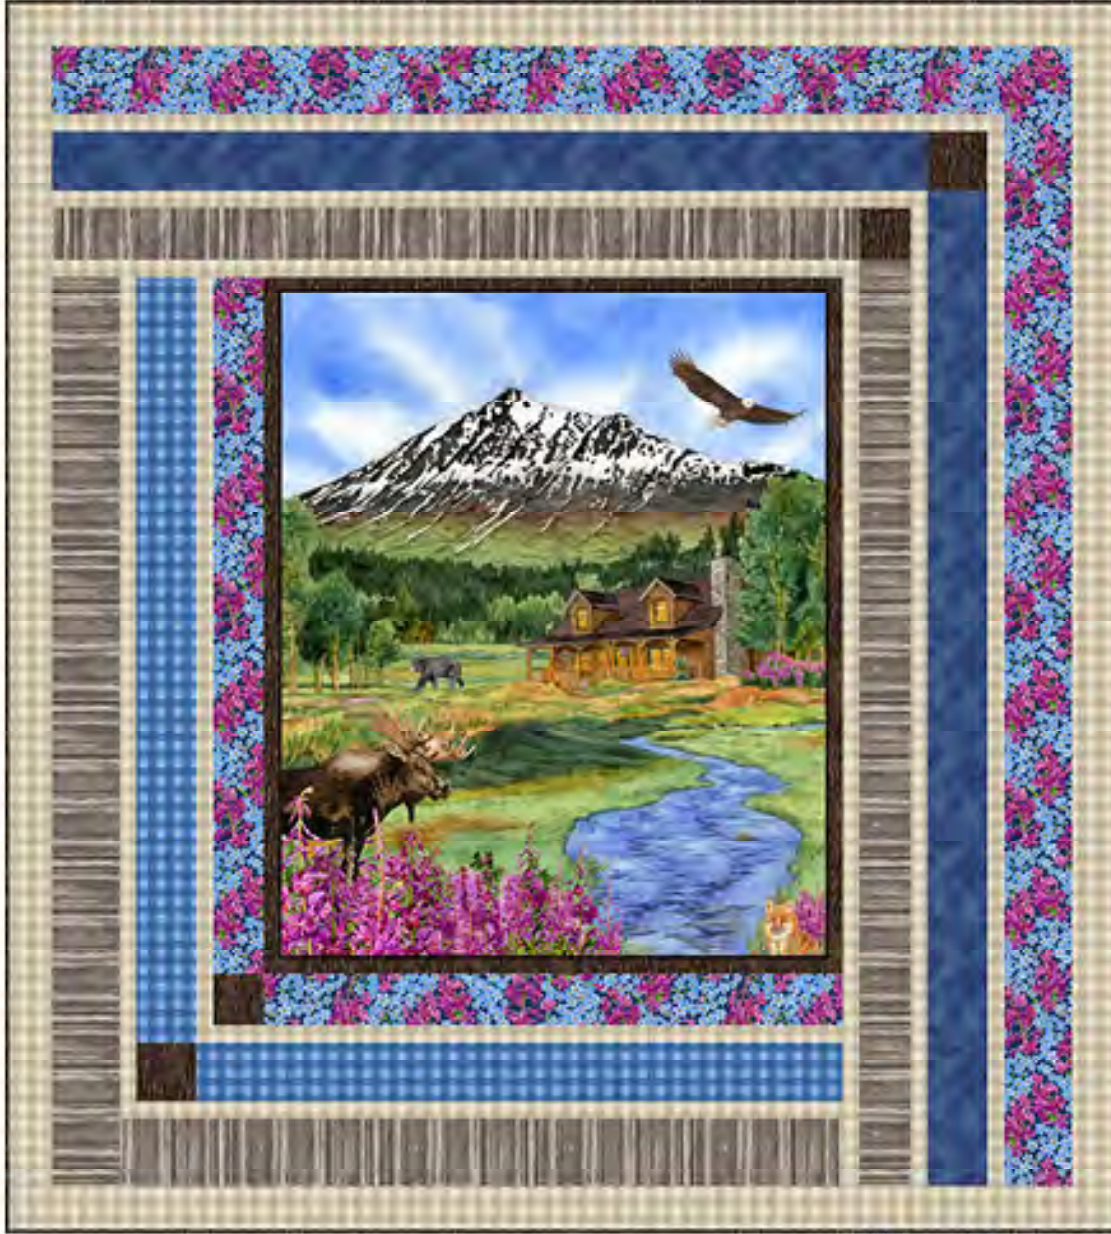

# ONCE UPON A CABIN

A collection curated by author Patience Griffin  
art by Lynnea Washburn

QT Fabrics For Sale Pattern: **Frame round 36"**

QT SWITCH-IT-UP FRAME AROUND 36"  
FOR SALE PATTERN 8008K

0 16542 22538 2

Rachel Rossi Pattern:  
**Stowaway Tote**

byAnnie.com  
Pattern: **Under Cover**

#PBA289, UNDER COVER SMC PATTERN  
FOR SALE PATTERN 8002D

0 16542 22109 4

Sew Cute & Quirky  
Pattern: **Modern Me Shoulder Bag**

SCAQ, MODERN ME SHOULDER  
FOR SALE PATTERN 8010A

0 16542 24711 7

Indygo Junction Pattern:  
**Very Mary Apron**

Images without patterns indicated are for inspiration only. Similar projects may be found online.