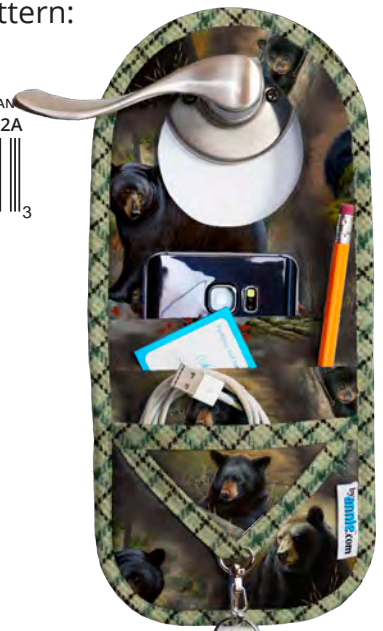

Timberland Bears by Rebecca Latham

QT Remix Pattern:
Beach Tote

byAnnie.com Pattern:
Room with a View

#PBA291, ROOM WITH A VIEW
FOR SALE PATTERN 8002J

byAnnie.com Pattern:
Handle It

#PBA280, HANDLE IT D/KNOB ORGAN
FOR SALE PATTRN 8002A

QT Switch It Up Pattern:
Shower Curtain Collection

QT SWITCH-IT-UP QT SHOWER CURTAIN
FOR SALE PATTERN 8008Q

Images without patterns indicated are for inspiration only. Similar projects may be found online.