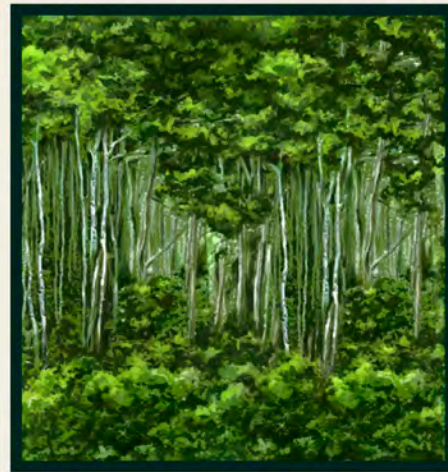

Seasons by *Carol Cavalari's*

Rachel Rossi Design pattern:  
Stowaway Tote

29005 X Seasons Panel (24")

29006 JX Tree Vignettes (18")

29006 KX Tree Vignettes (18")

29007 K Tree Leaves (9")

29007 T Tree Leaves (9")

29007G Tree Leaves (9")

Suggested Coordinates

23528 HZ Color Blends

23528 K Color Blends

23528 KJ Color Blends

23528 SA Color Blends

23528 T Color Blends