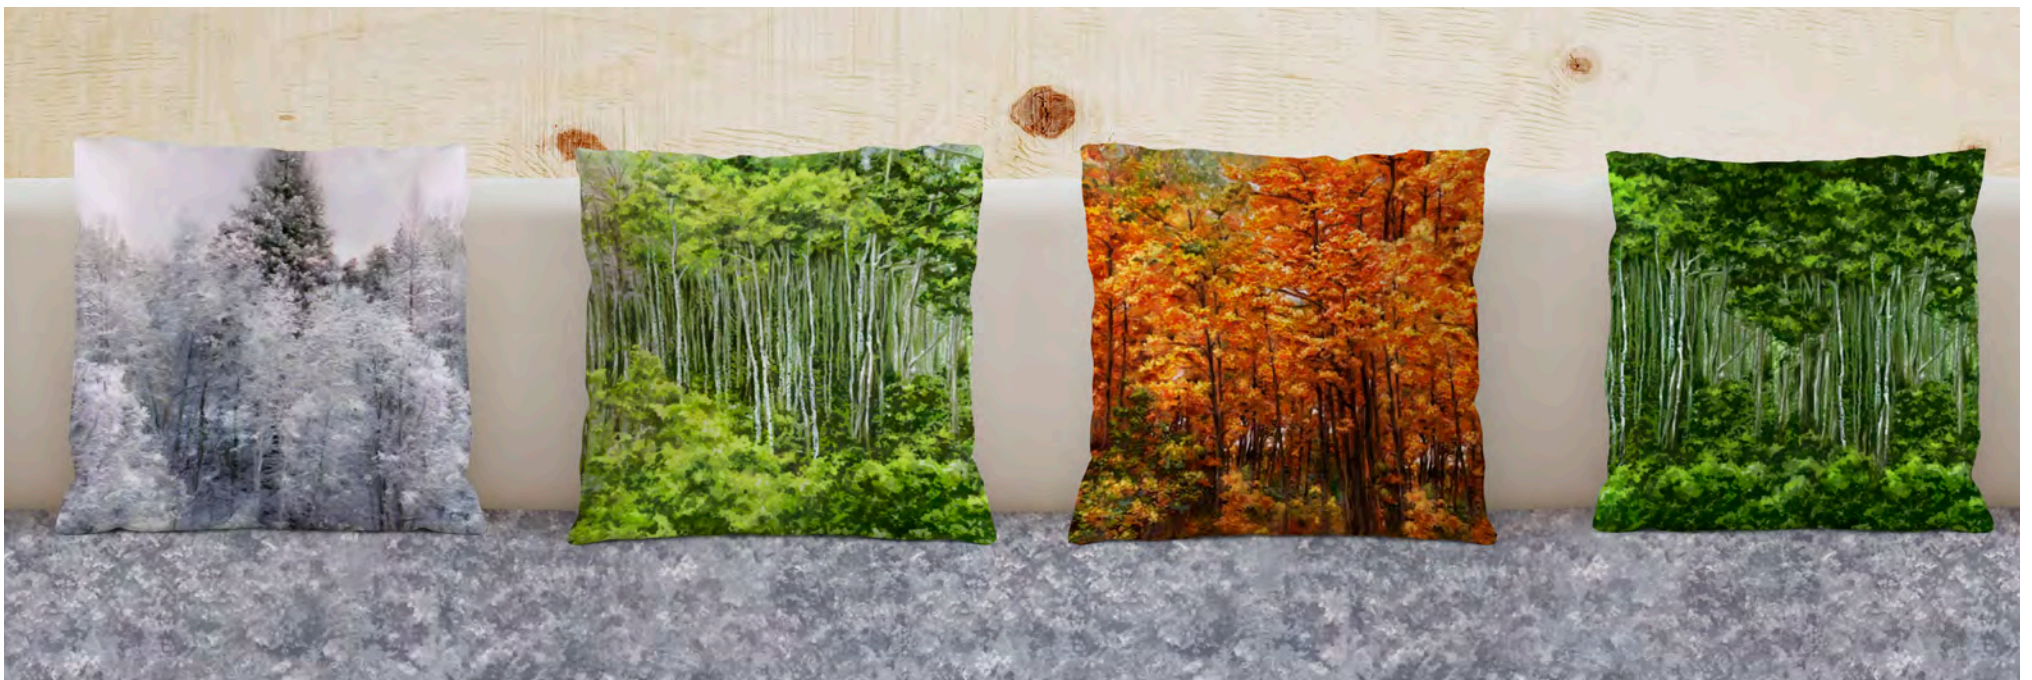

Seasons by *Carol Cavalari's*

Rachel Rossi Design pattern:  
Stowaway Tote

29005 X Seasons Panel (24")

29006 JX Tree Vignettes (18")

29006 KX Tree Vignettes (18")

29007 K Tree Leaves (9")

29007 T Tree Leaves (9")

29007G Tree Leaves (9")

Suggested Coordinates

23528 HZ Color Blends

23528 K Color Blends

23528 KJ Color Blends

23528 SA Color Blends

23528 T Color Blends