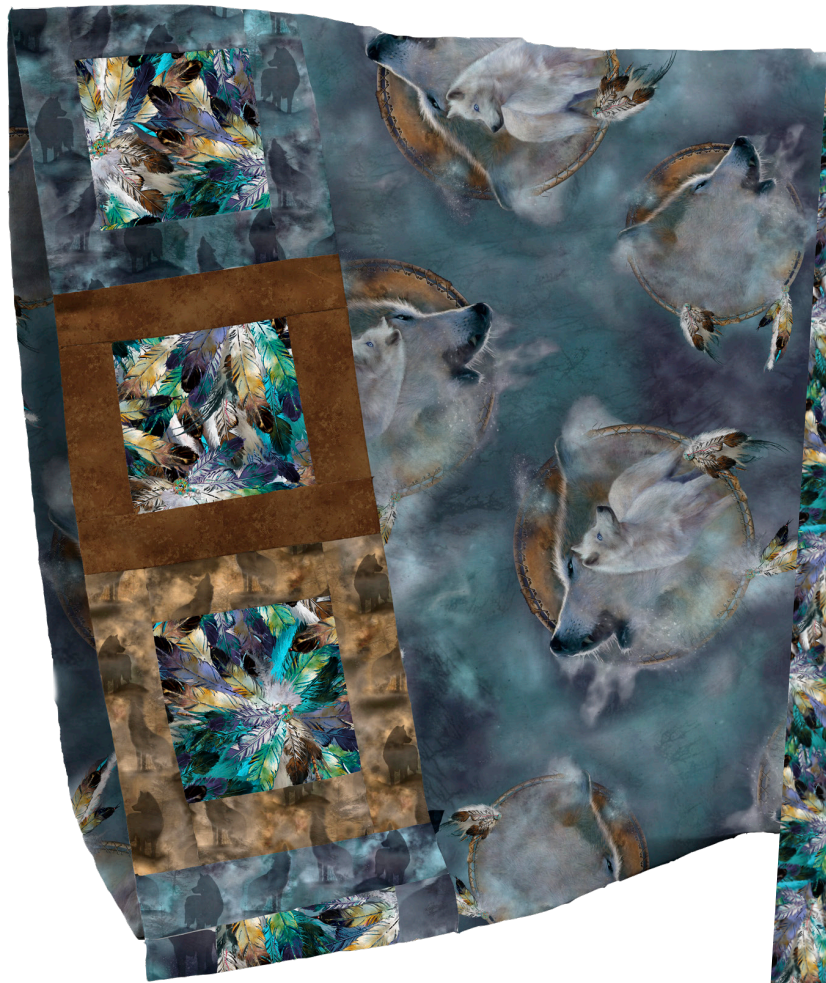

Wolf Song by *Carol Cavalari*

byAnnie.com Pattern:
Double Zip Gear Bag

#PBA267, DOUBLE ZIP GEAR BAG
FOR SALE PATTRN 80020

QT Remix Pattern: Picture This

QT Remix Pattern:
Four Square Pillow

Sew Organized Design Pattern:
Wire Framed Totes Sm, Med, Large

Images without patterns indicated are for inspiration only. Similar projects may be found online.

Wolf Song

4 Patterns / 6 Color Combinations
Orders in by April 15th will ship mid July

Carol Cavalaris

29010 N Wolves Panel (36")

29011 N Wolves Vignettes (24")

29012 X Feathers (12")

29011 Q Wolves Vignettes (24")

29013 A Wolves Silhouettes (8")

29013 Q Wolves Silhouettes (8")

Suggested Coordinates

23528 QK
Color Blends

27935 AE
Rapture

27935 AT
Rapture

27935 K
Rapture