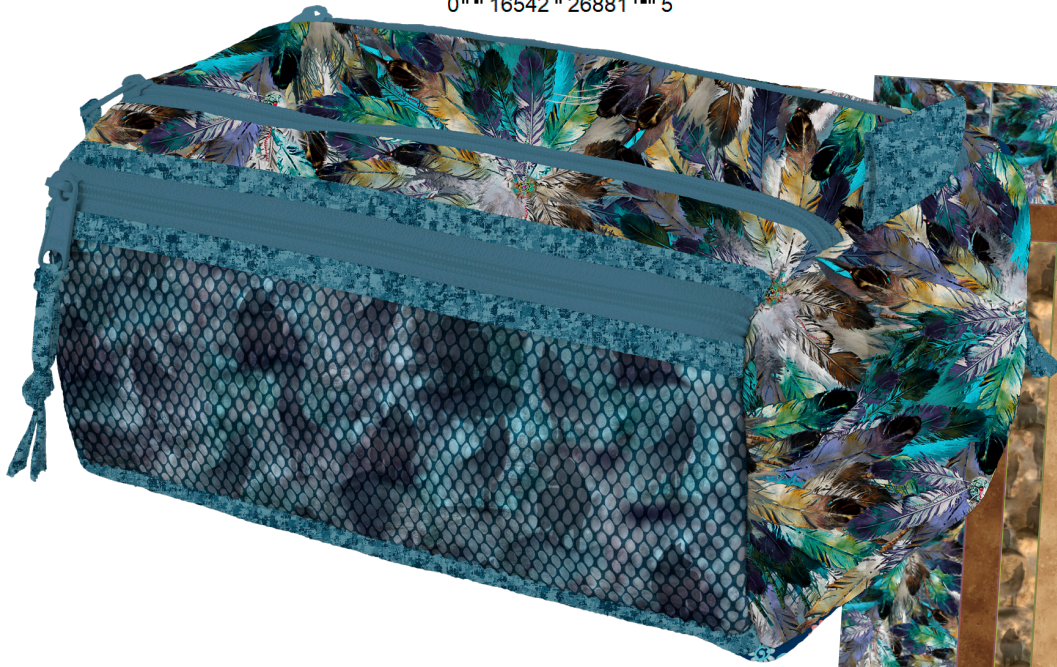

Wolf Song by *Carol Cavalari*

byAnnie.com Pattern:
Double Zip Gear Bag

#PBA267, DOUBLE ZIP GEAR BAG
FOR SALE PATTRN 80020

QT Remix Pattern: Picture This

QT Remix Pattern:
Four Square Pillow

Sew Organized Design Pattern:
Wire Framed Totes Sm, Med, Large