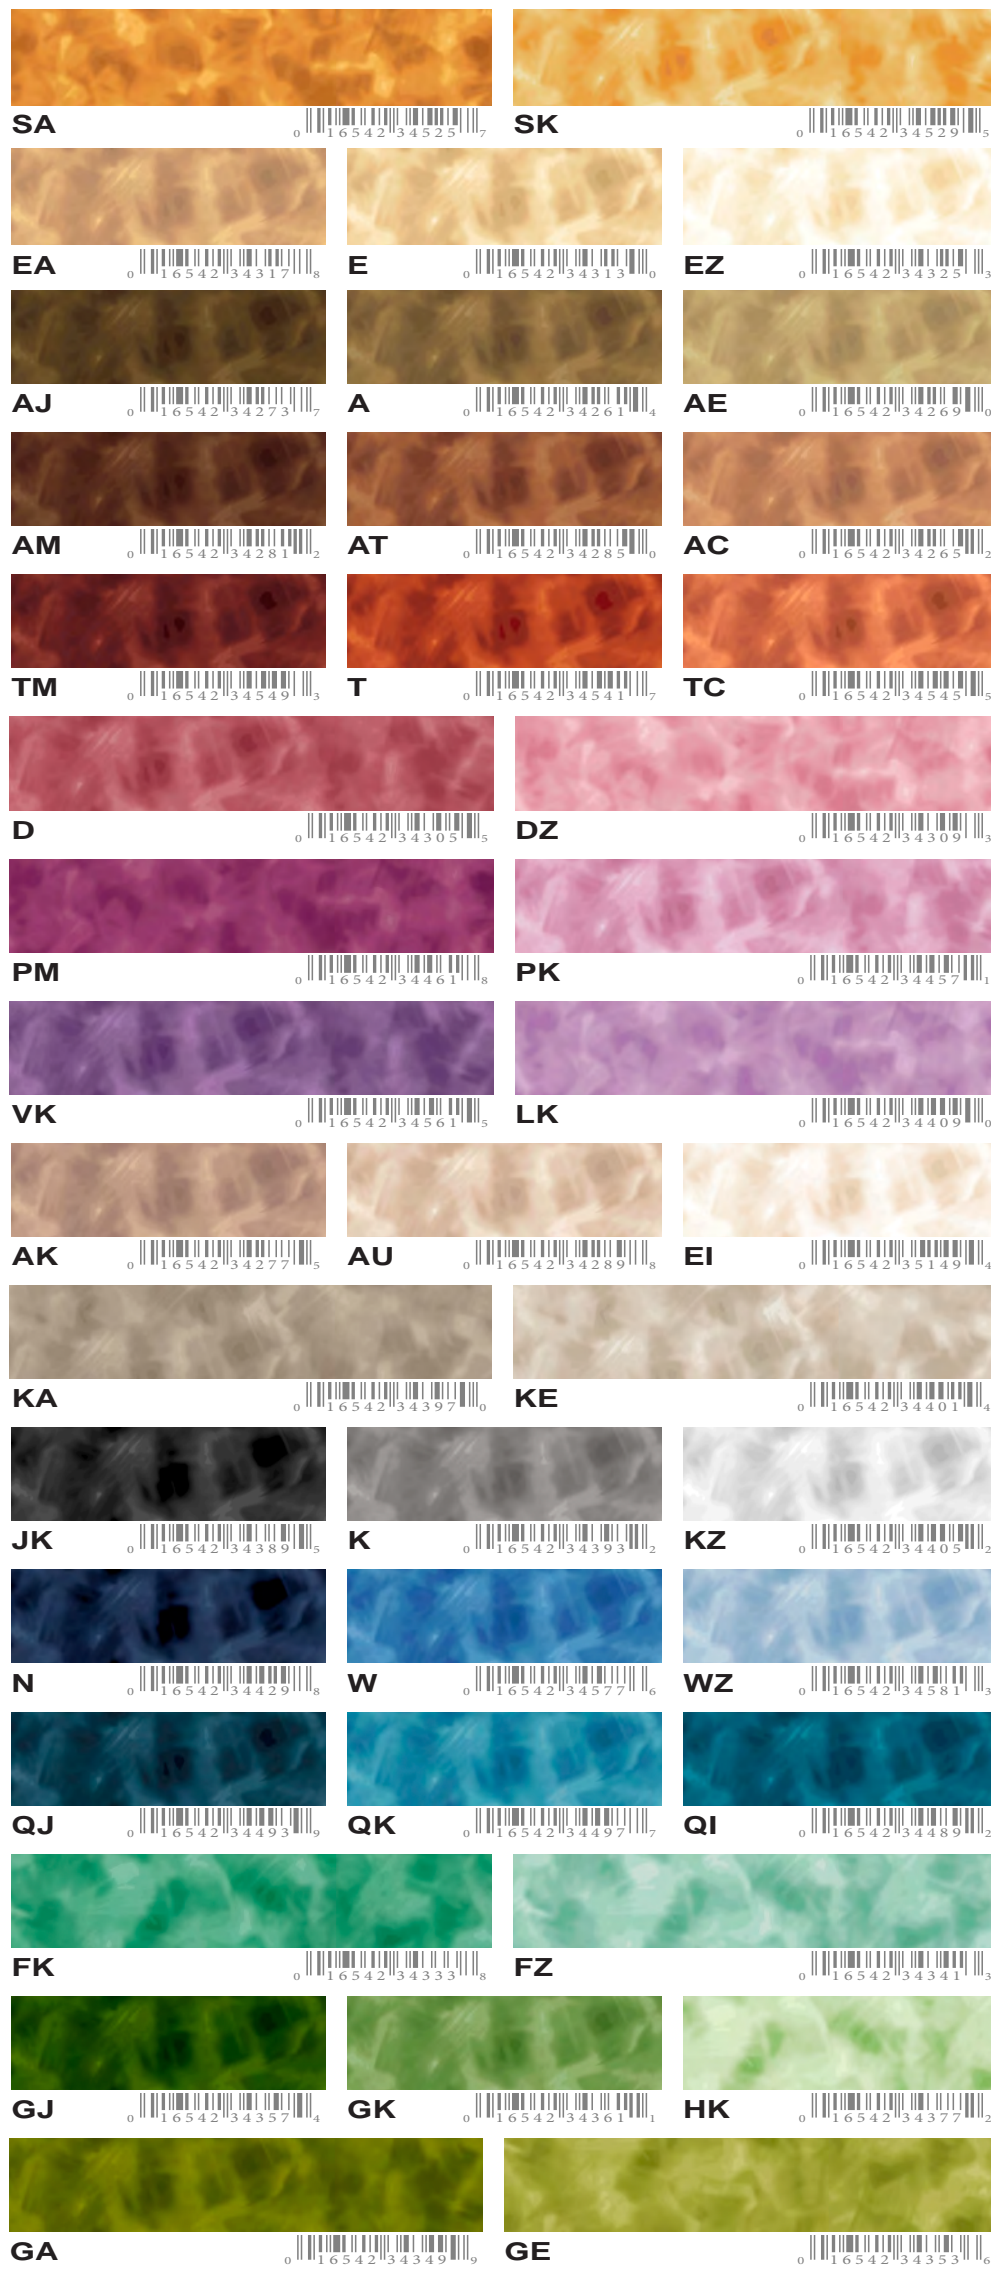

# Color Dance by QT Fabrics

Around the Bobbin Pattern:  
Simply Charming Twister Tote

Swirly Girls Design Pattern:  
Cryptic Quilt 60" x 72"

Swirly Girls Design Pattern:  
Serenade Quilt 60" x 68"

Wendy Sheppard Pattern WS02:  
You Can't Catch Me 80"x80"

Indygo Junction Pattern:  
Christmas Card Tree

#IJ 75-1125, CHRISTMAS CARD TREES  
FORSALE PATTRN 8009E

# Color Dance

1 Patterns / 84 Color Combinations  
Orders in by April 15th will ship mid July

**In Stock**

**29008**

**BRIGHTS (43)**

**NEUTRAL/DUSTY (41)**

**Pre-Cuts**