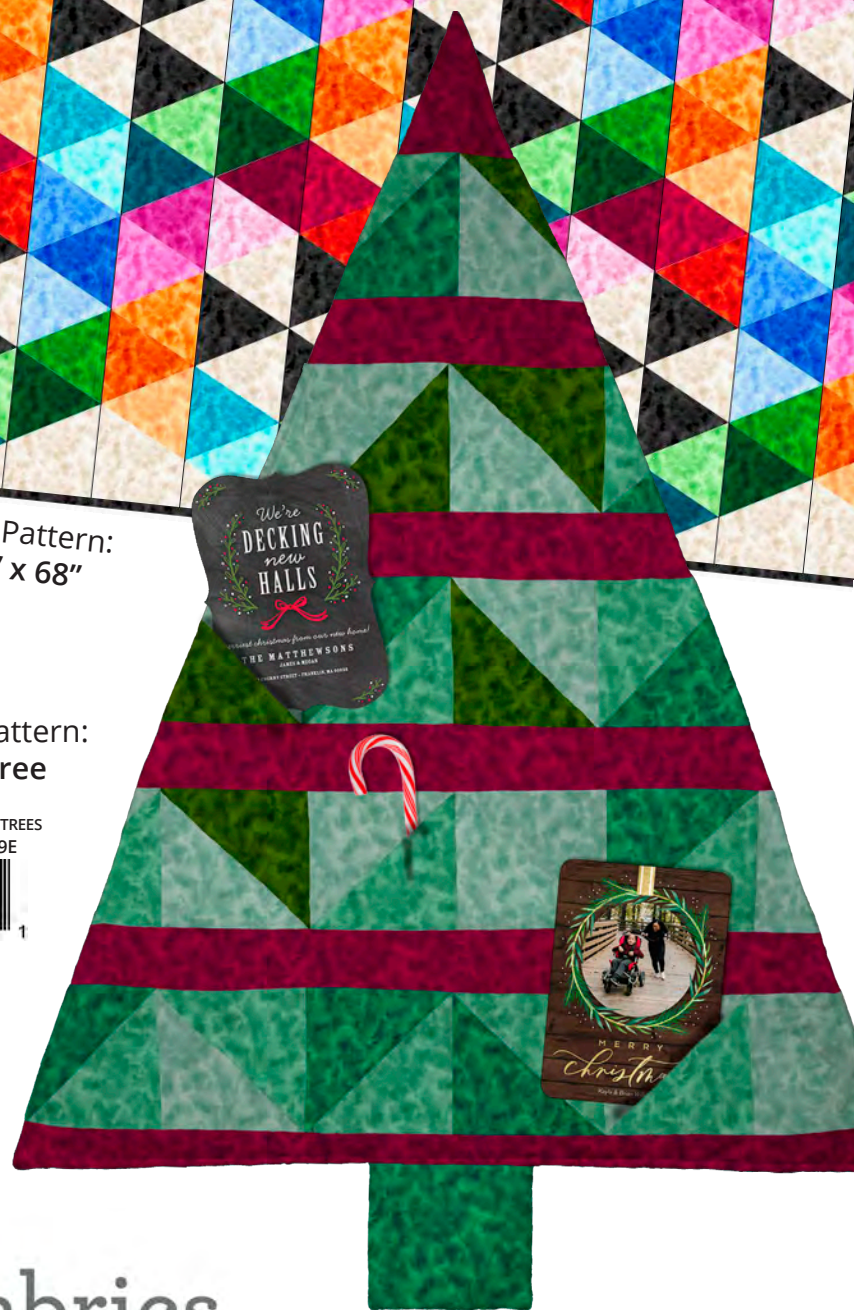

# Color Dance by QT Fabrics

Around the Bobbin Pattern:  
Simply Charming Twister Tote

Swirly Girls Design Pattern:  
Cryptic Quilt 60" x 72"

Swirly Girls Design Pattern:  
Serenade Quilt 60" x 68"

Wendy Sheppard Pattern WS02:  
You Can't Catch Me 80"x80"

Indygo Junction Pattern:  
Christmas Card Tree

#IJ 75-1125, CHRISTMAS CARD TREES  
FORSALE PATTRN 8009E

# Color Dance

1 Patterns / 84 Color Combinations  
Orders in by April 15th will ship mid July

**In Stock**

**29008**

**BRIGHTS (43)**

**NEUTRAL/DUSTY (41)**

**Pre-Cuts**