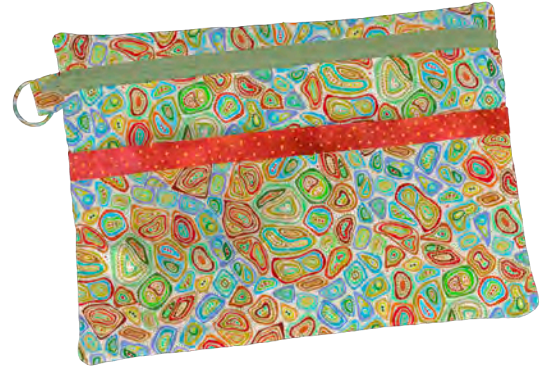

# Mosaic Turtles by Nancy Moore

Swirly Girl Design Pattern:  
Block Talk Stars Quilt

#SGD070, BLK TLK STARS QLT  
FORSALE PATTRN 8004 E

0 16542 35853 0

Indygo Junction  
Pattern: Tiny Tots Bib Baby

#IJ1130, TINY TOTS BIB  
FORSALE PATTRN 8009P

0 16542 30826 9

Around the Bobbin  
Pattern: Tech Organizer

Sew Cute & Quirky  
Pattern: Walkie Talkie Wristlet

#SCAQ, WALKIE TALKIE WRISTLET  
FORSALE PATTRN 8010 D

0 16542 32829 8

Lazy Girl Designs Pattern:  
Slicker Tote