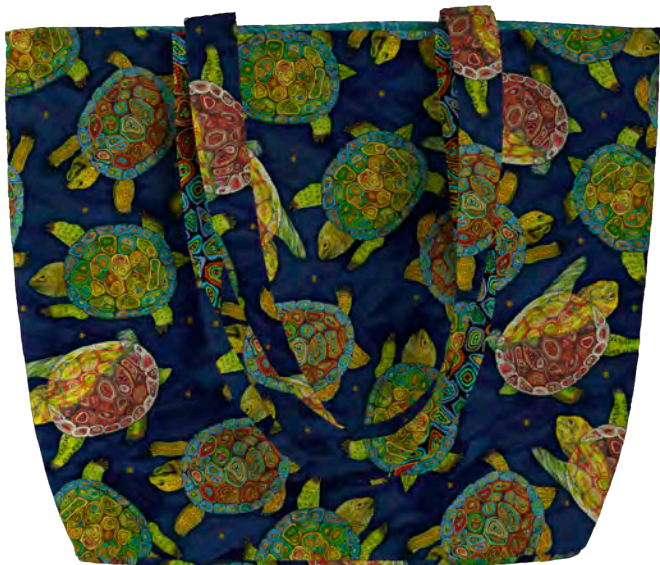

# Mosaic Turtles by Nancy Moore

Swirly Girl Design Pattern:  
Block Talk Stars Quilt

#SGD070, BLK TLK STARS QLT  
FORSALE PATTRN 8004 E

0 16542 35853 0

Indygo Junction  
Pattern: Tiny Tots Bib Baby

#IJ1130, TINY TOTS BIB  
FORSALE PATTRN 8009P

0 16542 30826 9

Around the Bobbin  
Pattern: Tech Organizer

Sew Cute & Quirky  
Pattern: Walkie Talkie Wristlet

#SCAQ, WALKIE TALKIE WRISTLET  
FORSALE PATTRN 8010 D

0 16542 32829 8

Lazy Girl Designs Pattern:  
Slicker Tote

Slicker Vinyl

#LGD131, SLICKER TOTE PATTERN  
FORSALE PATTRN 8001R

#SLG102, IRON ON VINYL  
102 SLICKR A1

0 16542 26917 1

0 16542 22626 6

byAnnie.com  
Pattern: In Control

#PBA263, IN CONTROL CADDY PATTERN  
FORSALE PATTRN 8002H