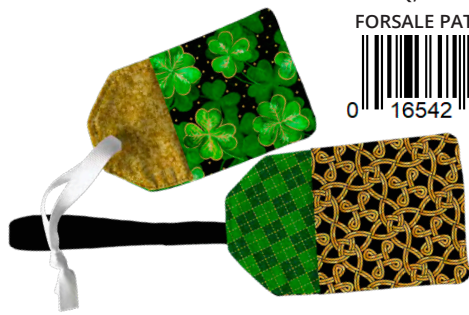

Sew Cute & Quirky Pattern:  
Gift Card Cozy

#SCAQ, GIFT CARD COZY

FORSALE PATTRN 8010 F

0 16542 32831 1

# POT O' GOLD

by KATE WARD THACKER

Sew Cute & Quirky Pattern:  
What the Flock Placemat

#SCAQ-WTFP, WHAT THE FLOCK

FORSALE PATTRN 8010C

0 16542 30822 1

10" SQ

Lazy Girl Designs pattern: