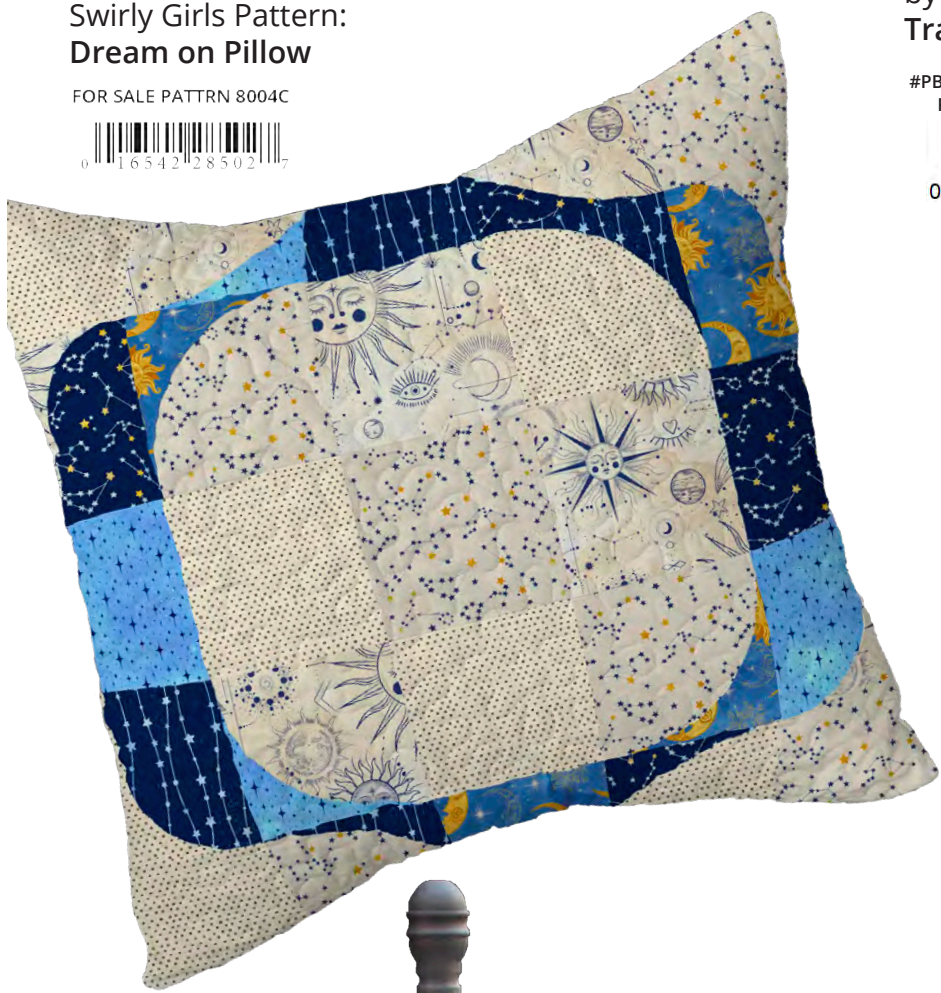

Celestial by Kate Ward Thacker for Ink & Arrow

Swirly Girls Pattern:
Dream on Pillow

FOR SALE PATTRN 8004C

by Annie.com Pattern:
Travel Duffel

#PBA203.21 TRAVELDUFFEL2.1
FOR SALE PATTRN 8002.2

Around the Bobbin Pattern:
Tango Tote

#ATB 211, TANGO TOTE
FOR SALE PATTRN 8013 J

Green Bea Patterns Pattern:
The Amelia Dress

CELESTIAL

6 PATTERNS / 10 COLOR COMBINATIONS

ORDERS IN BY FEBRUARY 15TH WILL SHIP MID MAY

M4270 ALL
0 16542 51834 7
10 YARD PUT UP

DIGITAL
QUILT TOP
AVAILABLE!

M4270 ALL15
0 16542 51835 4
15 YARD PUT UP

KATE WARD THACKER

ALL DESIGNS
SHOWN AT 50%

29629 E Packed Celestial

0 16542 51794 4

29629 N Packed Celestial

0 16542 51798 2