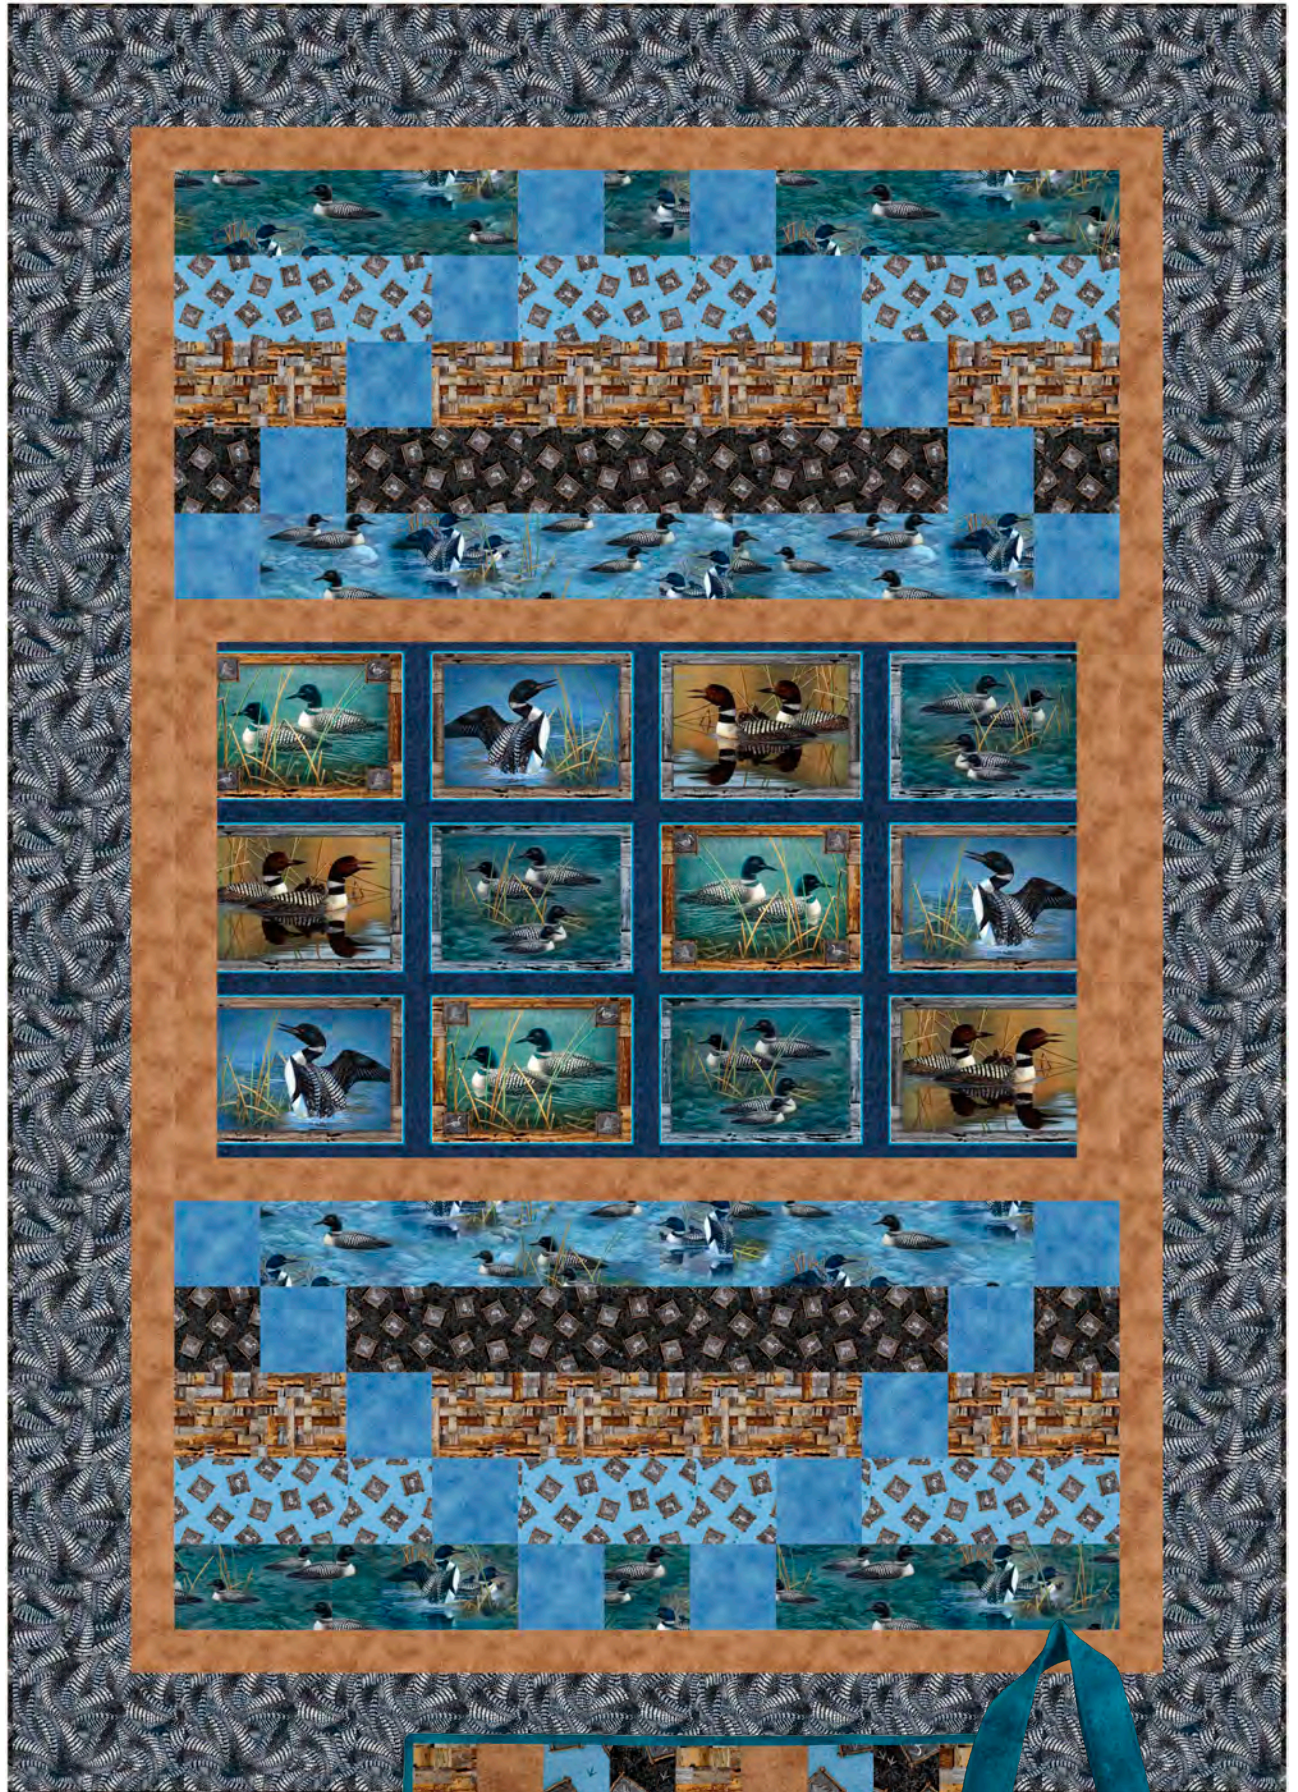

# Lakeside Loons by Cynthia Fisher

#QR1160,STAIRCASE  
FORSALE PATTRN 8019F

Quilting Renditions Pattern: Staircase 59.5" x 83.5"

Sew Organized Designs Pattern:  
Large Pop Up

QT Remix Pattern:  
Dinners Ready  
Apron & Placemat

Sew Cute & Quirky Pattern:  
Walkabout

#SCAQWASP6, WALKABOUTTOTE  
FORSALE PATTRN 8010 H

All Designs  
Shown at 50%

29698 W Loon Vignette Picture Patches (24")  
Shown at 25%

29699 B Loon Scenic  
Shown at 25%

29699 Q Loon Scenic  
Shown at 25%

29700 B Tossed Loon Patches

29700 Q Tossed Loon Patches

29700 J Tossed Loon Patches

29701 K Feathers

29702 A Wood Collage

**Suggested Coordinates**

27935 AC Rapture

27935 BK Rapture

27935 QU Rapture

27935 QK Rapture