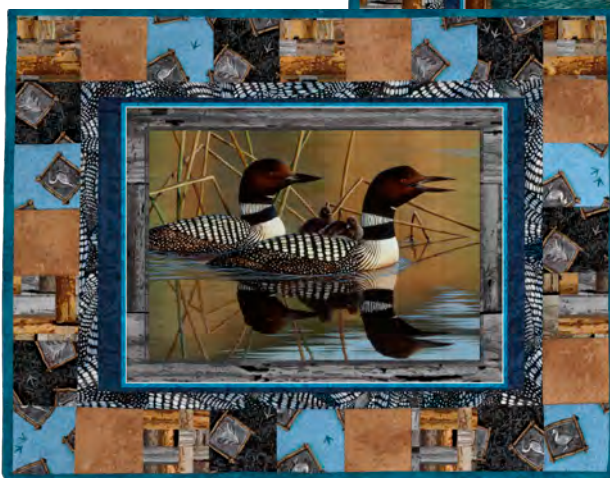

# Lakeside Loons by Cynthia Fisher

#QR1160,STAIRCASE  
FORSALE PATTRN 8019F

Quilting Renditions Pattern: Staircase 59.5" x 83.5"

Sew Organized Designs Pattern:  
Large Pop Up

QT Remix Pattern:  
Dinners Ready  
Apron & Placemat

Sew Cute & Quirky Pattern:  
Walkabout

#SCAQWASP6, WALKABOUTTOTE  
FORSALE PATTRN 8010 H

All Designs  
Shown at 50%

29698 W Loon Vignette Picture Patches (24")  
Shown at 25%

29699 B Loon Scenic  
Shown at 25%