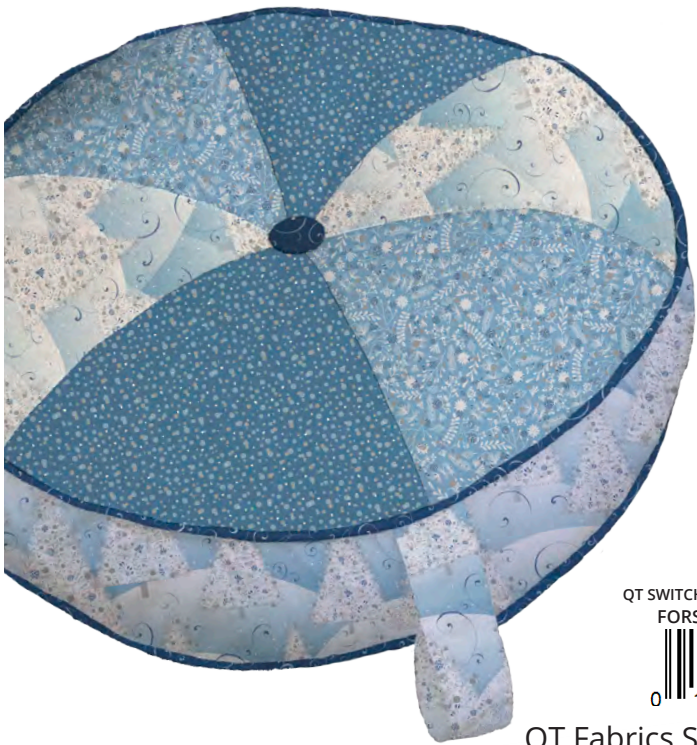

Winter Solstice by

HOUSE of
TURNOWSKY
EST. 1940

byAnnie.com Pattern:
Night & Day Tote

#PBA298,NIGHT & DAY
FORSALE PATTRN 80024

QT SWITCH-IT-UP, O CHRISTMAS TREE
FORSALE PATTRN 8008M

QT Fabrics Switch It Up Pattern: Oh Christmas Tree 54" x 66"

QT Free Remix Pattern:
Floor Pouf

Green Bea Patterns Pattern:
The Amelia Dress

Images without patterns indicated are for inspiration only. Similar projects may be found online.

Winter Solstice

4 Patterns / 8 Color Combinations
Orders in by January 15th will ship mid April

All Designs
Shown at 50%

29688 B Winter Trees

29689 B Scroll

29689 W Scroll

29689 Z Scroll

29690 B
Winter Flora

29690 Z
Winter Flora

29691 K
Dots

29691 W
Dots

suggested coordinates

27935 BX Rapture

27935 BK Rapture