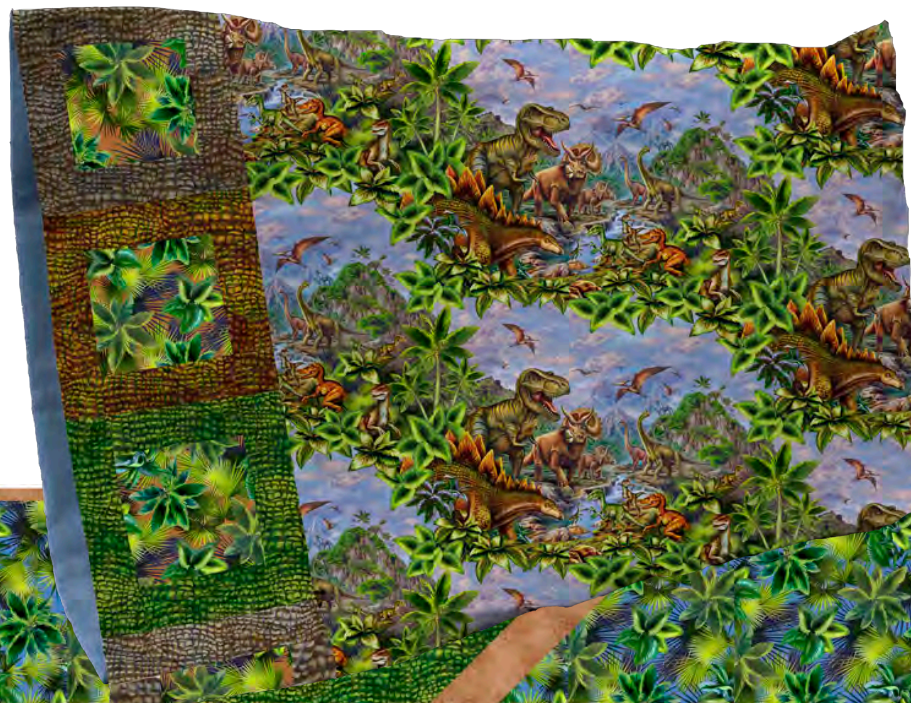

Jurassic Journey

By Eva Nikolskaya for JQ Licensing

Free QT REMIX Pattern:
Four Square Pillow

Swirly Girls Design Pattern:
Panel Pop

#SGD061 PANELPOPQUILT
FORSALE PATTRN 8004G

Sew Organized Designs Pattern:
XL & L Baskets

Sew Cute & Quirky Pattern:
Walkabout

#SCAQWASP6, WALKABOUTTOTE
FORSALE PATTRN 8010 H

*Patterns without UPCs are not distributed by QT
but are available via the Pattern designer or online as stated.*

29767 X Dinosaur Panel (36")

29768 X Dinosaur Scenic

29769 A Palm Leaves

29769 B Palm Leaves

Suggested Coordinates

29770 A Scale Texture

29770 G Scale Texture

29770 K Scale Texture

23528 G
Color Blends