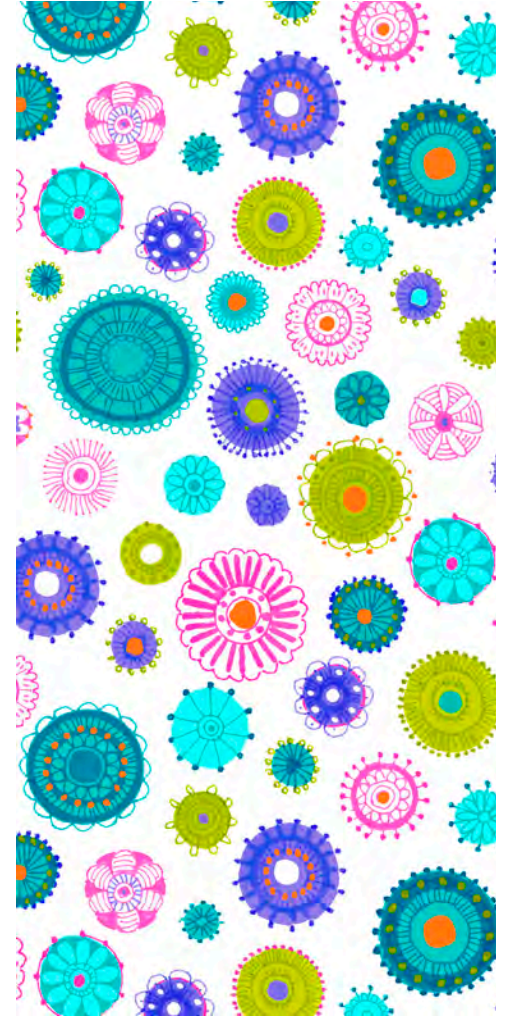

Floral Splash by Christine Graf

Poorhouse Quilt Designs Pattern:
Scallop Bins

#PQD230, SCALLOP BINS BSKT
FORSALE PATTRN 8017E

byAnnie.com Pattern:
Travel Essentials

#PBA201.2, TRAVELESSENTIALS2.0
FORSALE PATTRN 8002Z

Around the Bobbin Pattern:
Zip & Clip Bag

#ATB144, ZIP & CLIP BAG
FORSALE PATTRN 8013 R

#ATB-144HK, ZIP&CLIP HARWARE
FORSALE PATTRN 8013 S

Violette Fields Pattern:
Ginger Dress

29775 P Packed Floral

29776 P Spiral Floral

29776 Z Spiral Floral

29777 P Packed Floral Toss

29777 Q Packed Floral Toss

29778 X Check

29779 G Plaid

29779 P Plaid

29780 Q Spiral Blender

29780 V Spiral Blender