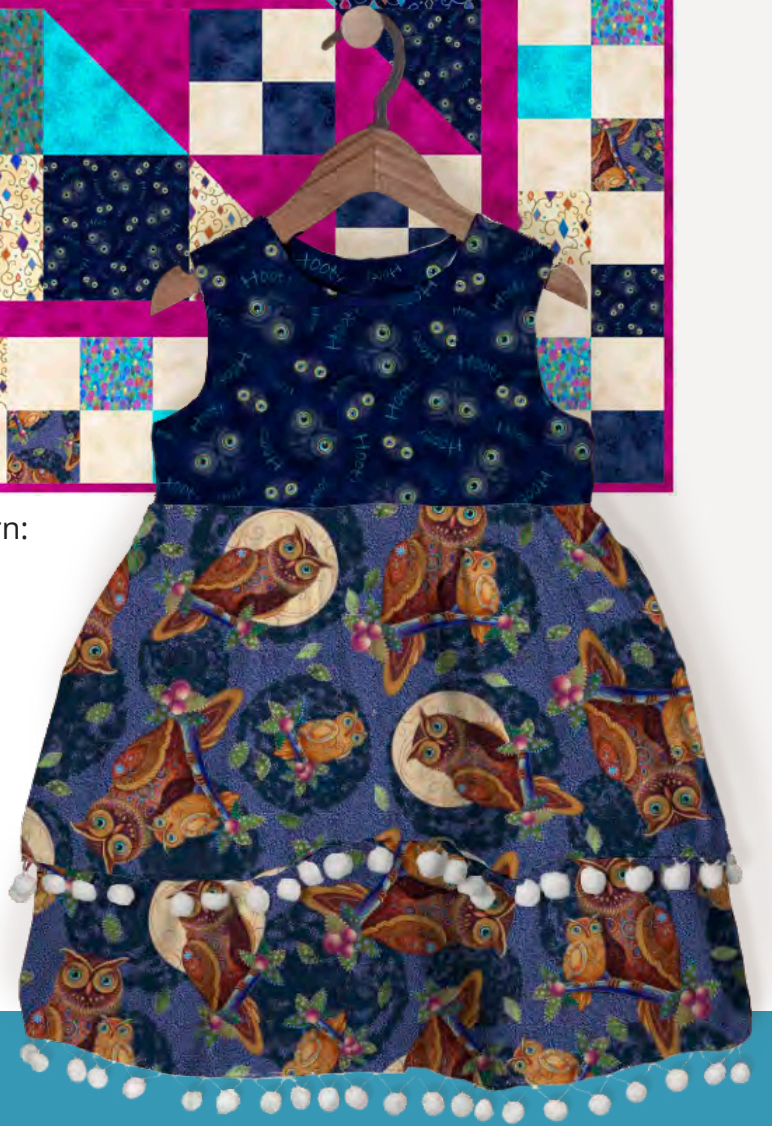

Opulent Owls By Marjorie Sarnat

Villa Rosa Pattern:
Tabitha Jane

Swirly Girls Design Pattern:
Panel Blast 75" x 81"

#SGD071, PANEL BLAST
FORSALE PATTRN 8004 F

Sew Cute & Quirky Pattern:
Walkabout Tote

#SCAQWASP6, WALKABOUTTOTE
FORSALE PATTRN 8010 H

Inspired by CKC Pattern:
Robbin's Ruffle

Patterns without UPCs are not distributed by QT
but are available via the Pattern designer or online as stated.

29734 X Owl Panel (36")

29735 N Tossed Owls

29735 Q Tossed Owls

29736 A Diamond Scroll

29736 E Diamond Scroll

29736 N Diamond Scroll

29737 A
Hoot & Owl Eyes

29737 N
Hoot & Owl Eyes

29738 B
Brushstroke

29738 G
Brushstroke

Suggested Coordinates