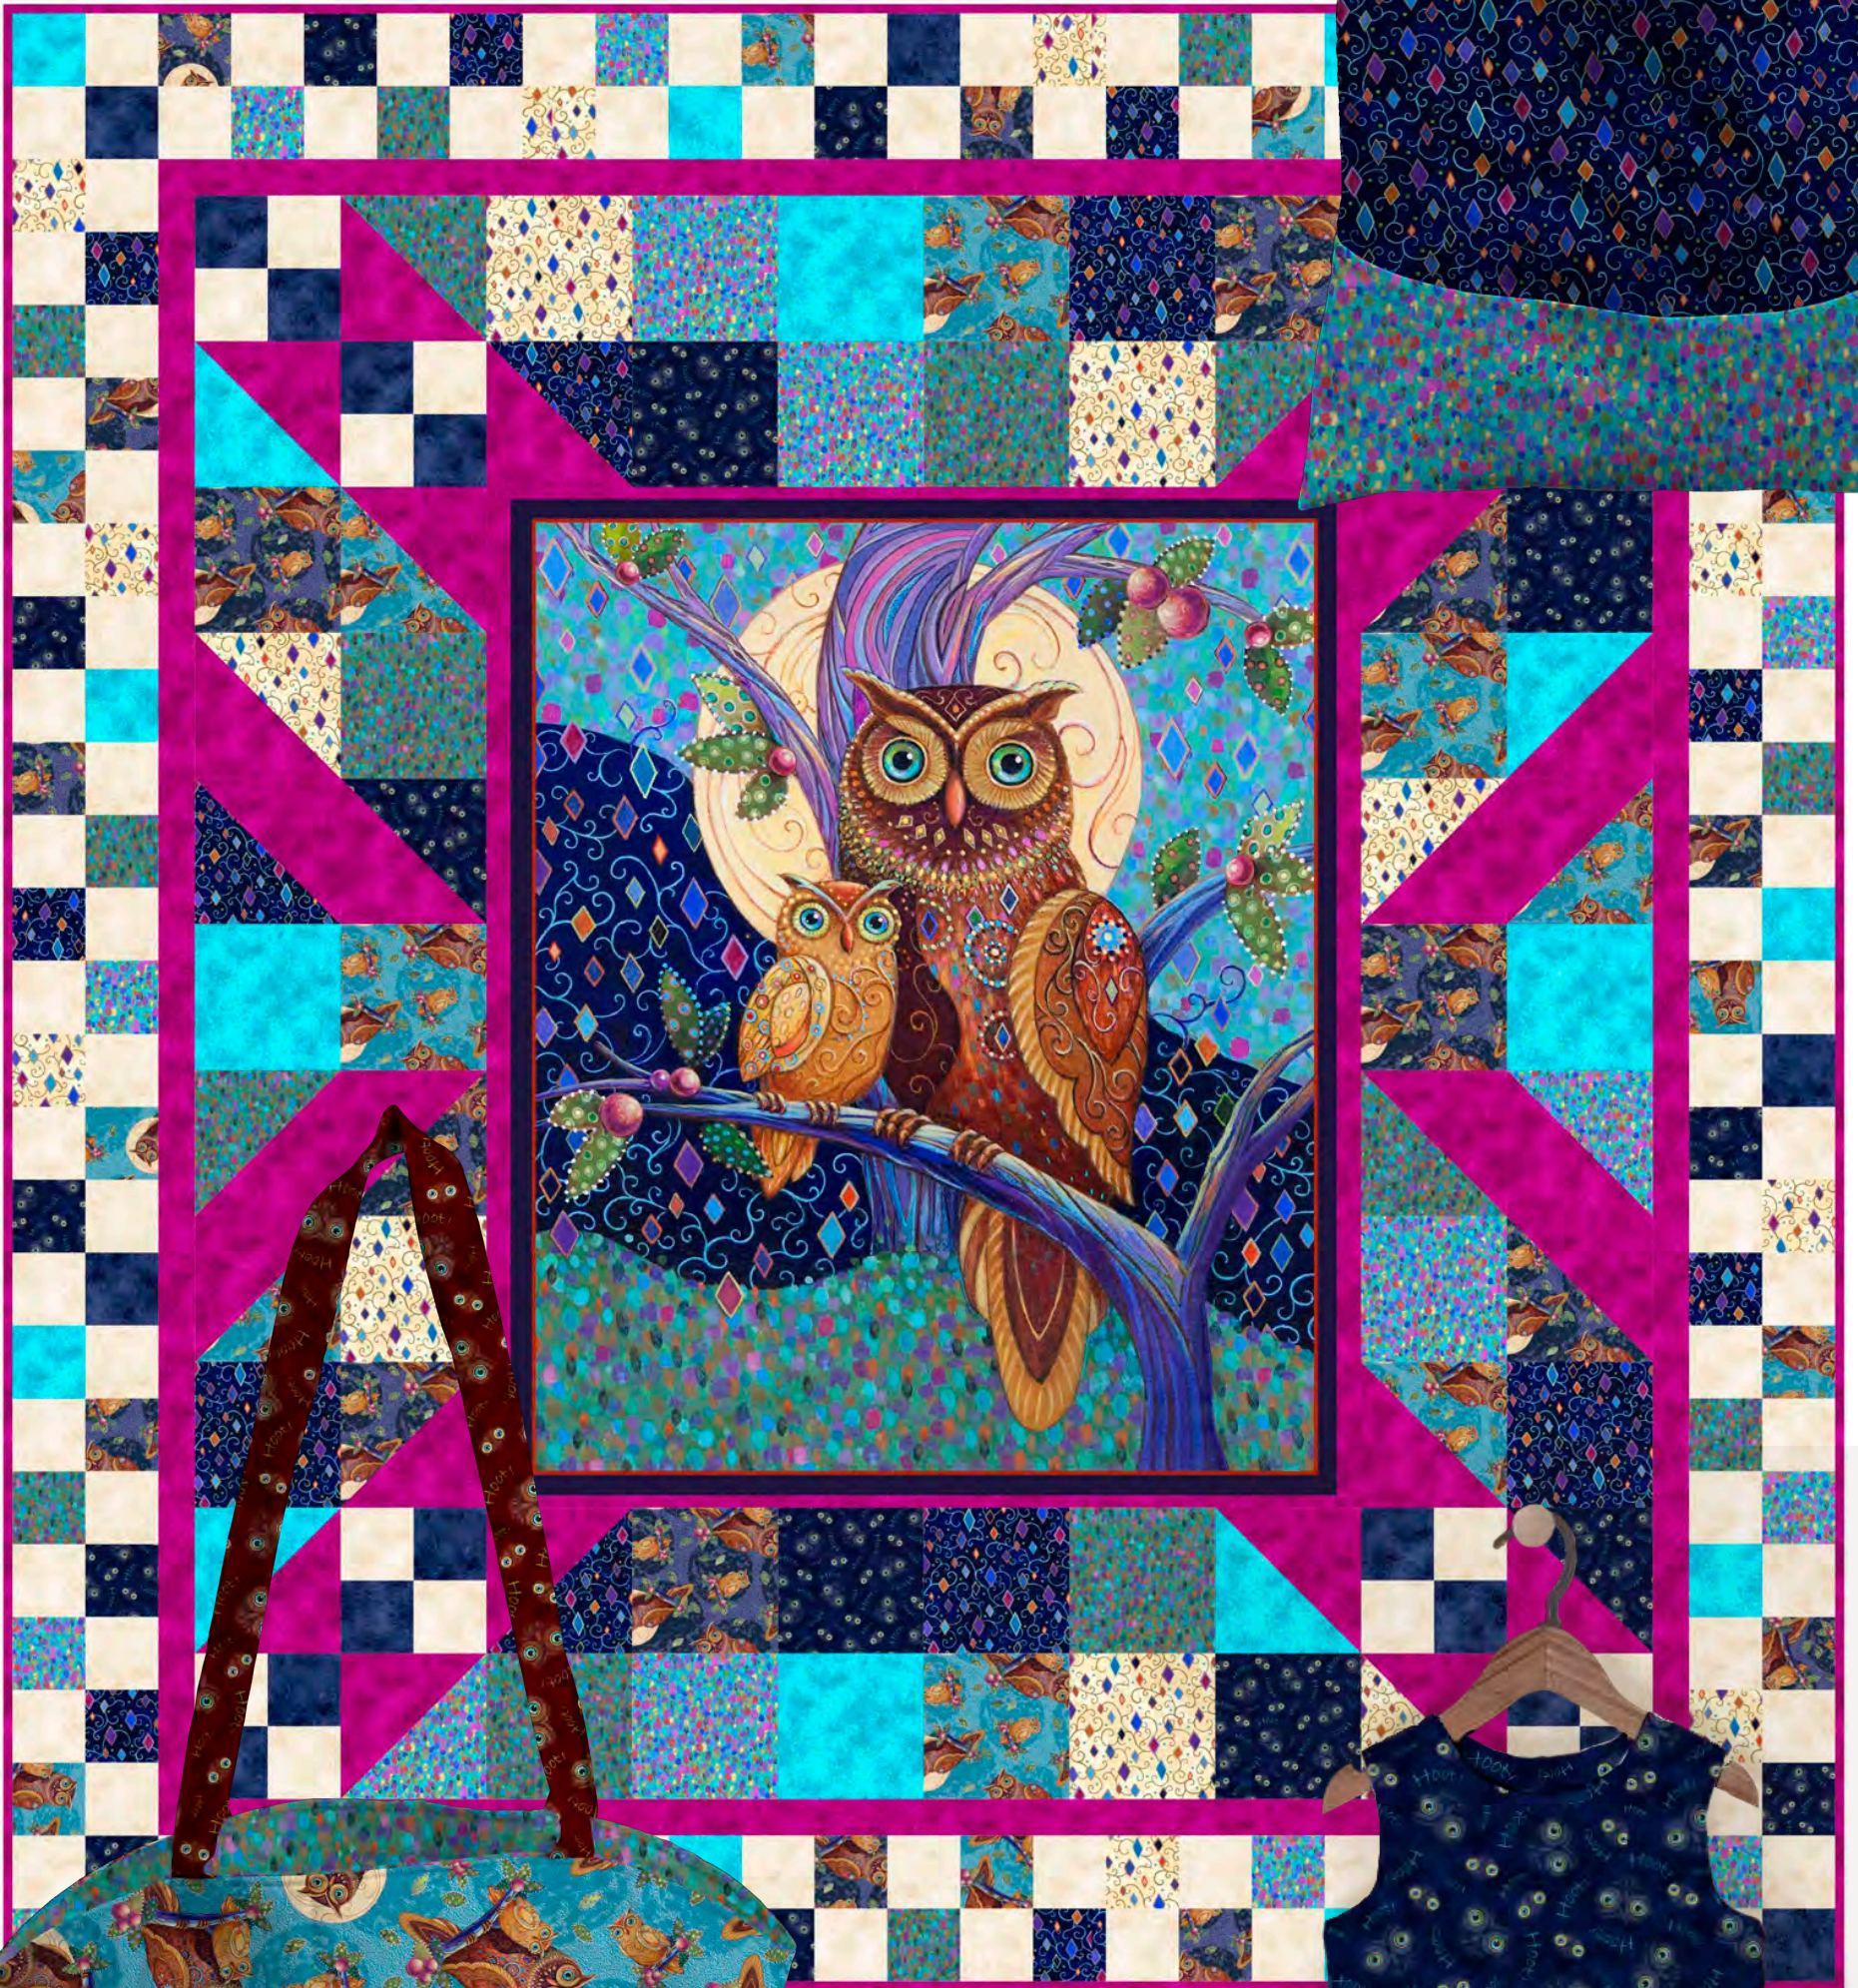

Opulent Owls By Marjorie Sarnat

Villa Rosa Pattern:
Tabitha Jane

Swirly Girls Design Pattern:
Panel Blast 75" x 81"

#SGD071, PANEL BLAST
FORSALE PATTRN 8004 F

Sew Cute & Quirky Pattern:
Walkabout Tote

#SCAQWASP6, WALKABOUTTOTE
FORSALE PATTRN 8010 H

Inspired by CKC Pattern:
Robbin's Ruffle

Patterns without UPCs are not distributed by QT
but are available via the Pattern designer or online as stated.

29734 X Owl Panel (36")

29735 N Tossed Owls

29735 Q Tossed Owls

29736 A Diamond Scroll

29736 E Diamond Scroll

29736 N Diamond Scroll

29737 A
Hoot & Owl Eyes

29737 N
Hoot & Owl Eyes

29738 B
Brushstroke

29738 G
Brushstroke

Suggested Coordinates