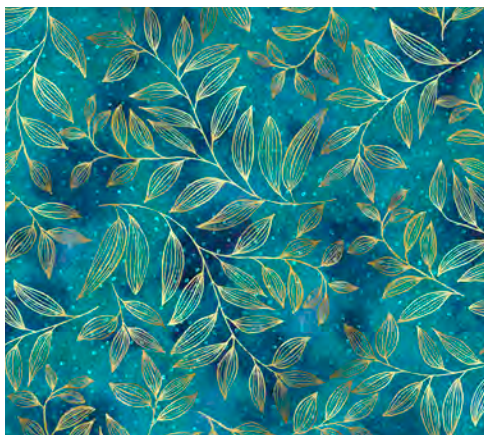

#PBA272, RUNNING W/SCISSORS PATTRN
FORSALE PATTRN 8002E

0 16542 22113 1

Around the Bobbin Pattern:
Clearly Organized

#ATB205, CLEARLY ORGANIZED
FORSALE PATTRN 8013 A

0 16542 32822 9

Swirly Girls Design Pattern:
Tenfold 58" x 70"

#SGD082, TENFOLD
FORSALE PATTRN 80043

0 16542 52553 6

Images without patterns indicated are for inspiration only. Similar projects may be found online.

29828 Z Large Circle Geo

29829 N Sprig Toile Geo

29829 Z Sprig Toile Geo

29830 F Sprig Toile

29830 Q Sprig Toile

29831 B Sm. Circle Geo

29831 Q Sm. Circle Geo

29831 S Sm. Circle Geo

29832 X Diagonal Decorative Stripe

Pre-Cuts

(9) Fat Quarters