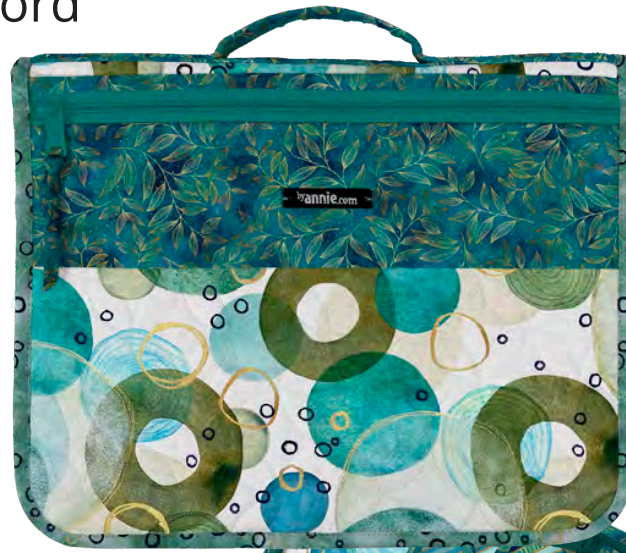

Mediterranea By Jocelyn Benford

Around the Bobbin Pattern:
Coaster Ride

#ATB 187, COASTER RIDE
FORSALE PATTRN 8013 H

0 16542 35847 9

#ATB 188, COASTER REFILL
FORSALE PATTRN 8013 I

0 16542 35848 6

byAnnie.com Pattern:
Running with Scissors

#PBA272, RUNNING W/SCISSORS PATTRN
FORSALE PATTRN 8002E

0 16542 22113 1

Around the Bobbin Pattern:
Clearly Organized

#ATB205, CLEARLY ORGANIZED
FORSALE PATTRN 8013 A

0 16542 32822 9

Swirly Girls Design Pattern:
Tenfold 58" x 70"