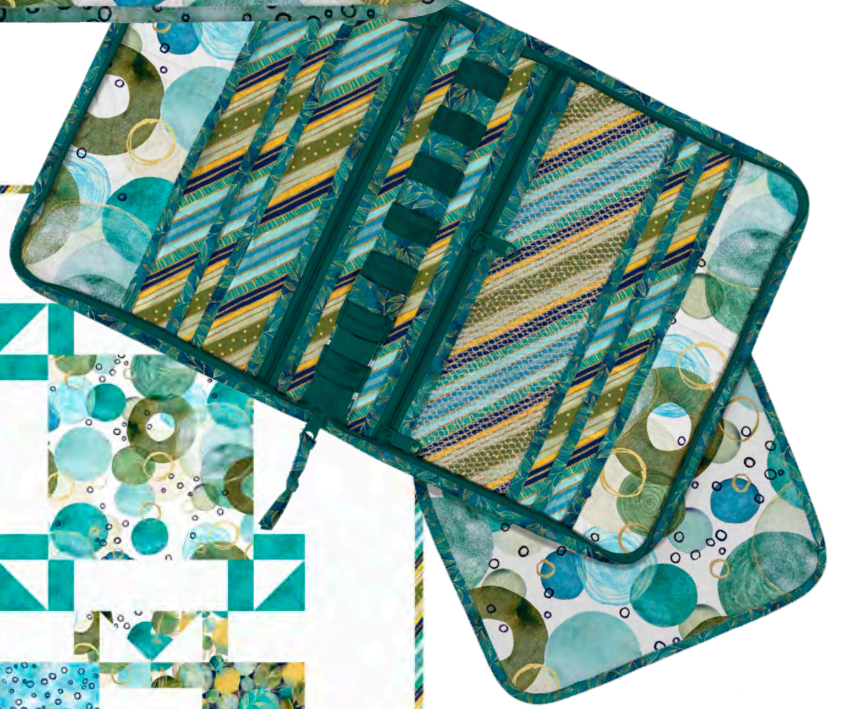

Mediterranea By Jocelyn Benford

Around the Bobbin Pattern:
Coaster Ride

#ATB 187, COASTER RIDE
FORSALE PATTRN 8013 H

0 16542 35847 9

#ATB 188, COASTER REFILL
FORSALE PATTRN 8013 I

0 16542 35848 6

byAnnie.com Pattern:
Running with Scissors

#PBA272, RUNNING W/SCISSORS PATTRN
FORSALE PATTRN 8002E

0 16542 22113 1

Around the Bobbin Pattern:
Clearly Organized

#ATB205, CLEARLY ORGANIZED
FORSALE PATTRN 8013 A

0 16542 32822 9

Swirly Girls Design Pattern:
Tenfold 58" x 70"

#SGD082, TENFOLD
FORSALE PATTRN 80043

0 16542 52553 6

Images without patterns indicated are for inspiration only. Similar projects may be found online.

29828 Z Large Circle Geo

29829 N Sprig Toile Geo

29829 Z Sprig Toile Geo

29830 F Sprig Toile

29830 Q Sprig Toile

29831 B Sm. Circle Geo

29831 Q Sm. Circle Geo

29831 S Sm. Circle Geo

29832 X Diagonal Decorative Stripe

Pre-Cuts

(9) Fat Quarters