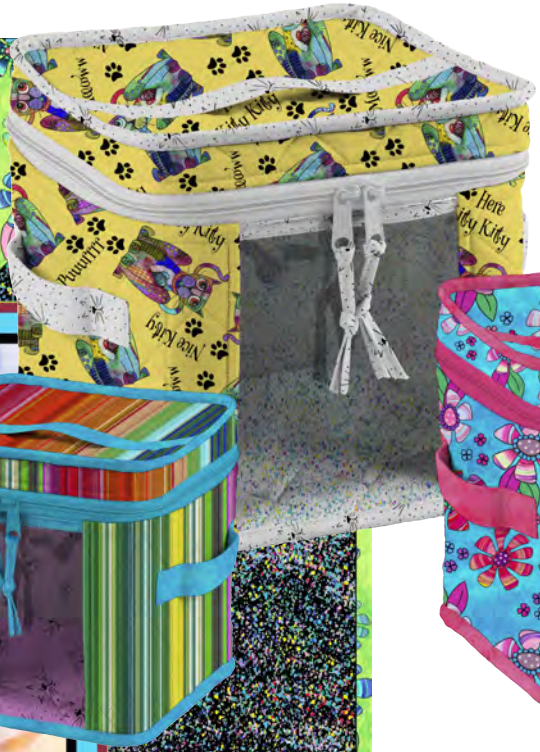

HERE KITTY KITTY

byAnnie Pattern:
Room with a View

#PBA291, ROOM WITH A VIEW
FOR SALE PATTRN 8002J

byannie Pattern:
Pack It In

#PBA253, PACK IT IN
FORSALE PATTRN 8002 3

byAnnie Pattern:
Snapshot Bag

#PBA299-00, SNAPSHOT
FORSALE PATTRN 80025

DIGITAL
QUILT TOP
AVAILABLE!

M4318 ALL15
0 16542 54171 0
15 YARD PUT UP

29957 X
Here Kitty Kitty Panel (24")

0 16542 54100 0
10 YARD PUT UP

0 16542 54097 3
15 YARD PUT UP

29958 X Kitty Decorative Stripe

0 16542 54101 7