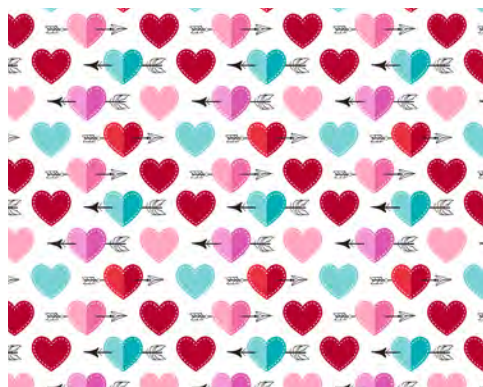

SWEET VALENTINE

Sew Organized Design Pattern:
Caddy Pop UP

#FQG151, POP UP CADDY
FORSALE PATTRN 8011C
0 16542 45105 7

Sew Cute & Quirky Pattern:
Letter Surprise Me

#SCAQ, LETTER SURPRISE ME
FORSALE PATTRN 8010 E

30022 P Scooter Valentine

30023 J Valentine Phrases Toss

30024 P Heart Balloons

30024 Q Heart Balloons

30025 J Packed Hearts

30025 R Packed Hearts

30026 Z Cupid Hearts

30026 J Cupid Hearts