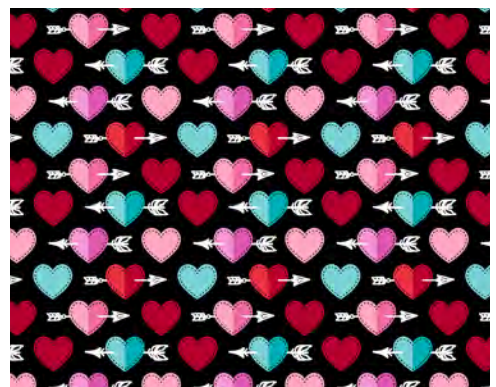

SWEET VALENTINE

Sew Organized Design Pattern:
Caddy Pop UP

#FQG151, POP UP CADDY
FORSALE PATTRN 8011C
0 16542 45105 7

Sew Cute & Quirky Pattern:
Letter Surprise Me

#SCAQ, LETTER SURPRISE ME
FORSALE PATTRN 8010 E

30022 P Scooter Valentine

30023 J Valentine Phrases Toss

30024 P Heart Balloons

30024 Q Heart Balloons

30025 J Packed Hearts

30025 R Packed Hearts

30026 Z Cupid Hearts

30026 J Cupid Hearts