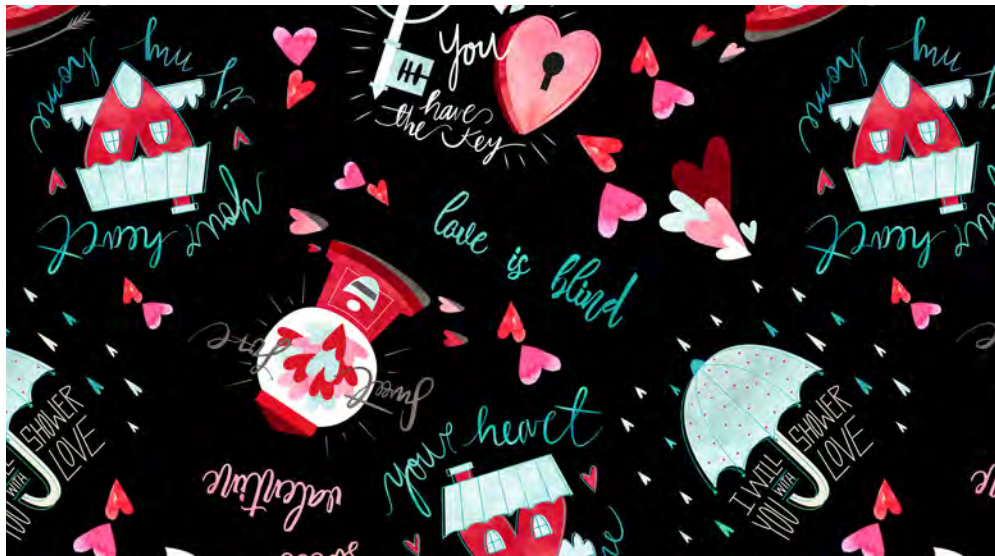

30022 P Scooter Valentine