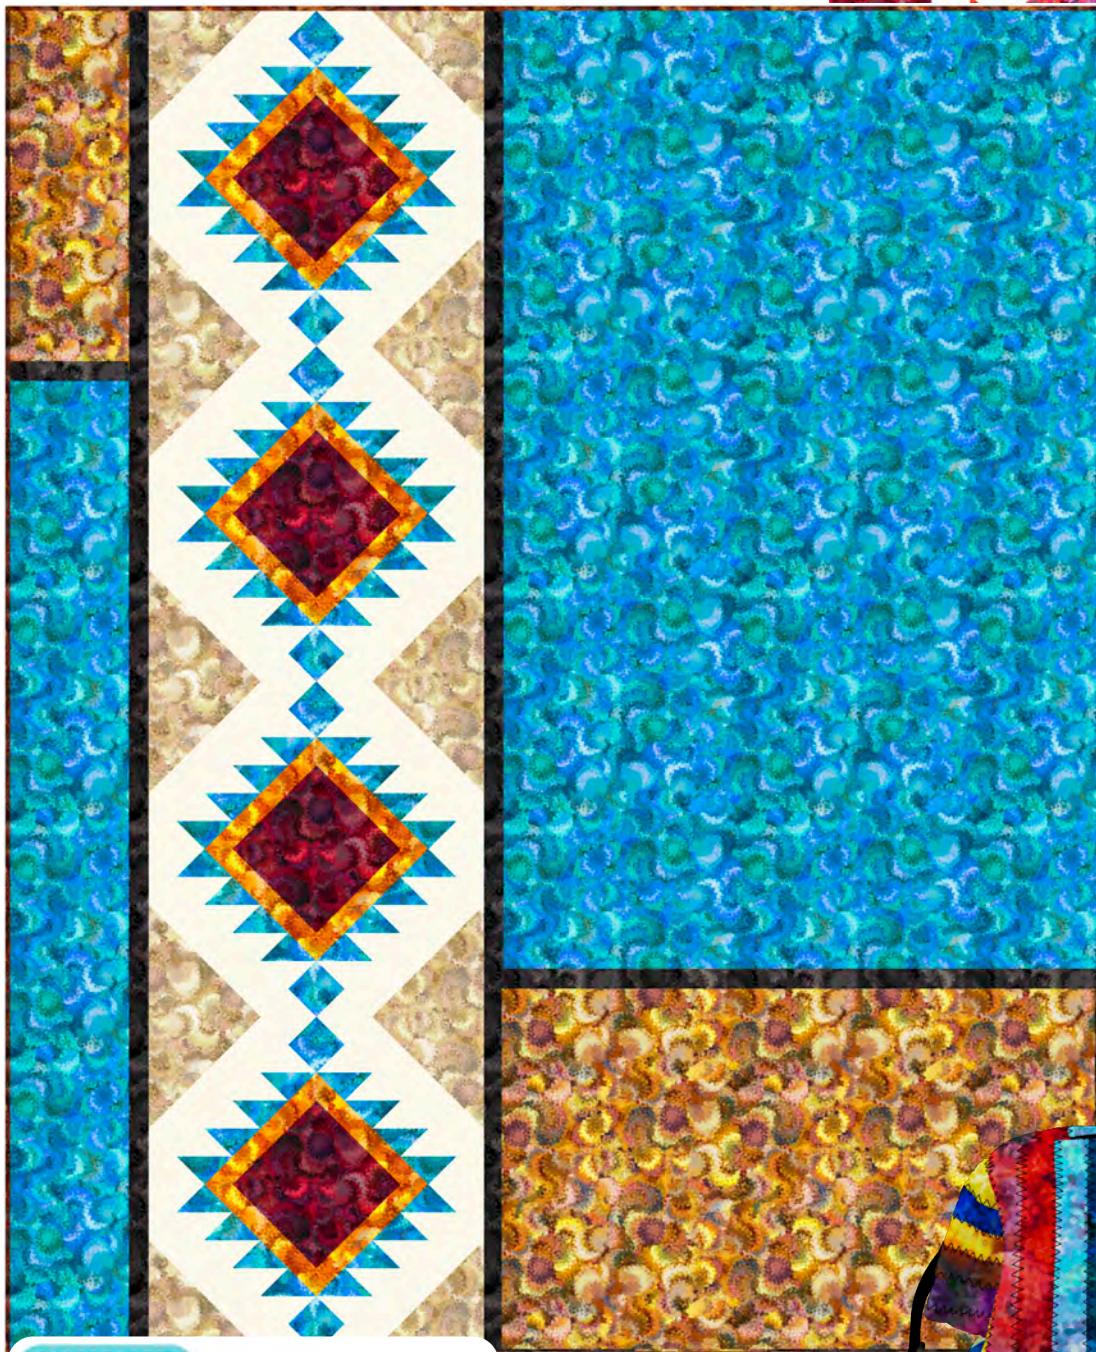

# Serendipity

Recommended Ruler

Studio 180 Designs Pattern:  
Sugar & Spice - 45" x 62"

Required Rulers

Grainline Studio Pattern:  
Tamarack 0-18 Size 14-30

Poorhouse Quilt Designs Pattern:  
Desert Breeze - 45" x 51½"

Quiltsmart Pattern:  
Mondo Tote - for inspiration only not distributed by QT

Aunties Two Pattern:  
Kaleidoscope

# Serendipity

1 Patterns / 28 Color Combinations  
Orders in by September 15th will ship mid December

30032 S (Yellow)

30032 PZ (Bubblegum)

30032 B (Blue)

30032 A (Tan)

30032 SO (Marigold)

30032 O (Orange)

## Pre-Cuts

**JEWEL**  
(42) 10" Squares  
10SQ SRDP 6PKJ

**RAINBOW**  
(42) 10" Squares  
10SQ SRDP 6PKR

**JEWEL**  
(14) Fat Quarters  
FATQU SRDP 3PKJ

**RAINBOW**  
(14) Fat Quarters  
FATQU SRDP 3PKR