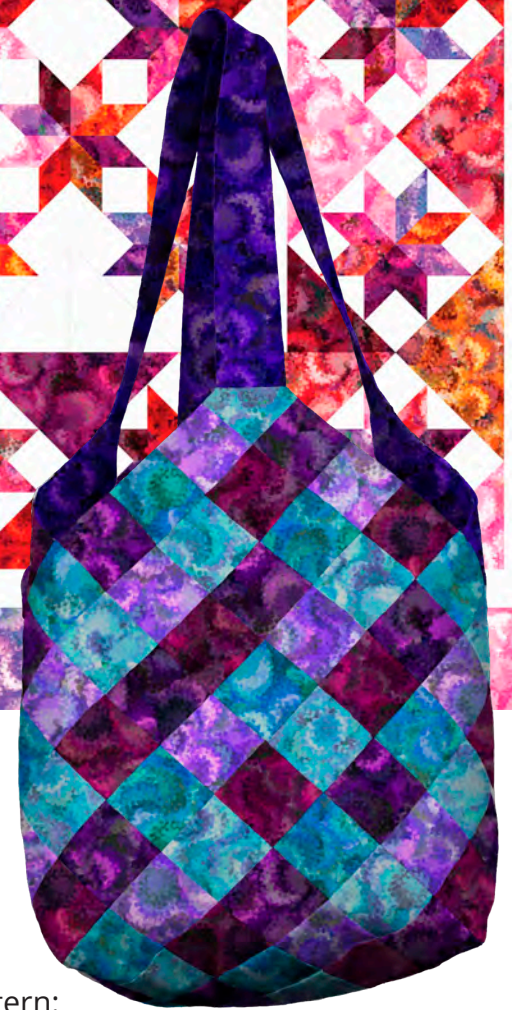

# Serendipity

Recommended Ruler

Studio 180 Designs Pattern:  
Sugar & Spice - 45" x 62"

Required Rulers

Grainline Studio Pattern:  
Tamarack 0-18 Size 14-30

Poorhouse Quilt Designs Pattern:  
Desert Breeze - 45" x 51½"

Quiltsmart Pattern:  
Mondo Tote - for inspiration only not distributed by QT

Aunties Two Pattern:  
Kaleidoscope

# Serendipity

1 Patterns / 28 Color Combinations  
Orders in by September 15th will ship mid December

30032 S (Yellow)

30032 PZ (Bubblegum)

30032 B (Blue)

30032 A (Tan)

30032 SO (Marigold)

30032 O (Orange)

## Pre-Cuts

**JEWEL**  
(42) 10" Squares  
10SQ SRDP 6PKJ

**RAINBOW**  
(42) 10" Squares  
10SQ SRDP 6PKR

**JEWEL**  
(14) Fat Quarters  
FATQU SRDP 3PKJ

**RAINBOW**  
(14) Fat Quarters  
FATQU SRDP 3PKR