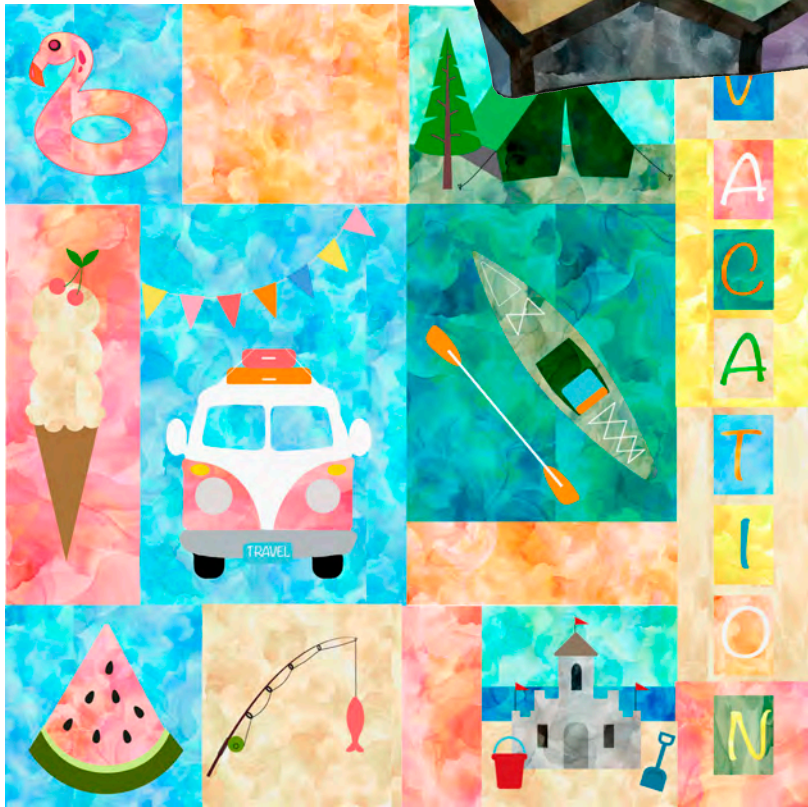

Aura

Whole Circle Studio Pattern:
Big Island Sky

#SWCS028, BIG ISLAND SKY

FORSL PATTRN 8007D

0 16542 41399 4

Fabric Cafe Pattern:

Waves Quilt Make It Patriotic with 3-YD Quilts

#32342, MAKE IT PATRIOTIC 3YD

FORSALE PATTRN 8008Z

0 16542 81406 7

Poorhouse Quilt Design Pattern:
Honeycomb Handbag

#PQD216, HONYCMB HANDBAG

FORSALE PATTRN 8017G

0 16542 44387 8

Laurie Kent Designs Pattern:
Vacation Time

#LKD803 VACATION

FORSL CD 8033D

0 16542 41488 5

Whole Circle Studio Pattern:
Sew Speedy

#SWCS014, SEW SPEEDY

FORSL PATTRN 8007E

0 16542 41400 7

1 Patterns / 42 Color Combinations
Orders in by December 15th will ship end of March