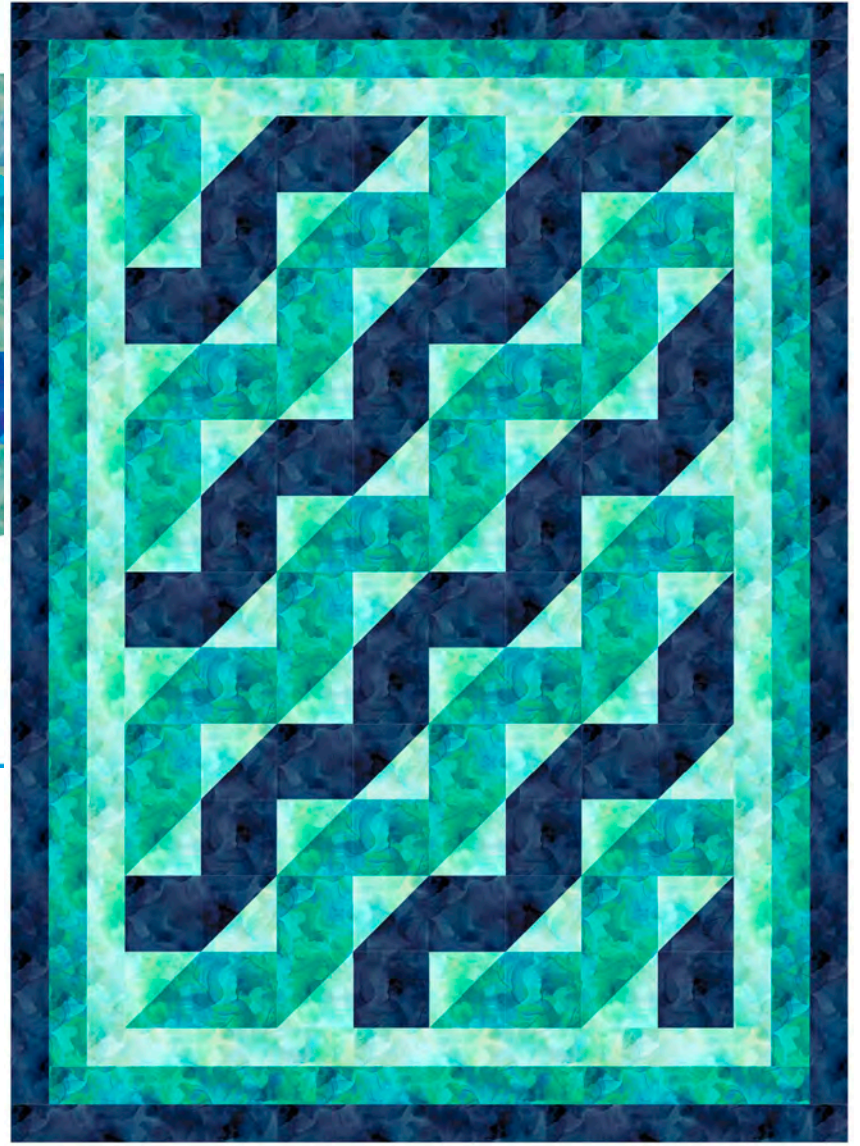

Aura

Whole Circle Studio Pattern:
Big Island Sky

#SWCS028, BIG ISLAND SKY

FORSL PATTRN 8007D

0 16542 41399 4

Fabric Cafe Pattern:

Waves Quilt Make It Patriotic with 3-YD Quilts

#32342, MAKE IT PATRIOTIC 3YD

FORSALE PATTRN 8008Z

0 16542 81406 7

Poorhouse Quilt Design Pattern:
Honeycomb Handbag

#PQD216, HONYCMB HANDBAG

FORSALE PATTRN 8017G

0 16542 44387 8

Laurie Kent Designs Pattern:
Vacation Time

#LKD803 VACATION

FORSL CD 8033D

0 16542 41488 5

Whole Circle Studio Pattern:
Sew Speedy

#SWCS014, SEW SPEEDY

FORSL PATTRN 8007E

0 16542 41400 7

1 Patterns / 42 Color Combinations
Orders in by December 15th will ship end of March

30198 V Purple

30198 VK Plum

30198 W Midnight

30198 WB Denim

30198 Y Royal

Pre-Cuts

(22) FQ - BRIGHTS

FATQU AURA 3PKB