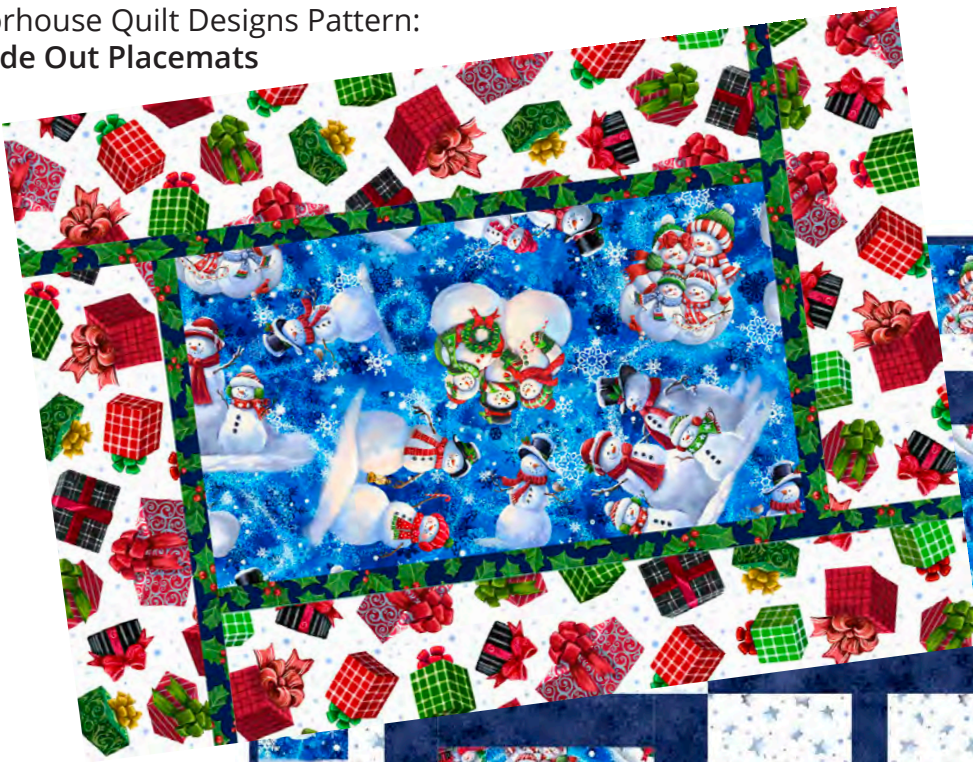

Snowman Holiday by Gina Lee Jane

Poorhouse Quilt Designs Pattern:
Inside Out Placemats

Fabric Cafe Pattern:
Valor - from the book *Make it Patriotic With 3-Yard Quilts*

#32342, MAKE IT PATRIOTIC 3YD
FORSALE PATTRN 8008Z

#PQD214, INSIDE OUT MATS
FORSALE PATTRN 8017B

Lazy Girl Designs Pattern:
Harper Holdall

#LGD 148, HARPER HOLDALL
FORSALE PATTRN 8001P

QT Free Remix Pattern:
Envelope Pillow

All Designs Shown at 50%
*except where noted