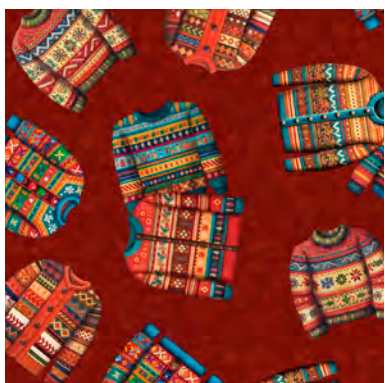

30404 M Sweater Toss *25%

0 16542 33617 0