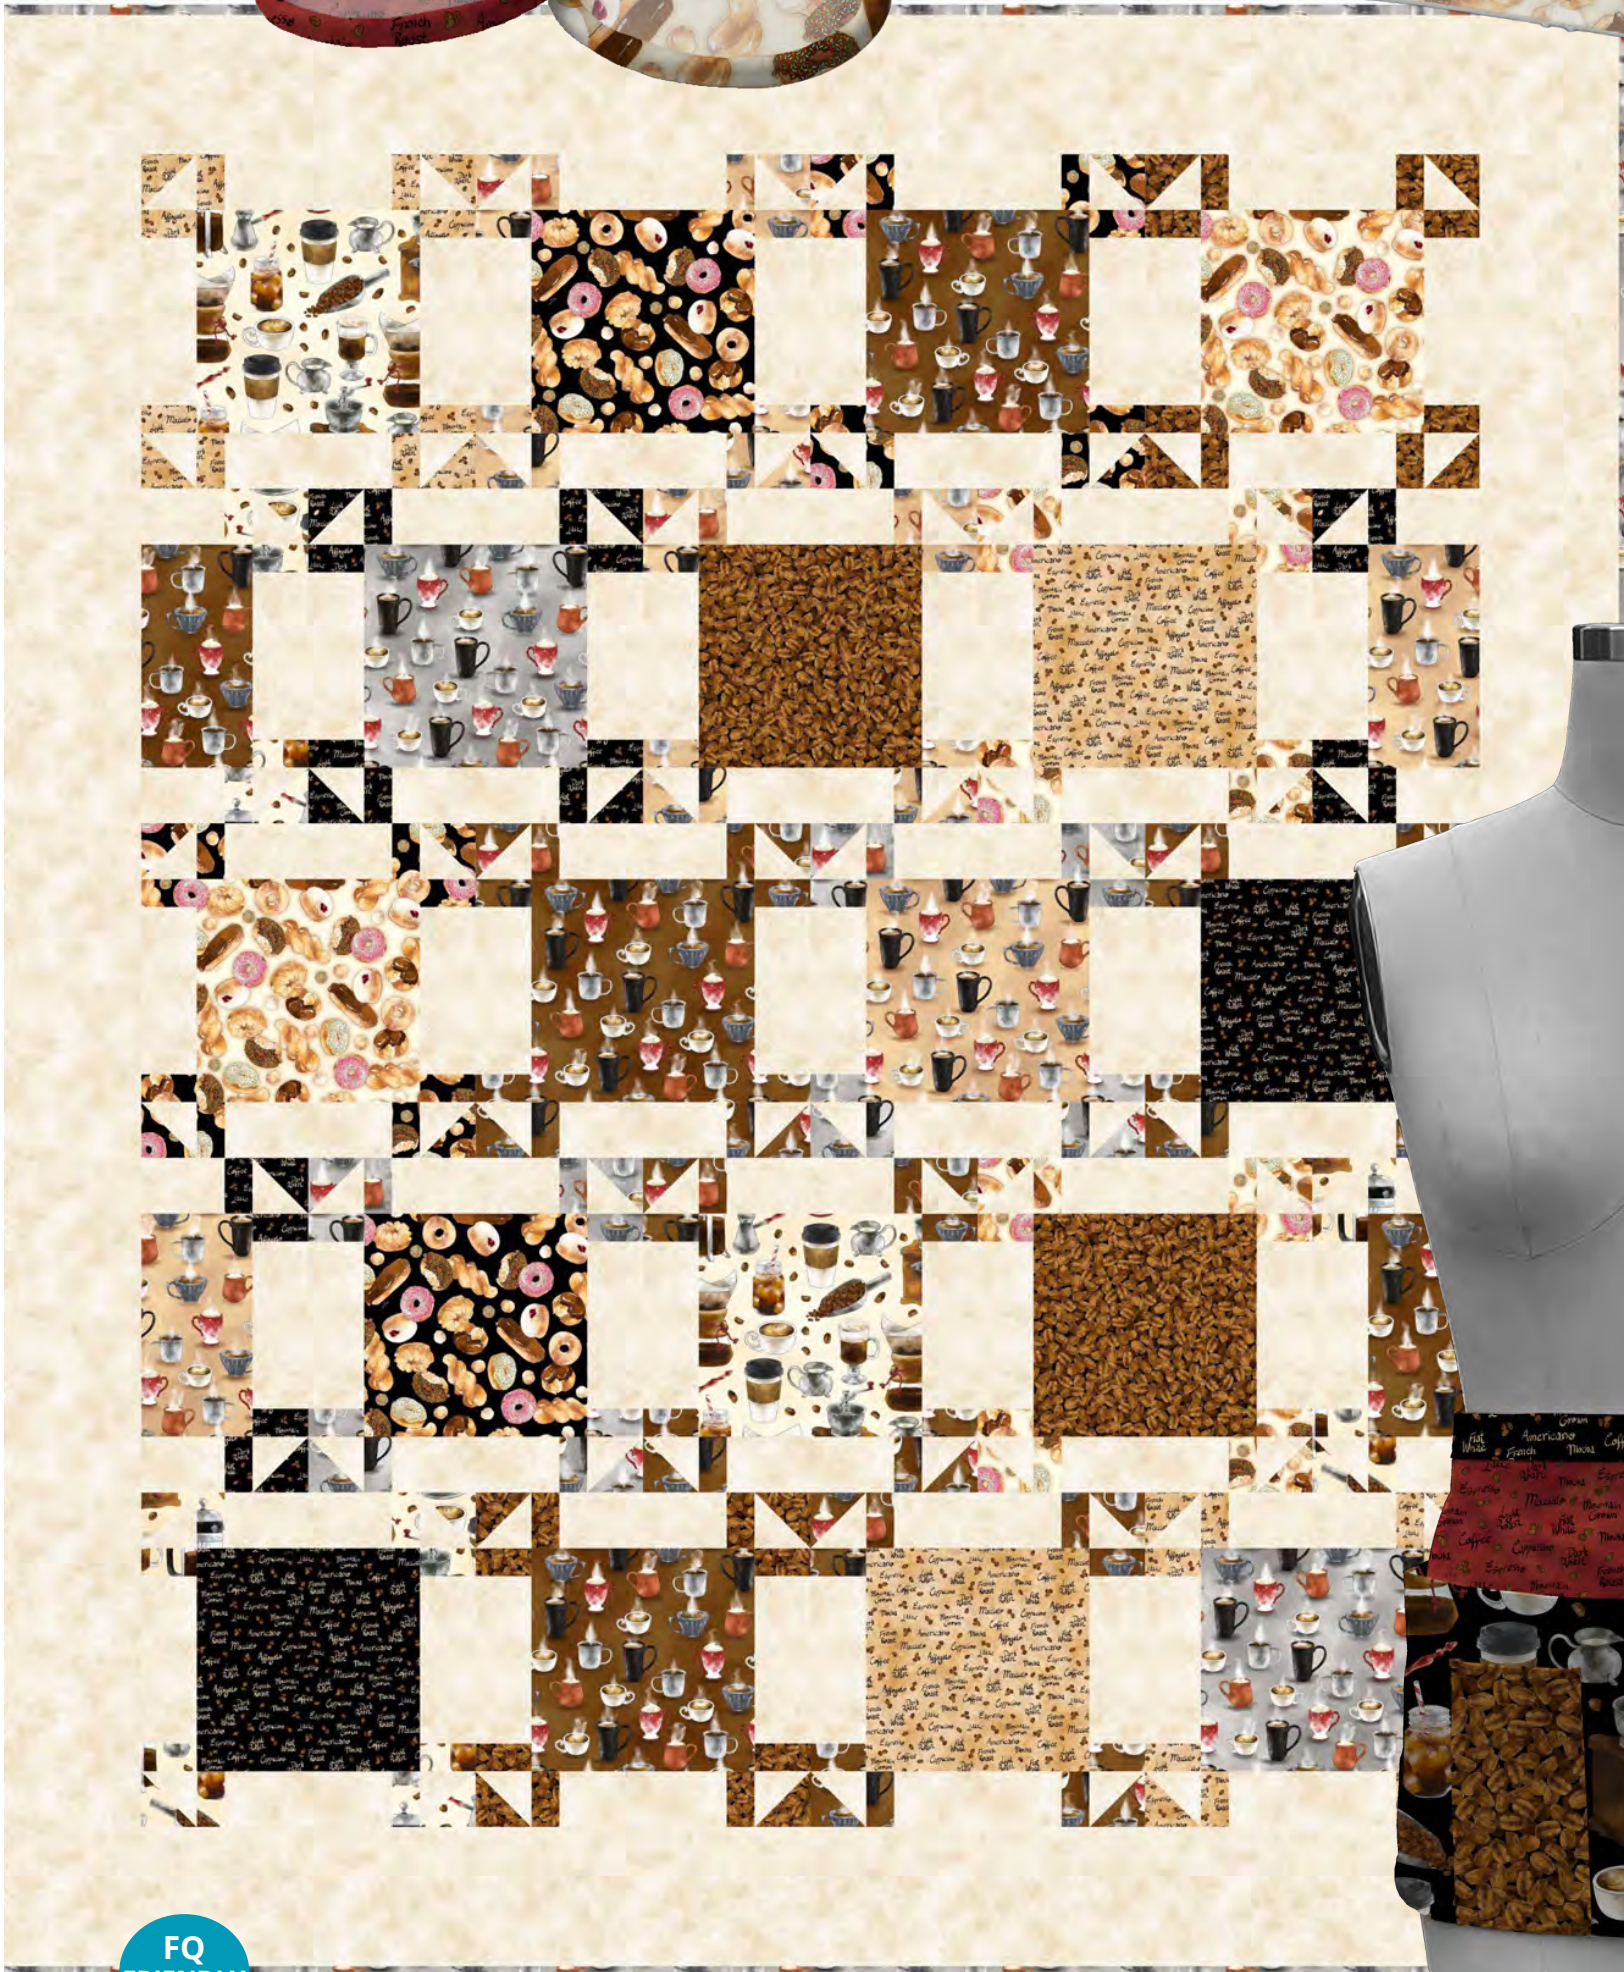

## Around the Bobbin Pattern: Hot Stuff Oven Mitt

#ATB184, HOT STUFF OVEN MITT  
FORSALE PATTRN 8013 B  
0 16542 32823 6

#ATB185, HOT STUFF MITT REFILL  
FORSALE PATTRN 8013 C  
0 16542 32824 3

## Around the Bobbin Pattern: Coaster Ride

#ATB 187, COASTER RIDE  
FORSALE PATTRN 8013 H  
0 16542 35847 9

#ATB 188, COASTER REFILL  
FORSALE PATTRN 8013 I  
0 16542 35848 8

**FQ FRIENDLY**

Swirly Girl Designs Pattern:  
Tenfold 58" x 70"

#SGD082, TENFOLD  
FORSALE PATTRN 80043  
0 16542 52553 6

Villa Rosa Designa Pattern:  
Amanda Jane Apron  
*(not distributed by QT Fabrics)*

*All Designs Shown at 50%*

**30492 E Everything Coffee**

**30492 J Everything Coffee**

**30496 R Coffee Word Toss**

**Suggested Coordinates**

**27935 EZ Rapture**

**27935 AZ Rapture**

**27935 AC Rapture**

**29008 AM Color Dance**

**29008 T Color Dance**

**29008 KZ Color Dance**