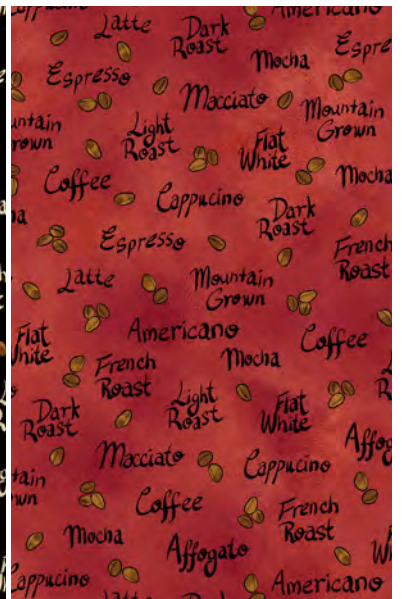

#SGD082, TENFOLD  
FORSALE PATTRN 80043  
0 16542 52553 6

Villa Rosa Designa Pattern:  
Amanda Jane Apron  
*(not distributed by QT Fabrics)*

*All Designs Shown at 50%*

**30492 E Everything Coffee**

**30492 J Everything Coffee**

**30493 E Donuts**

**30493 J Donuts**

**30494 A Steaming Hot Coffee**

**30494 E Steaming Hot Coffee**

**30494 K Steaming Hot Coffee**

**30495 A Coffee Beans**

**30496 E Coffee Word Toss**

**30496 J Coffee Word Toss**

**30496 R Coffee Word Toss**

**Suggested Coordinates**

**27935 EZ Rapture**

**27935 AZ Rapture**

**27935 AC Rapture**

**29008 AM Color Dance**

**29008 T Color Dance**

**29008 KZ Color Dance**