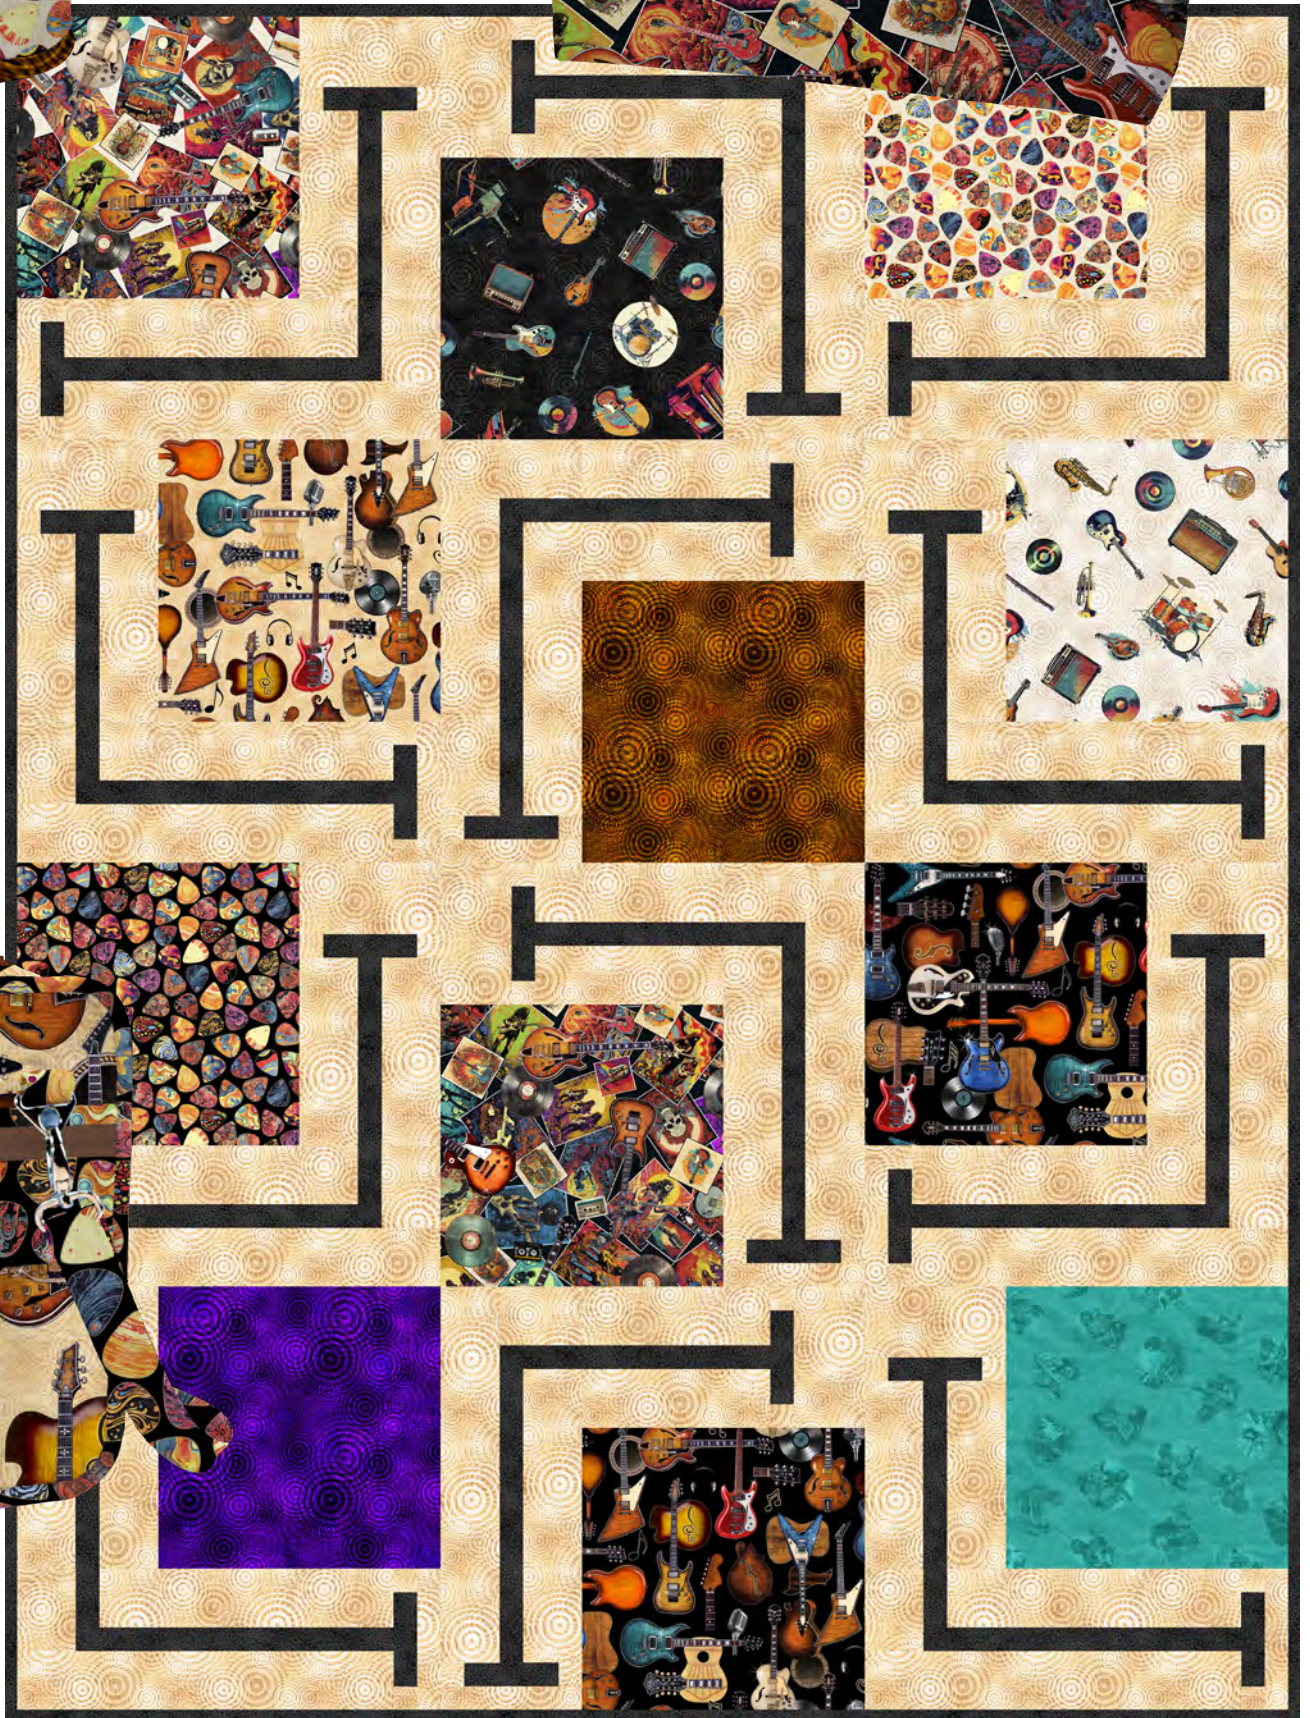

ROCK N ROLL FANTASY

byAnnie.com Pattern:
Flipping Out

#PBA287, FLIPPING OUT CASE PATTRN
FORSALE PATTRN 8002C

0 16542 22108 7

byAnnie.com Pattern:
A Place for Everything

#PBA207-2, A PLACE FOR EVERYTHING
FORSALE PATTRN 8002V

0 16542 30825 2

Around the Bobbin Pattern:
Essential Tote

#ATB-154, ESSENTIAL TOTE
FORSALE PATTRN 8013M

0 16542 38407 2

Maple Island Quilts Pattern: BQ6

MIQ 243_BQ6

FORSALE PATTRN 8015C

0 16542 45930 5

byAnnie.com Pattern:
Room with a View

#PBA291, ROOM WITH A VIEW
FOR SALE PATTERN 8002J

0 16542 24577 9