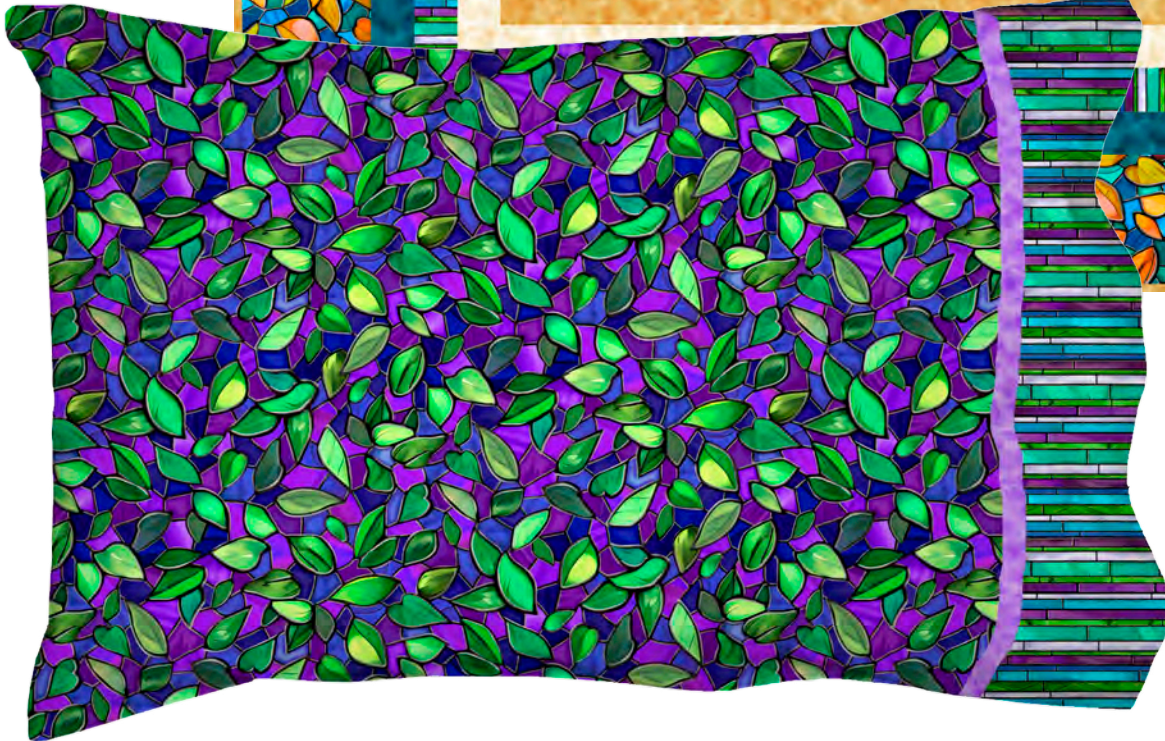

0 16542 46137 7
10 YARD PUT UP

30926 X
Tree of Life Panel (36")

0 16542 46134 6
15 YARD PUT UP

30928 B Stripe
0 16542 46136 0

30928 O Stripe
0 16542 46144 5

30927 A
Leaves
0 16542 46135 3

30927 B
Leaves
0 16542 46143 8

30927 V
Leaves
0 16542 46149 0

Suggested Coordinates

29008 G
Color Dance
0 16542 34345 1

29008 QF
Color Dance
0 16542 34345 1

29008 SK
Color Dance
0 16542 34529 5

29008 TC
Color Dance
0 16542 34545 5

29008 EZ
Color Dance
0 16542 34325 3

29008 AT
Color Dance
0 16542 34285 0

29008 VL
Color Dance
0 16542 34565 3

TREE OF LIFE

QT Free REMIX Pattern:
Framed UP - Available for download at QTFabrics.com when fabric ships.

QT Free REMIX Pattern:
Perfect Pillowcase
Available for download at QTFabrics.com when fabric ships.