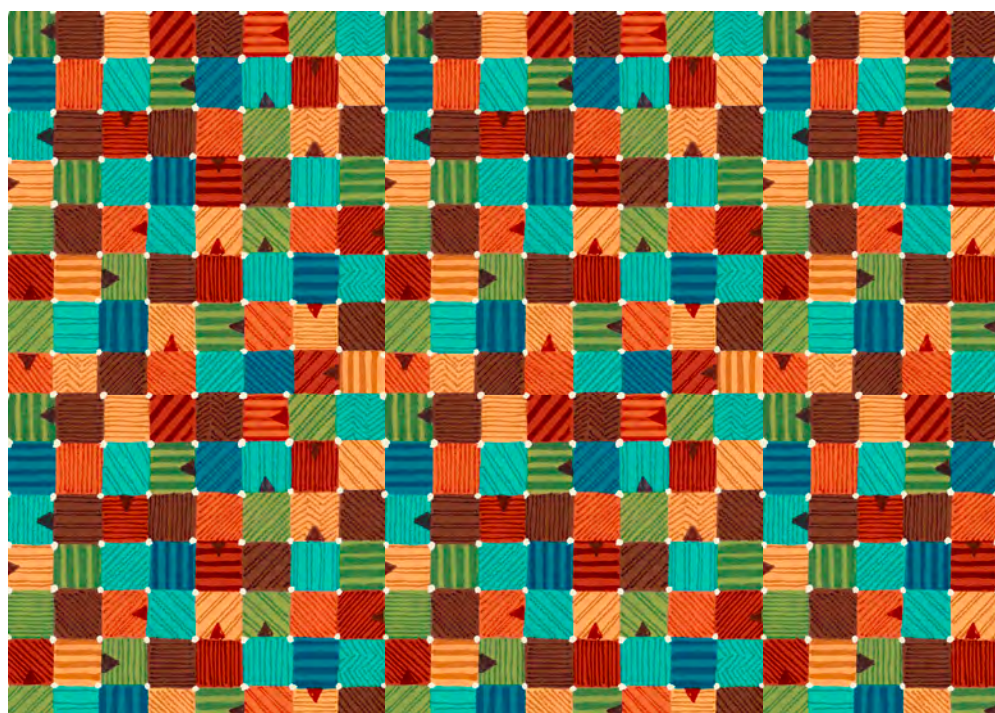

SANTA FE BY CHRISTINE GRAF

Swirly Girls Designs Pattern:
Panel Bliss 54" x 72"

#SGD#081, PANEL BLISS
FORSALE PATTRN 80047

Quiltsmart Designs:
Mondo Tote (not distributed by QT Fabrics -
available from Quiltsmart Designs)

Cactus Queen Quilting Pattern:
Fireworks Placemat - 14" x 19"
& Table Runner - 17" x 51"

#CQQC260, Fireworks
FORSALE PATTRN 8038C

#BSX, BasiX Template
FORSALE PATTRN 8038A

BasiX Template

Poorhouse Quilt Designs:
Desert Breeze Throw 55" x 68"

#PQD-256, DESERT BREEZE
FORSALE PATTRN 8017X

Designs with a **W** are available in WIDE / 108"

All Designs Shown at 50% except where noted

M4485 ALL
0 16542 46230 5
10 YARD PUT UP

M4485 ALL15
0 16542 46231 2
15 YARD PUT UP

30848 X
Geo Patch
0 16542 46194 0 0 16542 46345 6
WIDE

30849 E
Geo Allover
0 16542 46195 7

30849 J
Geo Allover
0 16542 46212 1

30850 X
Geo Squares
0 16542 46196 4

30852 H
Linear Circle Weave
0 16542 46198 8