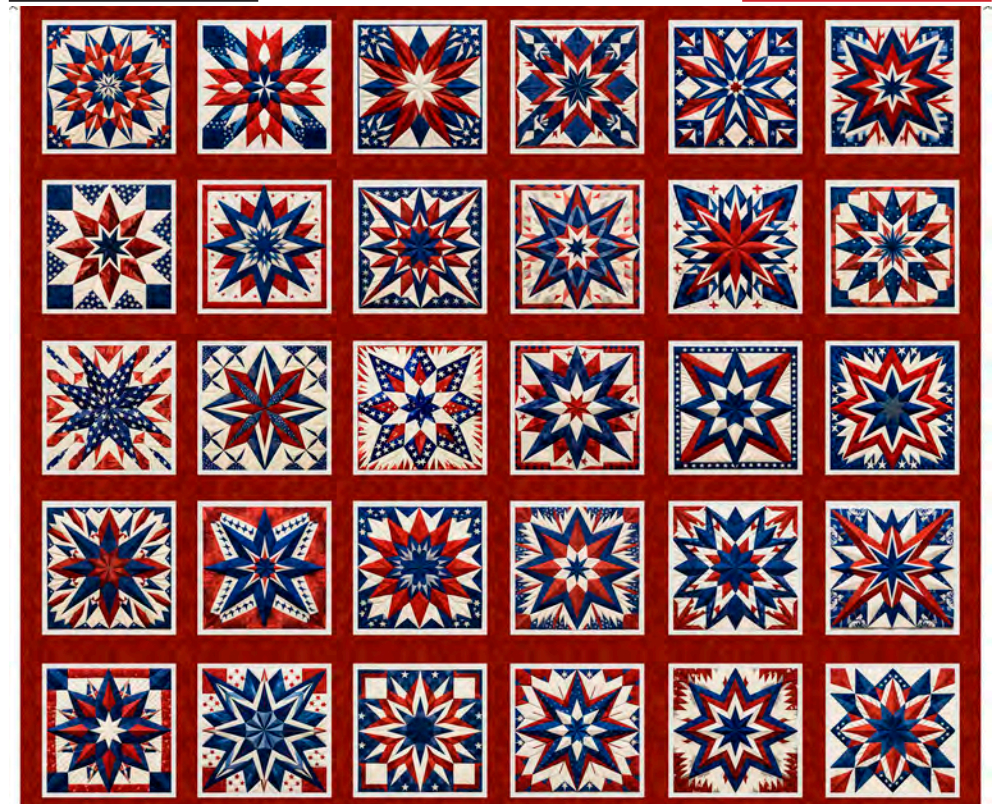

American Tapestry
©DM

Poorhouse Quilt Designs Pattern:
Americana Stars

#PQD-243, AMERICANA STARS

FORSALE PATTRN 8017S

Poorhouse Quilt Designs Pattern:
Fold and Stitch Wreath

#PQD210, FOLDNSTITCH WREATH
FORSALE PATTRN 8017C

Swirly Girls Design Pattern:
Block Talk Stars

SWIRLY GIRLS BLOCK TALK STARS
FOR SALE PATTERN 8004B

Poorhouse Quilt Designs Pattern:
Stars and Bars Bag

#PQD-258, STARS & BARS TOTE

FORSL PATTRN 8017V

Designs with a **W** are available in WIDE / 108"

All Designs Shown at 25% except where noted

M4491 ALL
0 16542 47319 6
10 YARD PUT UP

DIGITAL QUILT TOP AVAILABLE!
0 16542 47685 2

M4491 ALL15
0 16542 47320 2
15 YARD PUT UP

30863 X
US Map Tapestry Panel (36")
0 16542 47282 3 10 YARD PUT UP
0 16542 47273 1 15 YARD PUT UP

30864 X
Eagle Panel (36")
0 16542 47283 0 10 YARD PUT UP
0 16542 47274 8 15 YARD PUT UP

30865 R Quilt Blocks (36")
0 16542 47275 5

30866 N Eagle Blocks (36")
0 16542 47276 2

30867 B Patriotic Collage
0 16542 47277 9