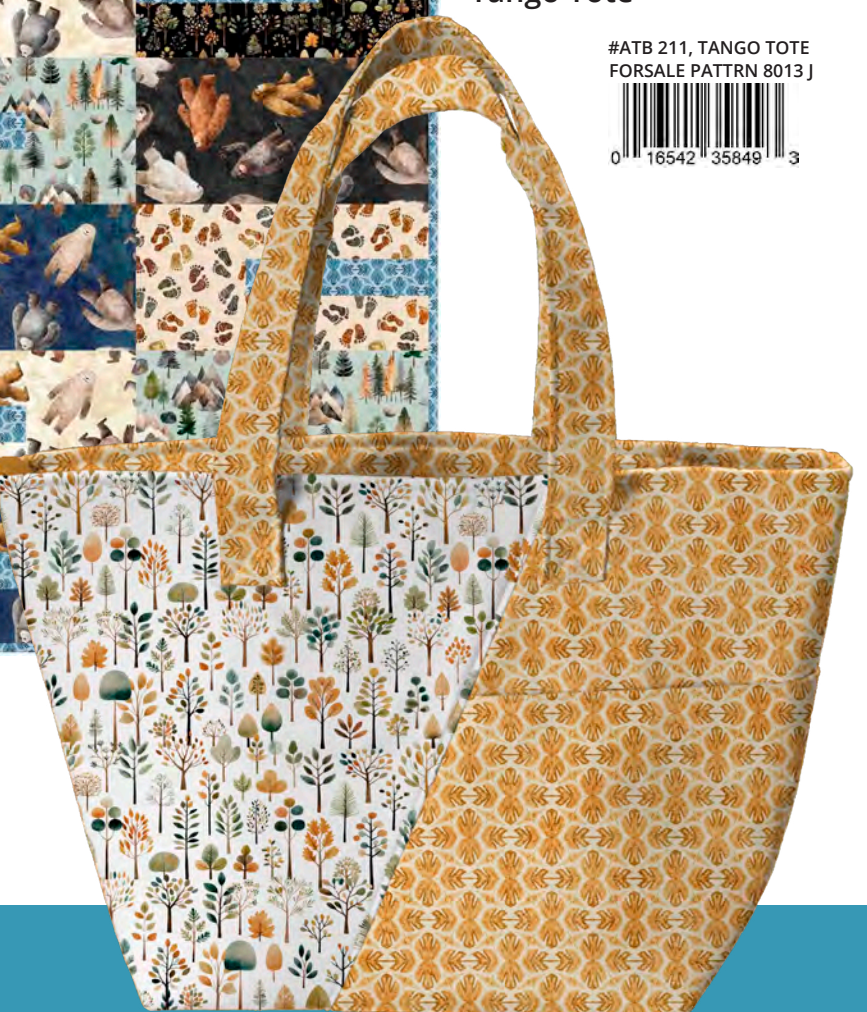

Around the Bobbin Pattern:
Stand and Store

#ATB221, STAND&STORE
FORSALE PATTRN 8013 P

QT Free REMIX Pattern:
Perfect Pillowcase
*(available for download at QTFabrics.com
when fabric ships)*

Around the Bobbin Pattern:
Tango Tote

#ATB 211, TANGO TOTE
FORSALE PATTRN 8013 J

Swirly Girls Designs Pattern:
Side by Side 60" x 72"

#SGD#085, SIDE BY SIDE
FORSALE PATTRN 8004 5

BIGFOOT

7 Patterns / 13 Color Combinations

Orders in by November 15th will ship end of February