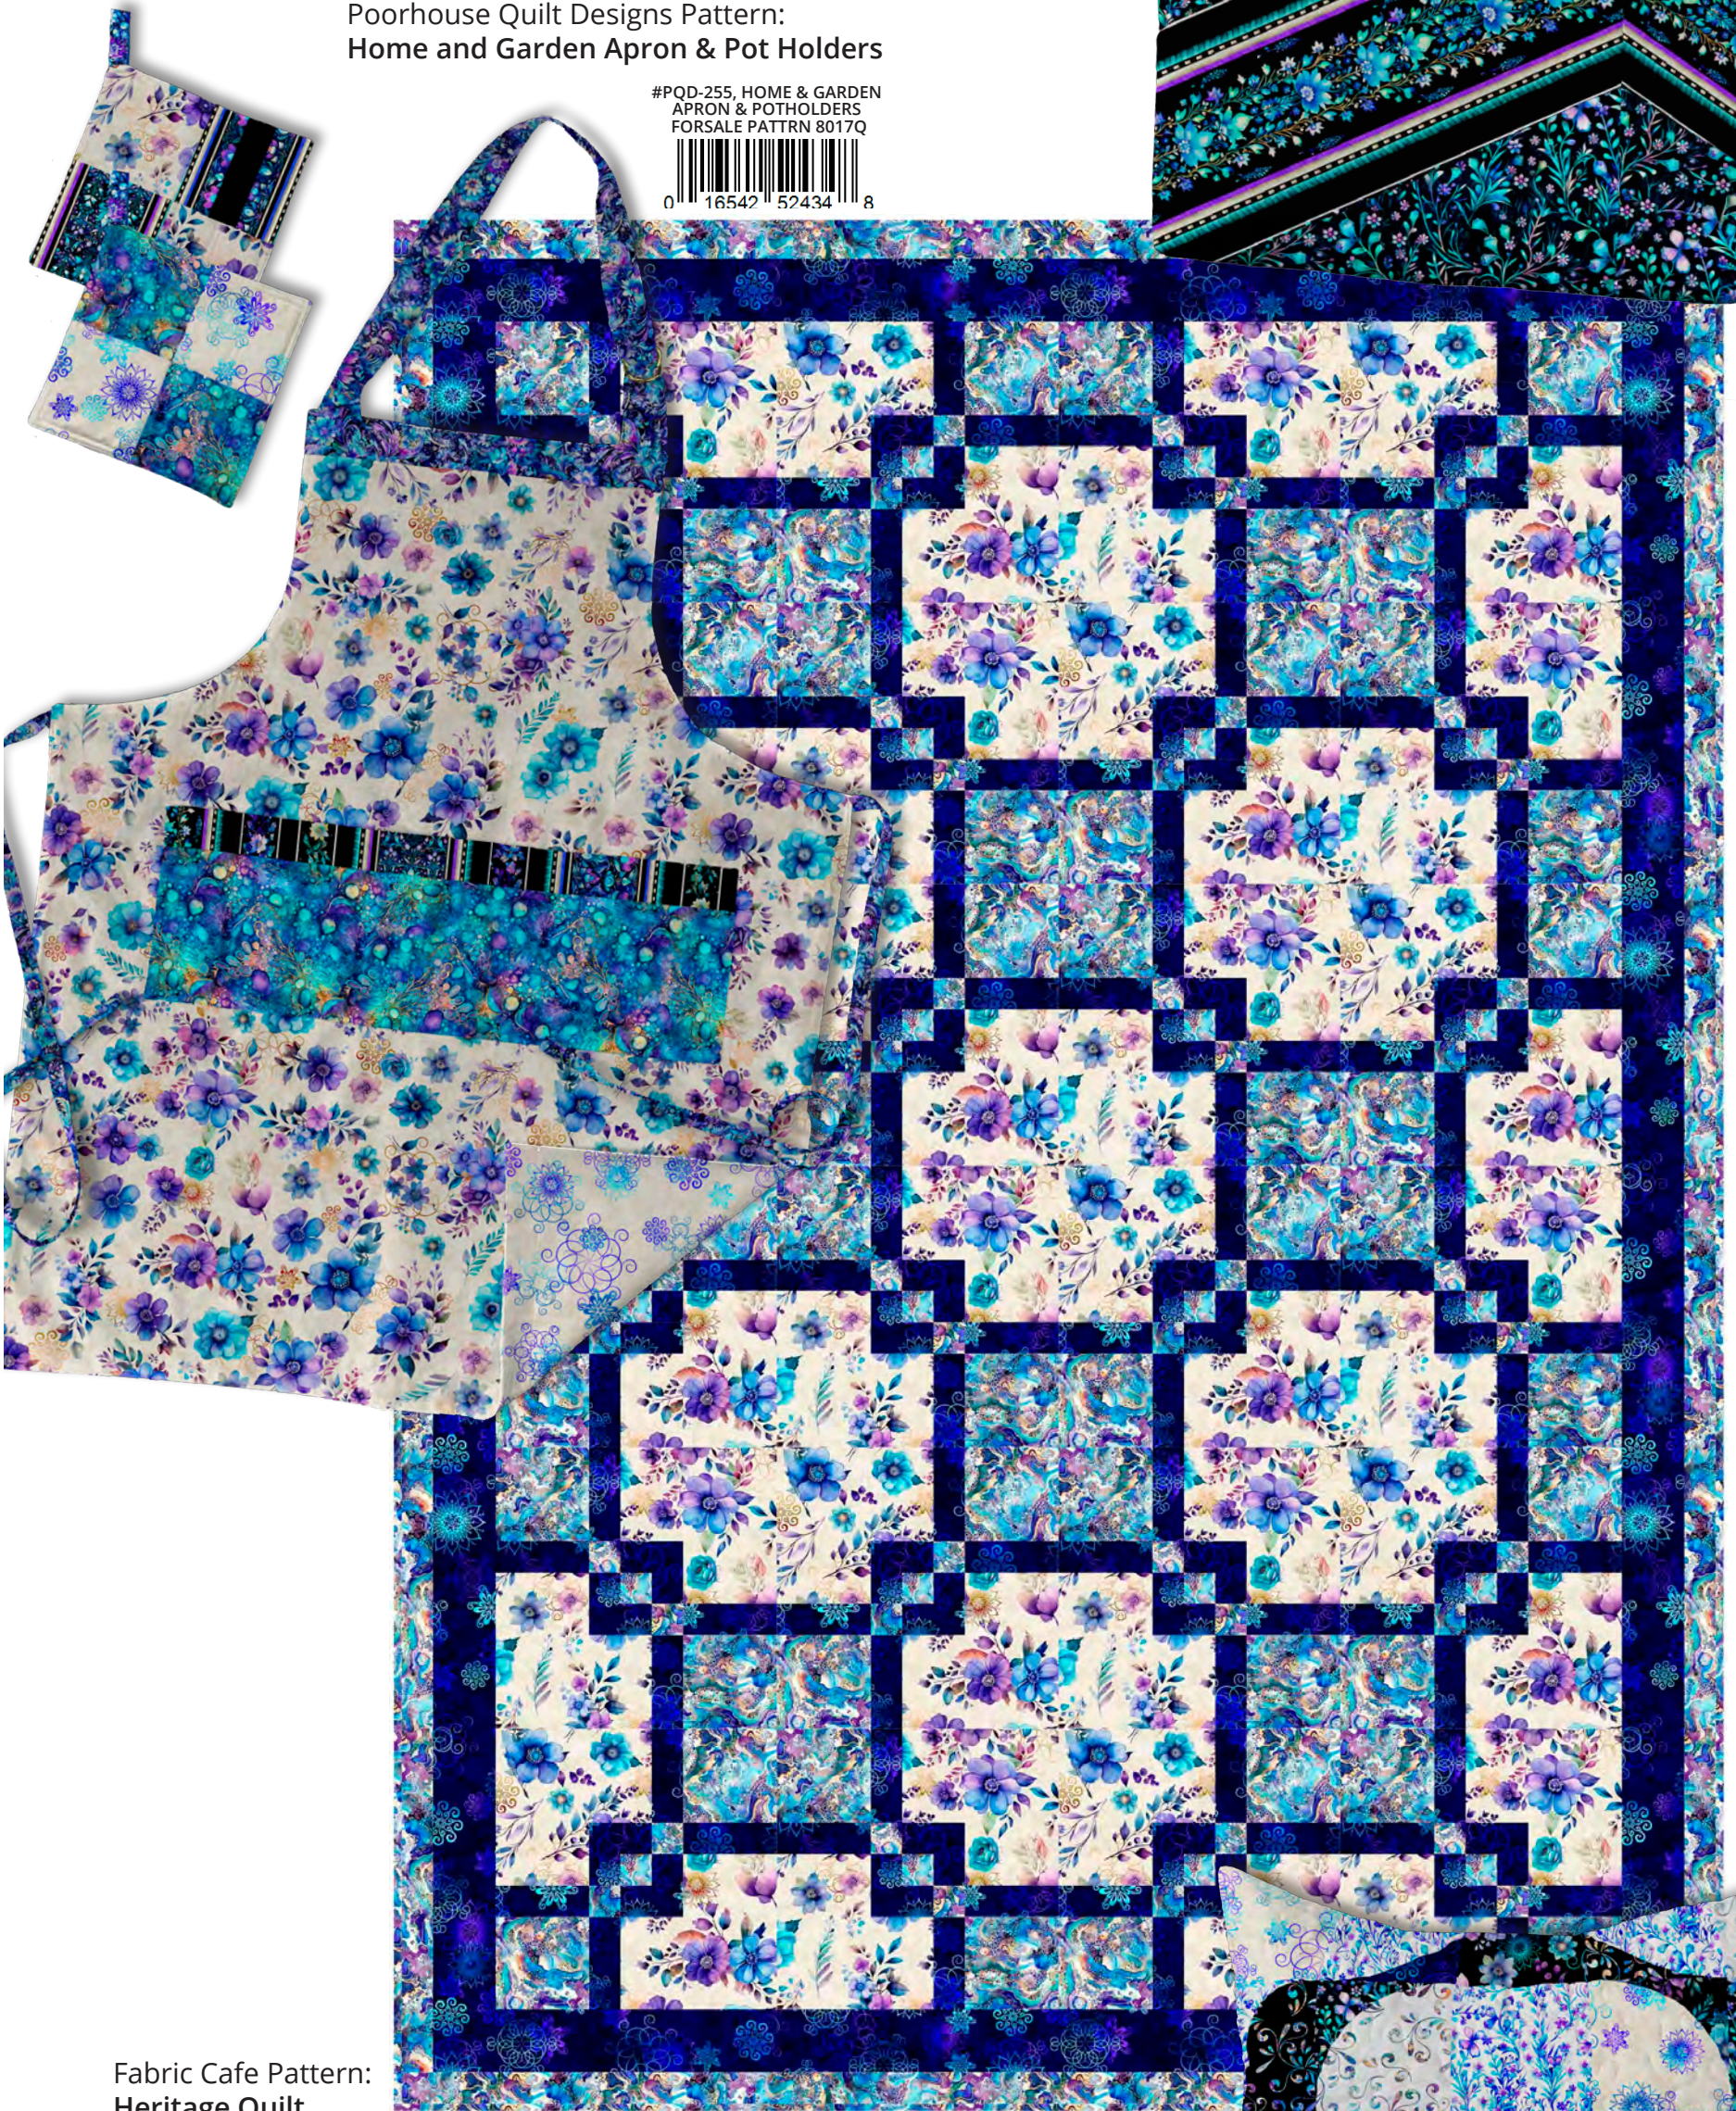

Poorhouse Quilt Designs Pattern:  
Highland Tote

#PQD253, HIGHLAND TOTE  
FORSALE PATTRN 8017U

0 16542 10930 9

Poorhouse Quilt Designs Pattern:  
Home and Garden Apron & Pot Holders

#PQD-255, HOME & GARDEN  
APRON & POTHOLDERS  
FORSALE PATTRN 8017Q

0 16542 52434 8

Fabric Cafe Pattern:  
Heritage Quilt  
*(Single pattern available from Fabric Cafe)*

Swirly Girls Design Pattern:  
Dream on Pillow

SGDDB09 DREAM ON PILLOW  
FOR SALE PATTRN 8004C

0 16542 28502 7

FQ  
FRIENDLY

Designs with a **W** are available in WIDE / 108"

All Designs Shown at 50% except where noted

**M4502 ALL**  
10 YARD PUT UP

DIGITAL QUILT TOP AVAILABLE!

**M4502 ALL15**  
15 YARD PUT UP

30963 B Floral Picture Blocks (36")

0 16542 47201 4

**Pre-Cuts**

(14) FAT QUARTERS  
FATQU FNTS 3PKY

0 16542 46238 1

(42) 2 1/2" STRIPS  
STRIP FNTS 6PKX

0 16542 47679 1

(42) 10" SQUARES  
10SQ FNTS 6PKY

0 16542 47680 7