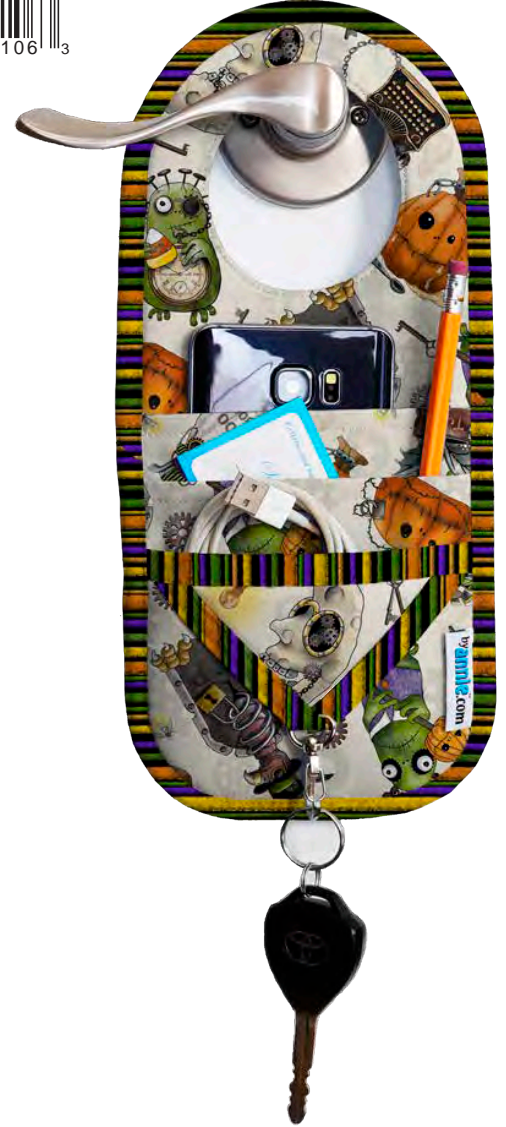

STEAMPUNK HALLOWEEN III

Maple Island Quilts Pattern:
Diva 2

#MIQ 612, DIVA II QUILT
FORSALE PATTRN 8015 A

byAnnie.com Pattern:
Handle It Door

#PBA280, HANDLE IT D/KNOB ORGAN PATT
FORSALE PATTRN 8002A

Sew Organized Design Pattern:
Pop Up Basket
(not distributed by QT Fabrics,
available at seworganizedesign.com)

byAnnie.com Pattern:
Double Zip Gear Bag

#PBA267, DOUBLE ZIP GEAR BAG
FORSALE PATTRN 8002O

Steampunk Halloween 3

8 Patterns / 18 Color Combinations

Orders in by December 15th will ship end of March

M7001 ALL
0 16542 54958 7
10 YARD PUT UP

DIGITAL QUILT TOP AVAILABLE!
0 16542 55117 7

M7001 ALL15
0 16542 54959 4
15 YARD PUT UP

All Designs Shown at 50%
except where noted

31219 A Steampunk Halloween 3 Character Panel (24")
0 16542 54912 9 10 YARD PUT UP 0 16542 54904 4 15 YARD PUT UP

31225 X Sew N' Go Halloween Character Pillows (36")
0 16542 54918 1 10 YARD PUT UP 0 16542 54910 5 15 YARD PUT UP

31220 A Steampunk Halloween 3 Border Stripe (24")
0 16542 54905 1

31222 O Pumpkins
0 16542 54907 5