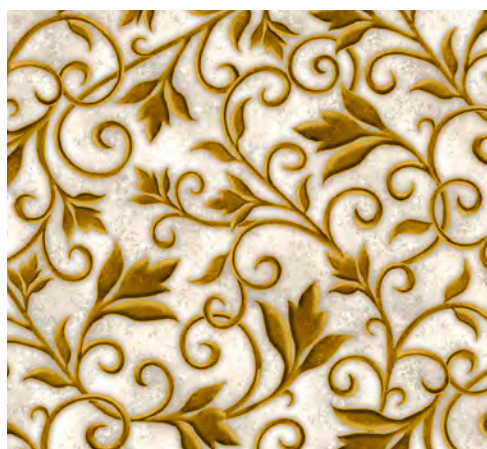

HEAVENLY NIGHT by *Marcello Corti* ©

Swirly Girls Design Pattern:
Panel Bliss - Size: 66" x 72"

#SGD#081, PANEL BLISS

FORSALE PATTRN 80047

FREE QT Fabrics Pattern:
Ribbon Border Quilt - Size: 44½" x 64½"
(available for download at QTFabrics.com
when fabric ships.)

*All Designs Shown at 50%
except where noted*

31130 X Nativity Panel (36")

31131 E
Scroll

31131 R
Scroll

31131 G
Scroll

31131 N
Scroll

Suggested Coordinates

27935 M Rapture