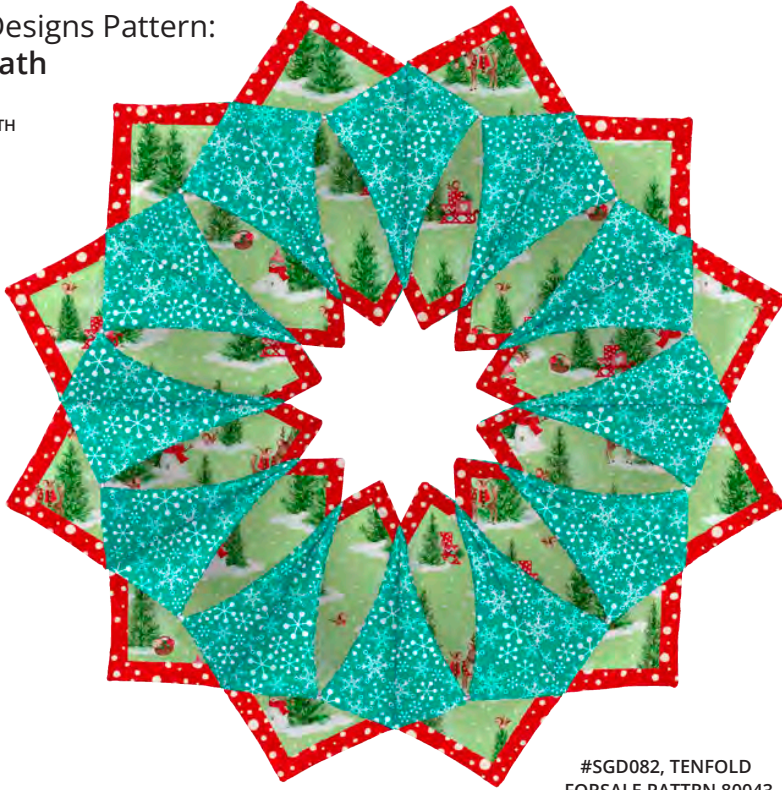

GNOME FOR THE HOLIDAYS

Poorhouse Quilt Designs Pattern:
Fold n' Stitch Wreath

#PQD210, FOLDNSTITCH WREATH
FORSALE PATTRN 8017C

Around the Bobbin Pattern:
Stand And Store

#ATB221, STAND&STORE
FORSALE PATTRN 8013 P

#ATB-HK, CORD STOPS
FORSALE PATTRN 8013 Q

Swirly Girls Design Pattern:
Tenfold - Size: 56 x 70

#SGD082, TENFOLD
FORSALE PATTRN 80043

Villa Rosa Pattern:
Amanda Jane Apron
(not distributed by QT Fabrics)

All Designs Shown at 50%
except where noted

Gnome For The Holidays

8 Patterns / 16 Color Combinations

Orders in by February 15th will ship end of May

Designs with a **W** are
available in WIDE / 108"

M7005 ALL
0 16542 48550 2
10 YARD PUT UP

DIGITAL
QUILT TOP
AVAILABLE!