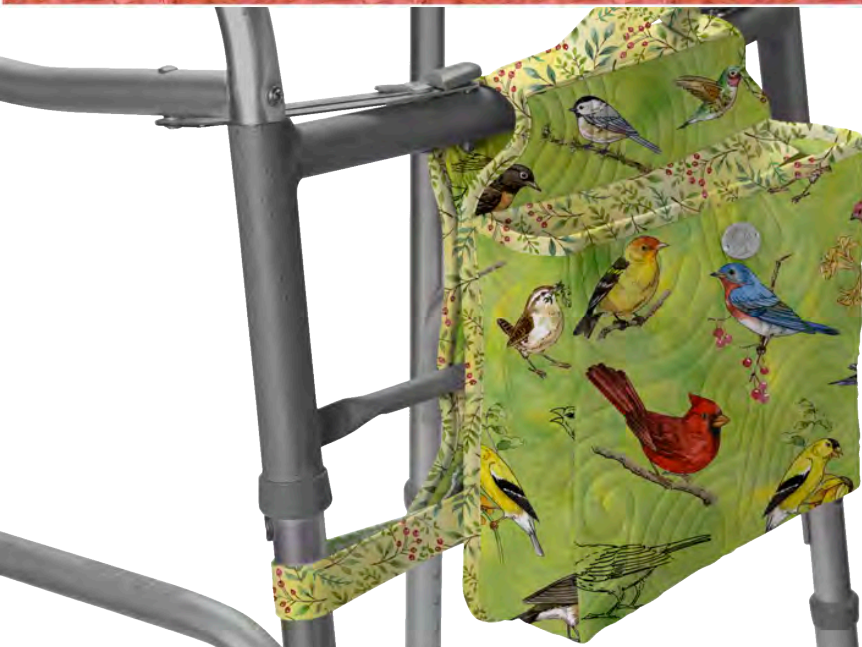

0 16542 81529 3

byAnnie.com Pattern:  
**Side Kick Walker Bag**

#PBA300-00, SIDEKICK  
 FORSALE PATTRN 80026

0 16542 01878 6

**QT fabrics**  
 IMAGINE & CREATE

Designs with a **W** are available in WIDE / 108"

All Designs Shown at 50% except where noted

**M7009 ALL**  
0 16542 48496 3  
10 YARD PUT UP

DIGITAL QUILT TOP AVAILABLE!  
0 16542 55107 8

**M7009 ALL15**  
0 16542 48497 0  
15 YARD PUT UP

**31133 B Bird Panel (36")**  
0 16542 48458 1  
10 YARD PUT UP  
0 16542 48389 8  
15 YARD PUT UP