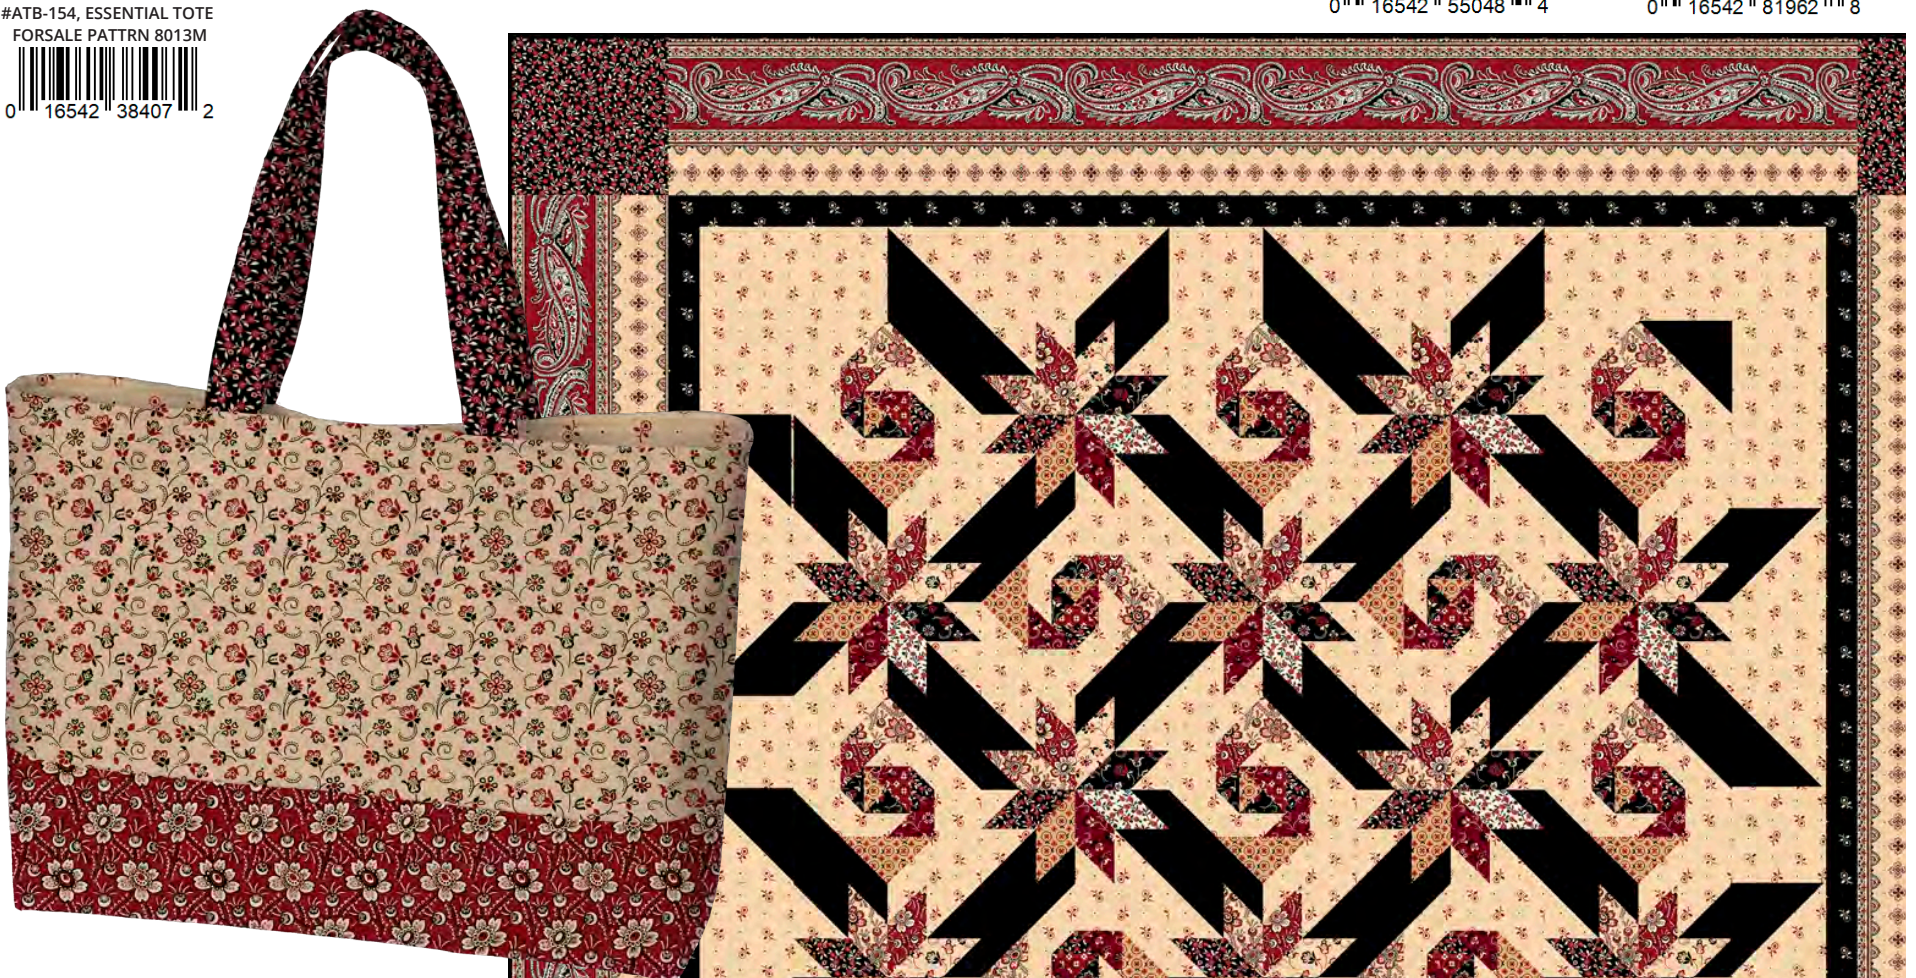

OXFORD ARCHIVAL

Around The Bobbin Pattern:
Essential Tote

#ATB-154, ESSENTIAL TOTE
FORSALE PATTRN 8013M
0 16542 38407 2

Sager Creek Quilts Pattern:
Lemoyne Stars

#SCQ127, LEMOYNE TRAILS
FORSALE PATTRN 8040B
0 16542 55048 4

#DT09, SQUARE SQUARED
FORSL RULER 8032M
0 16542 41543 1

#DT10, RAPID FIRE LEMOYNE
STAR
FORSL RULER 8032E
0 16542 81962 8

STRIP
FRIENDLY

Kate Coleran Designs Pattern:
Table Scraps

#1605, TABLE SCRAPS
FORSALE PATTRN 8020I
0 16542 45927 5

#1504, BRAID TEMPLATE
FORSL RULER 8020E
0 16542 41397 0

Poorhouse Quilt Designs Pattern:
Highland Tote

#POD253, HIGHLAND TOTE
FORSALE PATTRN 8017U
0 16542 10930 9

QT fabrics
IMAGINE & CREATE

6 Patterns / 13 Color Combinations