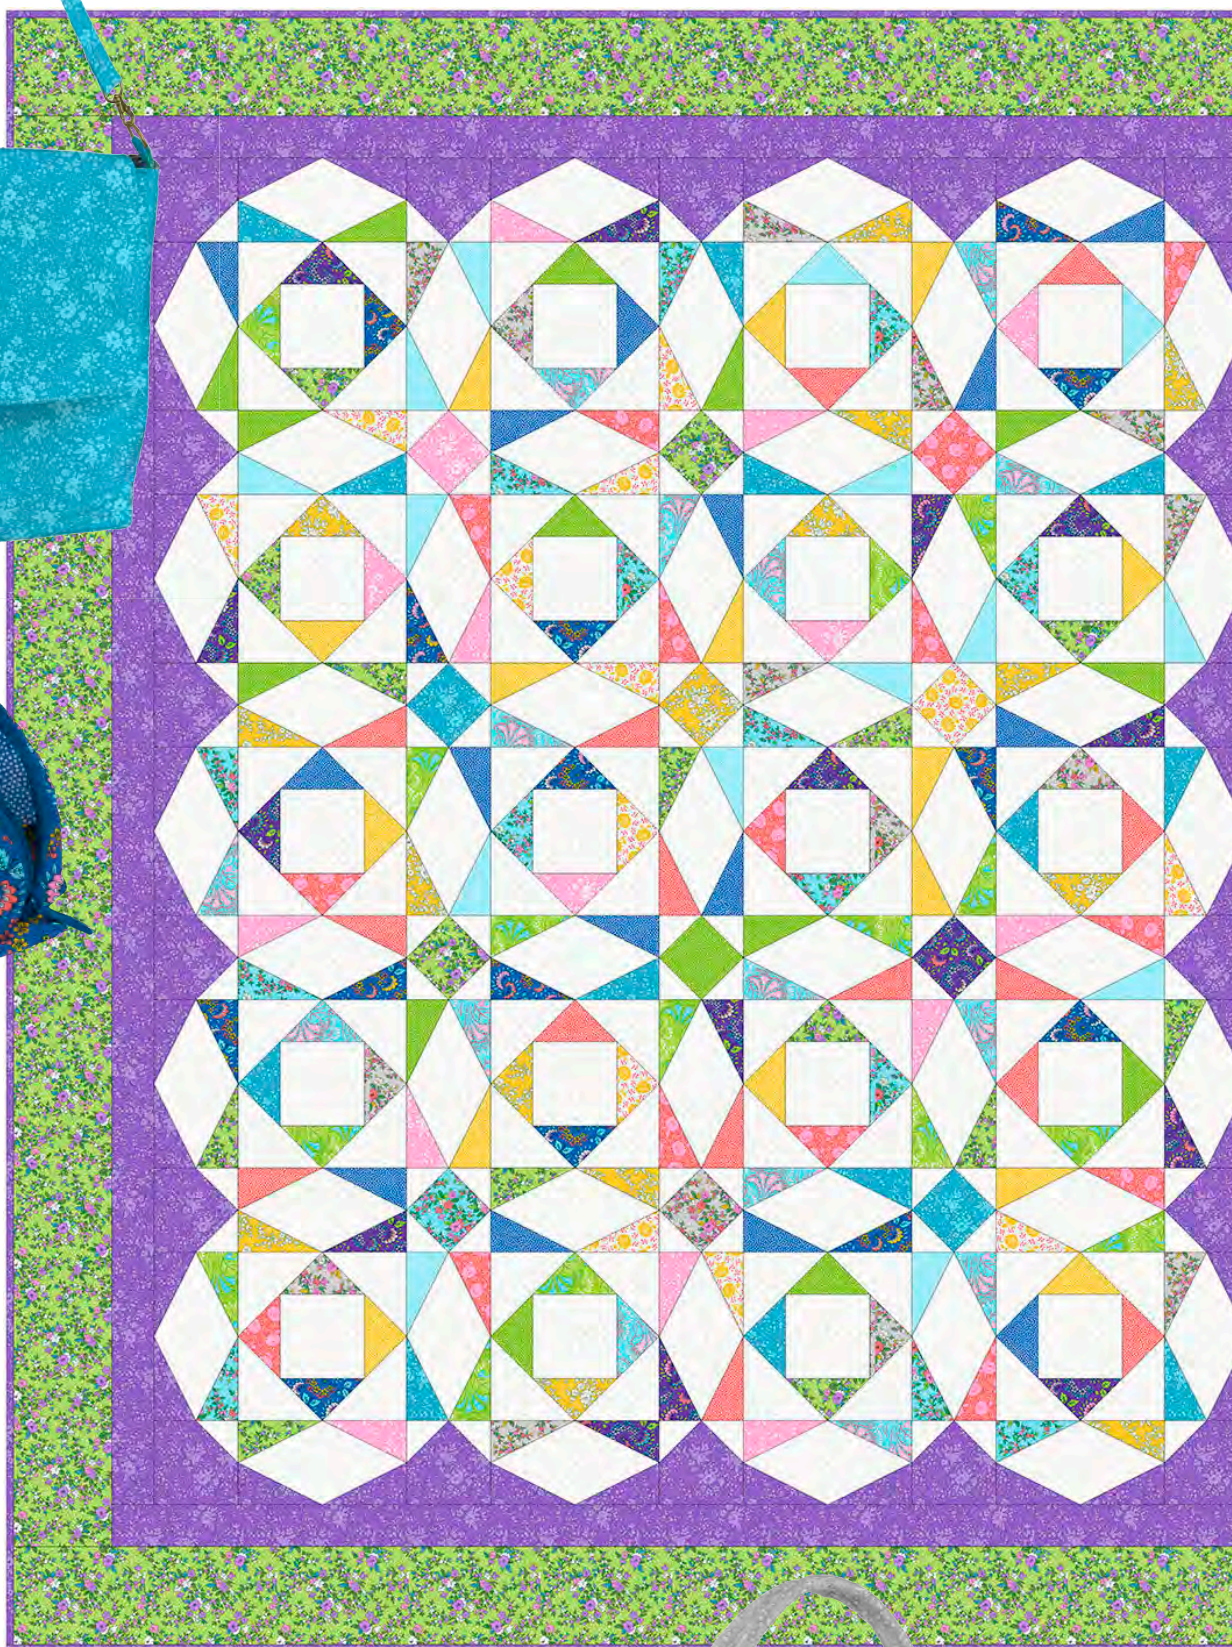

FLORAL FLIRTATION by QT Fabrics

Poorhouse Quilt Design Pattern:
Take-Along Tote

#PQD-265, TAKE-ALONG TOTE

FORSALE PATTRN 8017 2

0 16542 43803 4

Sager Creek Quilts Pattern:
Smooth Sailing-
Size: 49" x 55"

#SCQ127, LEMOYNE TRAILS
FORSALE PATTRN 8040B

0 16542 55048 4

#DT15, DIAMOND RECTS
FORSALE PATTRN 8032Q

0 16542 55055 2

#DT09, SQUARE SQUARED
FORSL RULER 8032M

0 16542 41543 1

ByAnnie Pattern:
Clam Up

#PBA275, CLAM UP! PATTERN
FORSALE PATTRN 8002G

0 16542 22115 5

Jaybird Quilts Pattern: Jaybird Quilts Ruler
Candy Dish Pillow

#JBQ125, CANDY DISH PATTERN
FORSL PATTRN 8034B

0 16542 41371 0

#JBQ201, HEX N' MORE RULER
FORSL RULER 8034H

0 16542 41393 2

ByAnnie Pattern:
Every Day Every Way